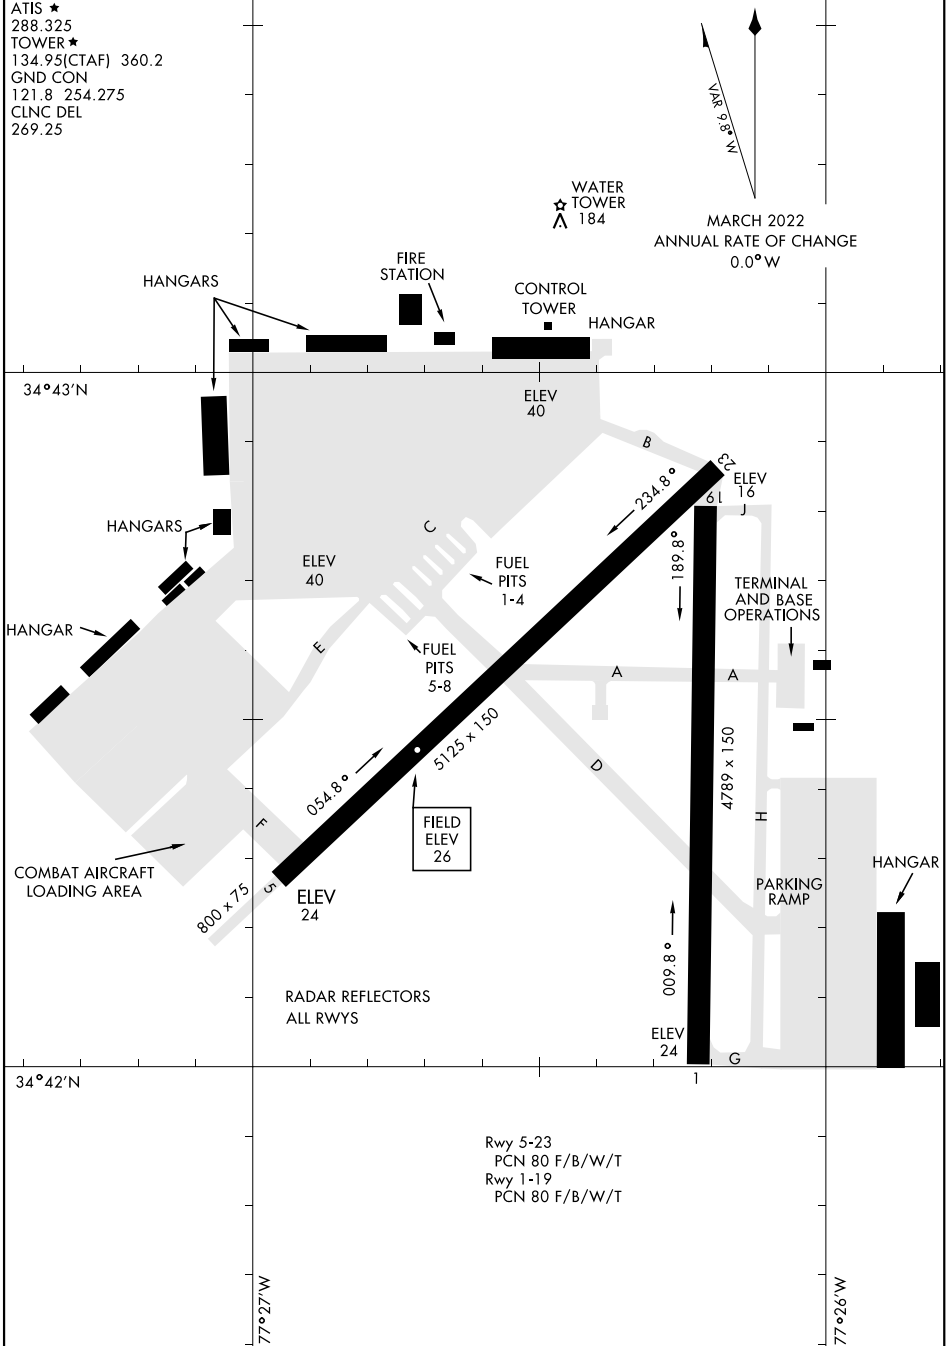

25023

AIRPORT DIAGRAM

NEW RIVER MCAS (MCCUTCHEON FLD) (KNCA)

[USN]

JACKSONVILLE, NORTH CAROLINA

ATIS ★
 288.325
 TOWER ★
 134.95(CTAF) 360.2
 GND CON
 121.8 254.275
 CLNC DEL
 269.25

WATER
 TOWER
 ★
 184

MARCH 2022
 ANNUAL RATE OF CHANGE
 0.0°W

SE-2, 20 FEB 2025 to 20 MAR 2025

SE-2, 20 FEB 2025 to 20 MAR 2025

AIRPORT DIAGRAM

JACKSONVILLE, NORTH CAROLINA

NEW RIVER MCAS (MCCUTCHEON FLD) (KNCA)

Rwy 5-23
 PCN 80 F/B/W/T
 Rwy 1-19
 PCN 80 F/B/W/T