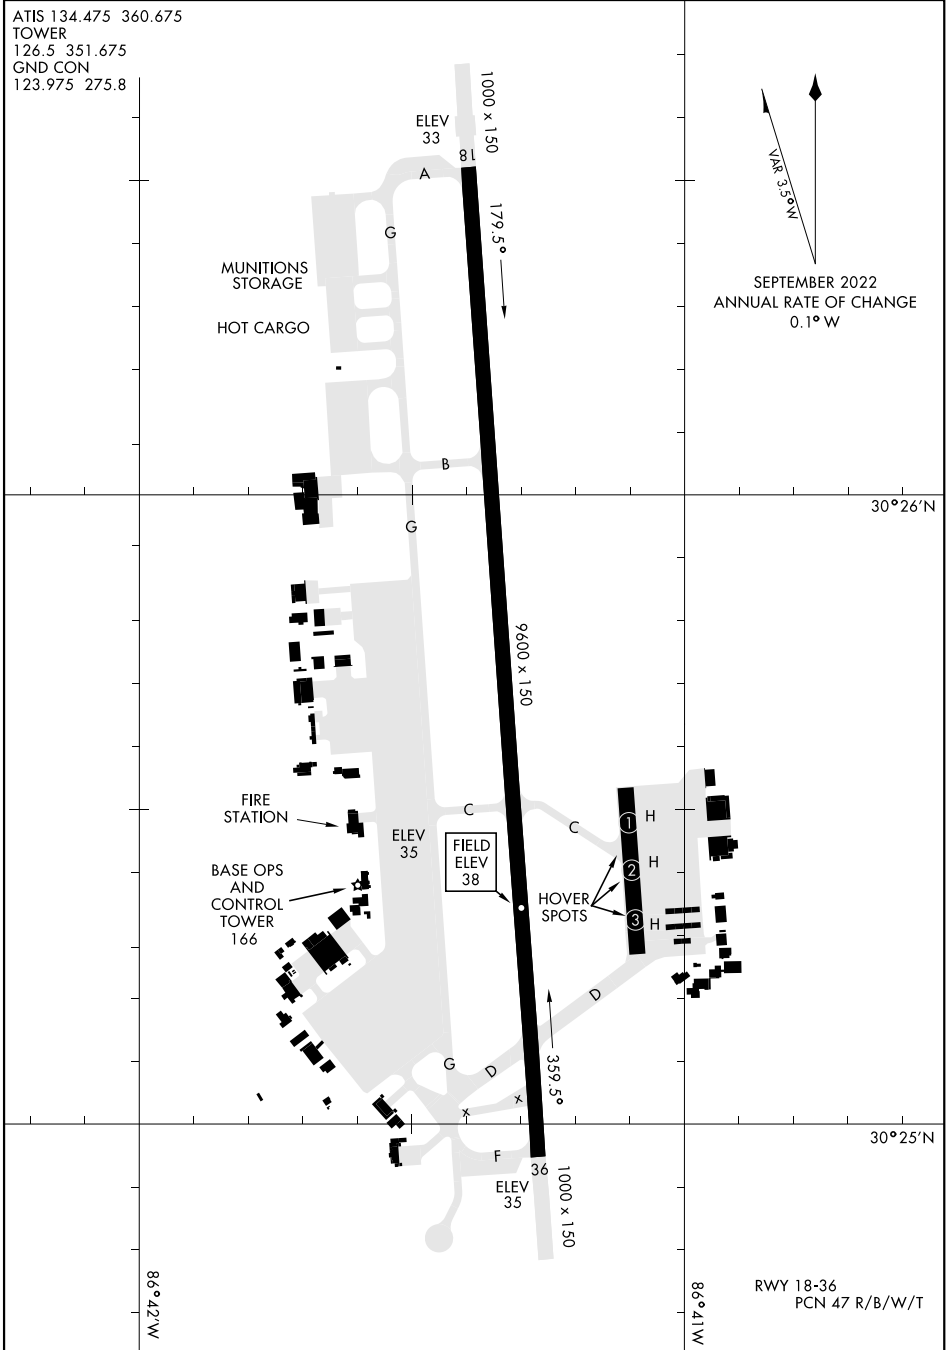

24305

AIRPORT DIAGRAM

[USAF]

HURLBURT FLD (KHRT)

MARY ESTHER, FLORIDA

ATIS 134.475 360.675
 TOWER
 126.5 351.675
 GND CON
 123.975 275.8

VAR 3.5°N
 SEPTMBER 2022
 ANNUAL RATE OF CHANGE
 0.1° W

SE-3, 20 FEB 2025 to 20 MAR 2025

SE-3, 20 FEB 2025 to 20 MAR 2025

AIRPORT DIAGRAM

MARY ESTHER, FLORIDA

HURLBURT FLD (KHRT)