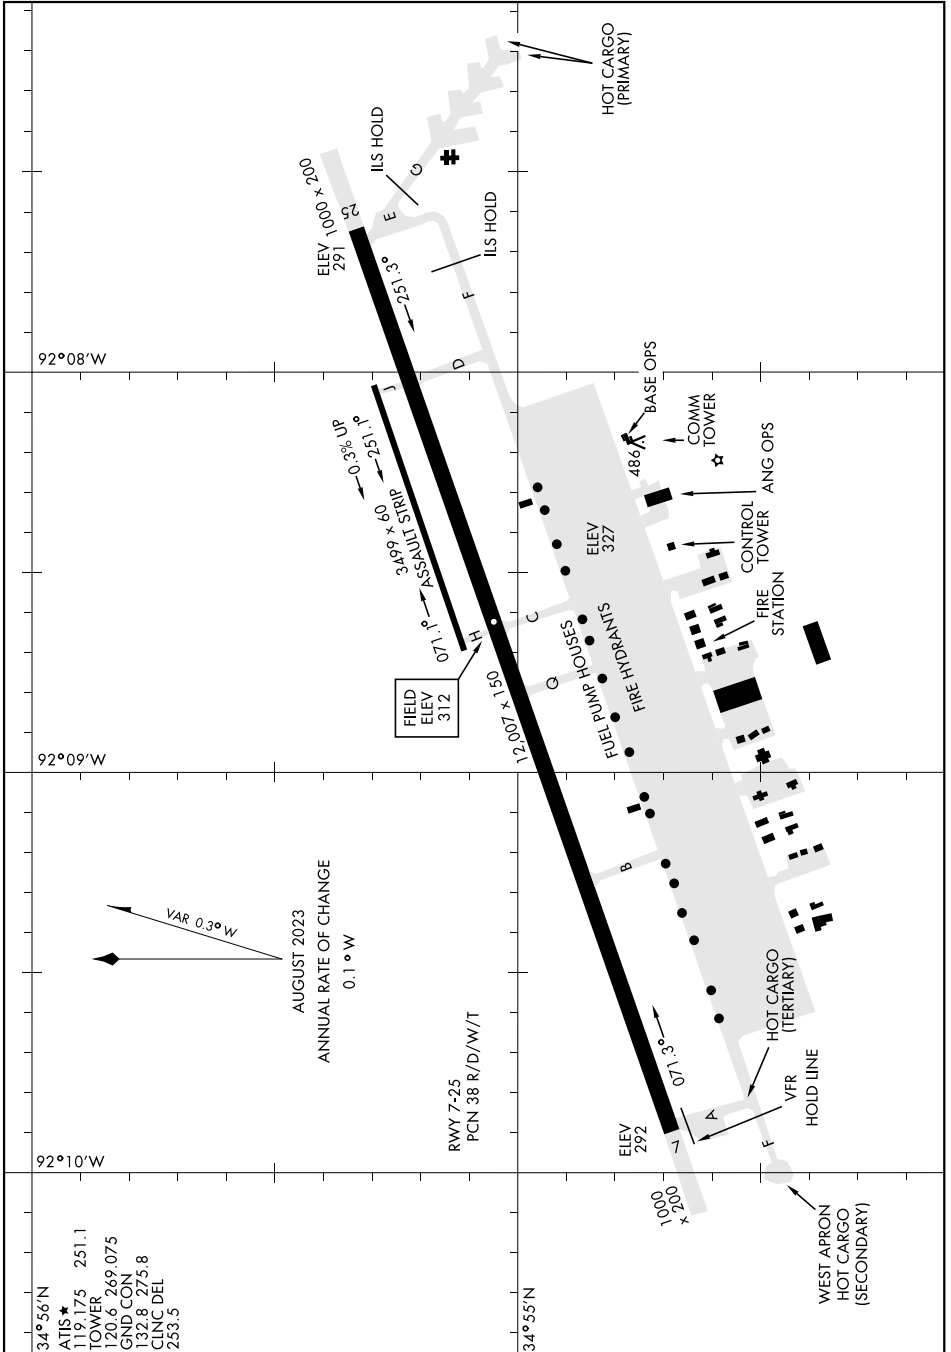

# AIRPORT DIAGRAM

LITTLE ROCK AFB (KLRF)

JACKSONVILLE, ARKANSAS

AL-738 [USAF]

SC-1, 20 FEB 2025 to 20 MAR 2025

SC-1, 20 FEB 2025 to 20 MAR 2025

# AIRPORT DIAGRAM

JACKSONVILLE, ARKANSAS

LITTLE ROCK AFB (KLRF)