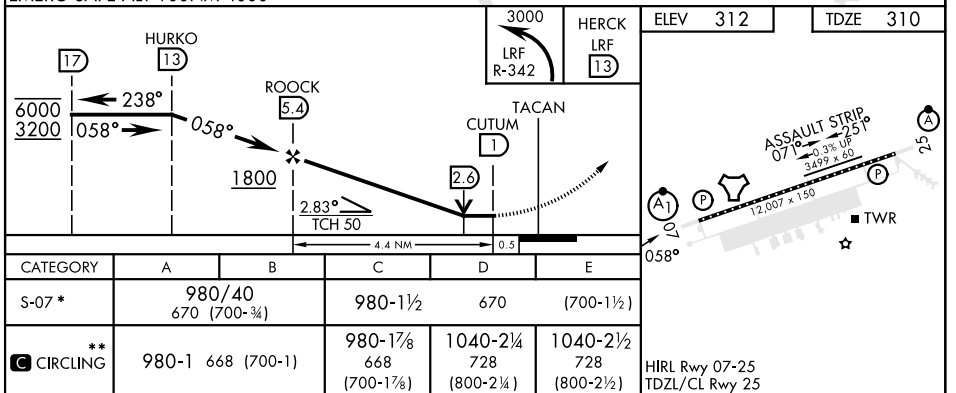

TACAN RWY 07

TACAN LRF Chan 29	APCH CRS 058°	Rwy ldg 12,007 TDZE 310 Arprt Elev 312	[USAF]	LITTLE ROCK AFB (KLRF)
-----------------------------	-------------------------	---	--------	------------------------

▼ * When ALS inop, increase CAT AB RVR to 55, vis to 1 mile; CAT CDE vis to 1/8 miles.
 ** Circling not authorized S of Rwy 07-25.

ALS-1 (A1)

MISSED APPROACH: Climbing LEFT turn turn to 3000 to intcp LRF R-342 outboard to HERCK and hold as published.

TACAN RWY 07

SC-1, 20 FEB 2025 to 20 MAR 2025

SC-1, 20 FEB 2025 to 20 MAR 2025