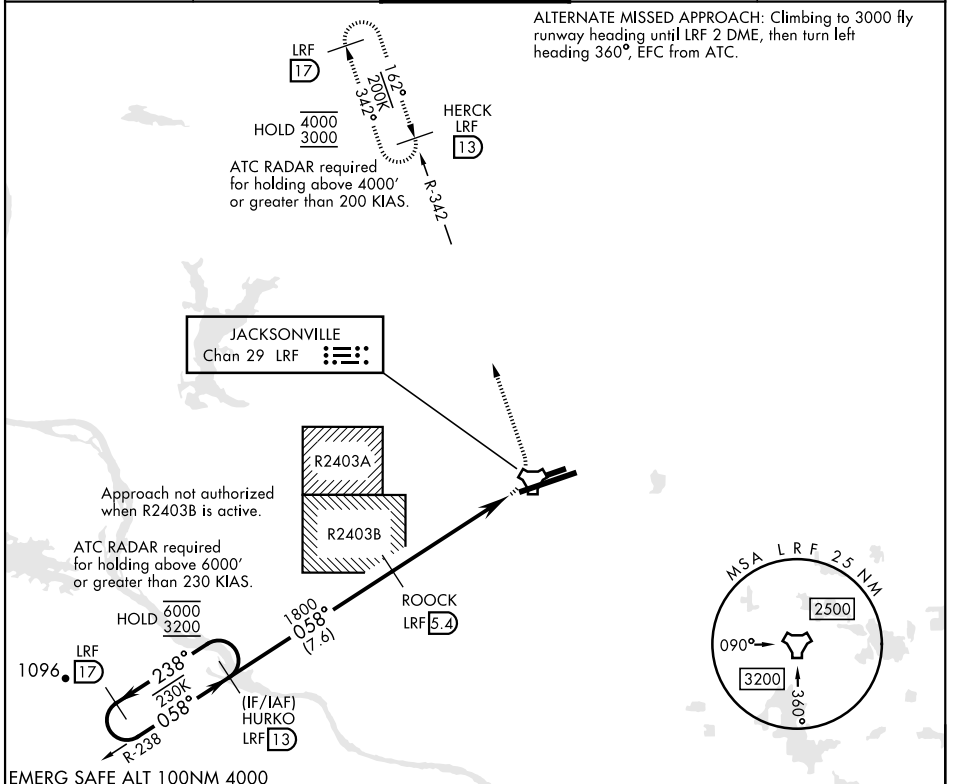

TACAN RWY 07

TACAN LRF Chan 29	APCH CRS 058°	Rwy ldg 12,007 TDZE 310 Arprt Elev 312	[USAF]	LITTLE ROCK AFB (KLRF)
-----------------------------	-------------------------	---	--------	------------------------

▼ * When ALS inop, increase CAT AB RVR to 55, vis to 1 mile; CAT CDE vis to 1/8 miles.
 ** Circling not authorized S of Rwy 07-25.

ALS-1 (A1)

MISSED APPROACH: Climbing LEFT turn turn to 3000 to intcp LRF R-342 outboard to HERCK and hold as published.

TACAN RWY 07

SC-1, 20 FEB 2025 to 20 MAR 2025

SC-1, 20 FEB 2025 to 20 MAR 2025