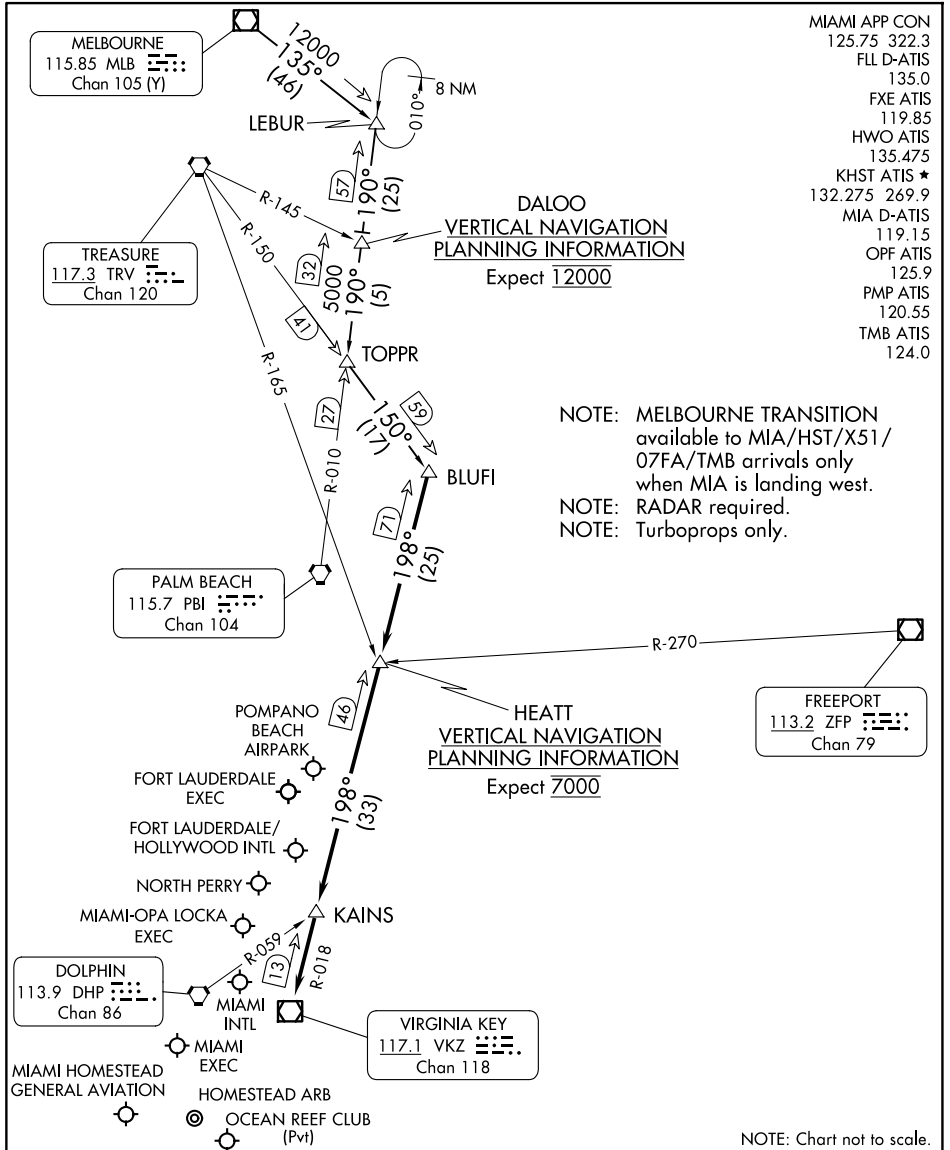

BLUF1 FOUR ARRIVAL

FORT LAUDERDALE, FLORIDA

SE-3, 20 FEB 2025 to 20 MAR 2025

SE-3, 20 FEB 2025 to 20 MAR 2025

ARRIVAL ROUTE DESCRIPTION

MELBOURNE TRANSITION (MLB.BLUF14): From over MLB VOR/DME on MLB R-135 to LEBUR, then on PBI R-010 to TOPPR, then on TRV R-150 to BLUFI INT. Thence from over BLUFI INT/VKZ 71 DME on VKZ R-018 to HEATT INT/VKZ 46 DME, then on VKZ R-018 to KAINS INT, then on VKZ R-018 to VKZ VOR/DME. Expect RADAR vectors to final approach course after KAINS INT.

BLUF1 FOUR ARRIVAL

FORT LAUDERDALE, FLORIDA