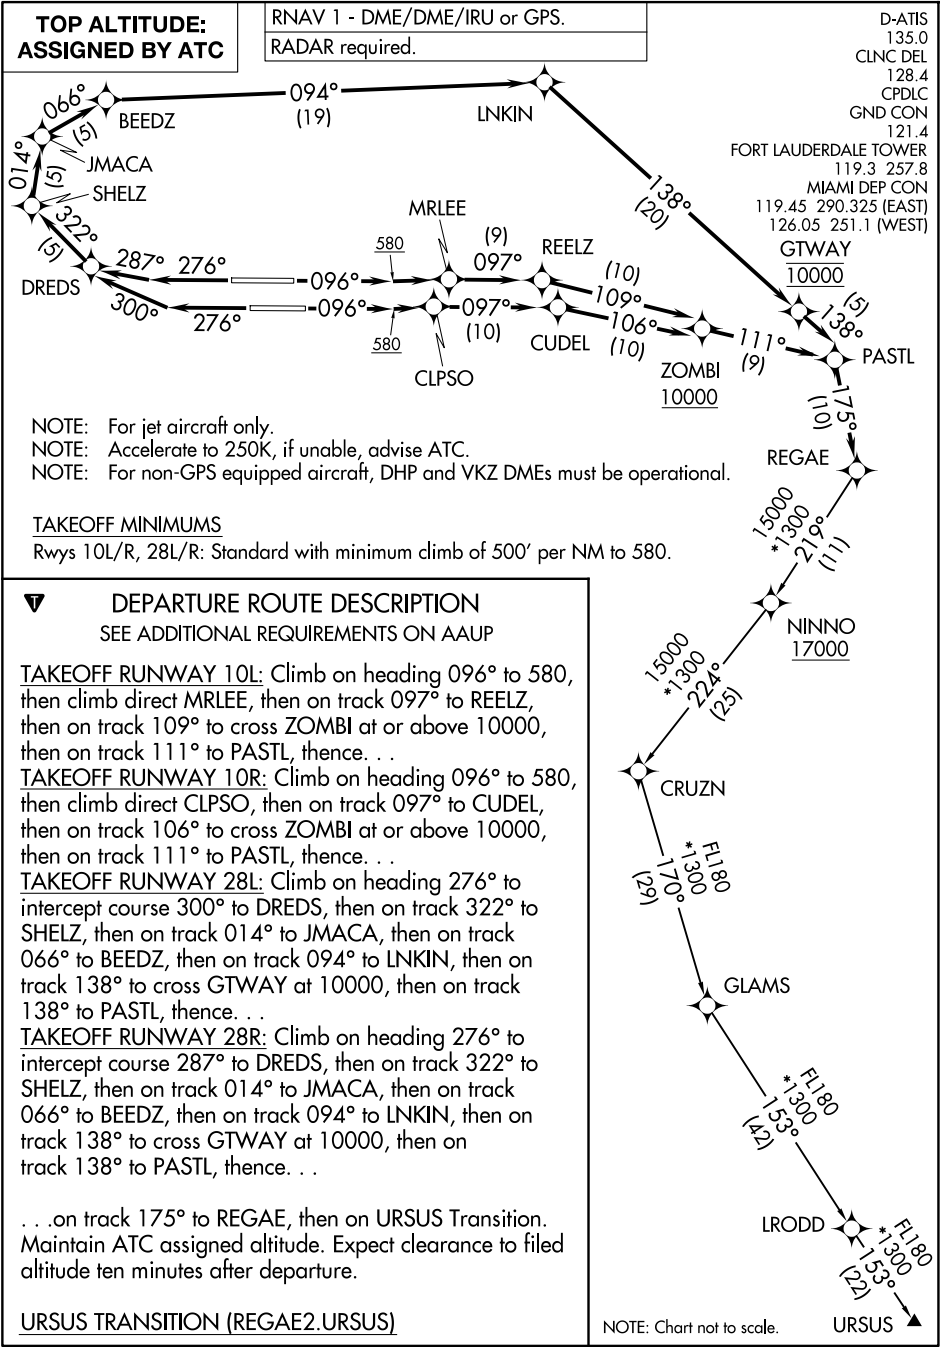

REGAE TWO DEPARTURE (RNAV)

SE-3, 20 FEB 2025 to 20 MAR 2025

SE-3, 20 FEB 2025 to 20 MAR 2025

REGAE TWO DEPARTURE (RNAV)