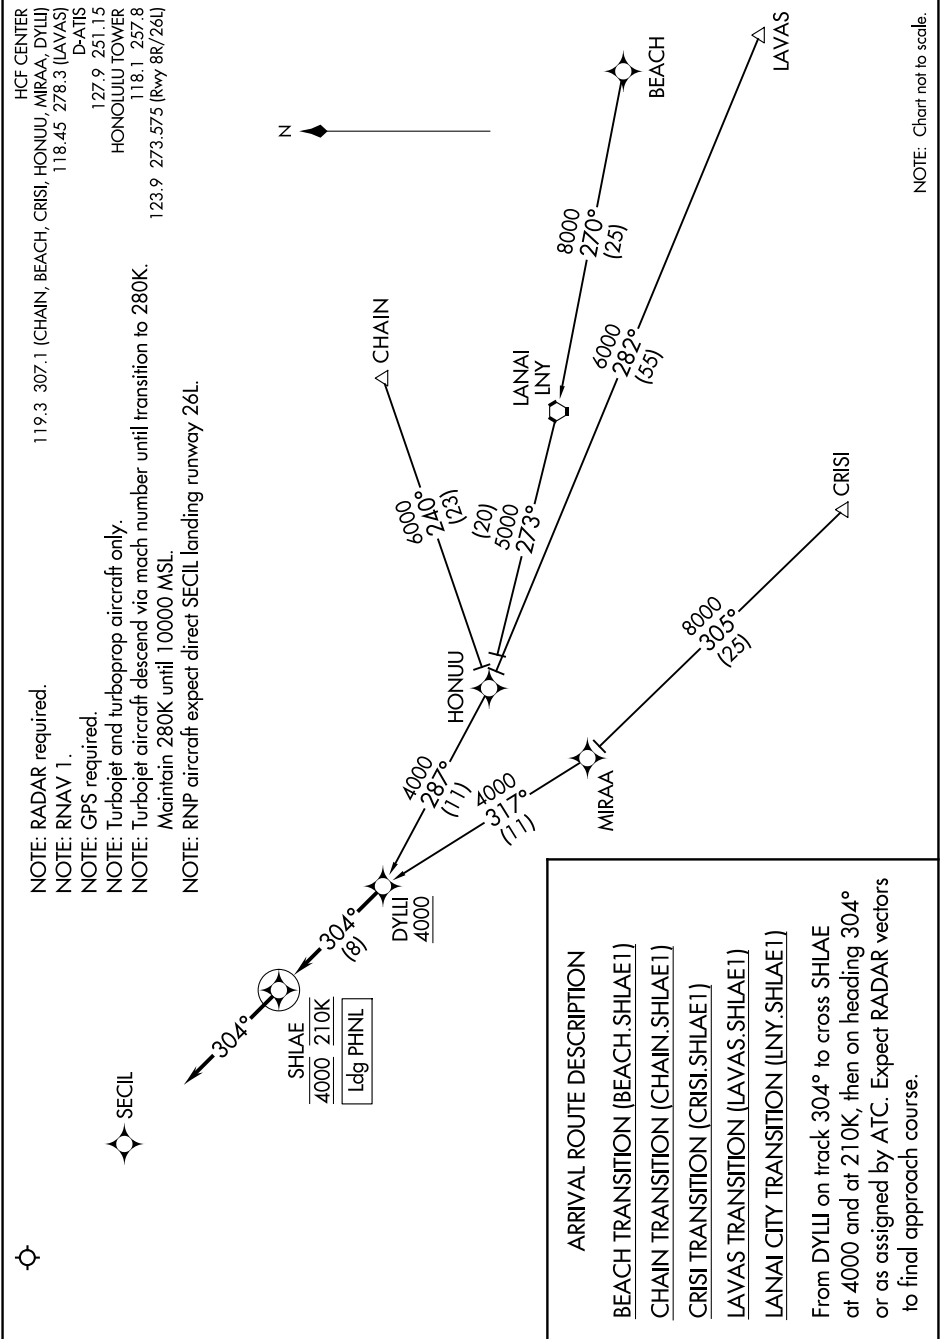

(DYLLI.SHLAE1) 21112

# SHLAE ONE ARRIVAL (RNAV)

AL-754 (FAA)

DANIEL K INOUYE INTL (HNL) (PHNL)  
HONOLULU, HAWAII

PAC, 20 FEB 2025 to 17 APR 2025

# SHLAE ONE ARRIVAL (RNAV)

(DYLLI.SHLAE1) 30JAN20

DANIEL K INOUYE INTL (HNL) (PHNL)  
HONOLULU, HAWAII

PAC, 20 FEB 2025 to 17 APR 2025