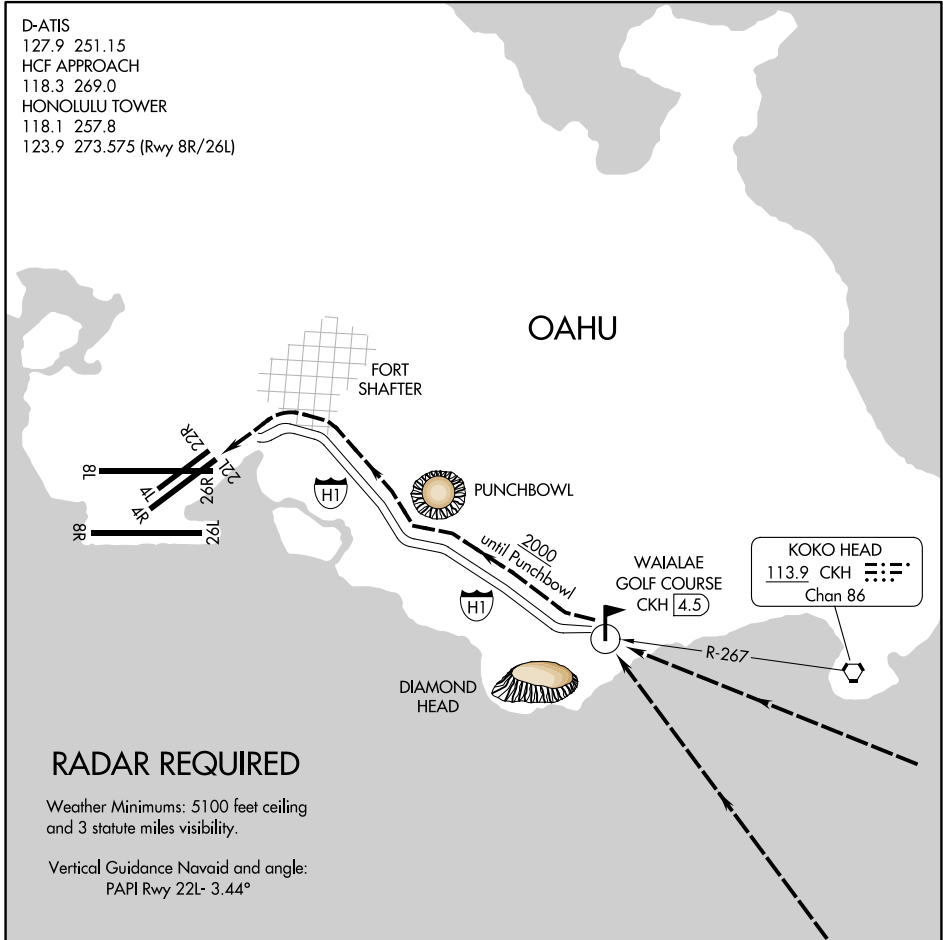

# WAIALAE GOLF COURSE VISUAL RWY 22L

HONOLULU, HAWAII

D-ATIS  
 127.9 251.15  
 HCF APPROACH  
 118.3 269.0  
 HONOLULU TOWER  
 118.1 257.8  
 123.9 273.575 (Rwy 8R/26L)

PAC, 20 FEB 2025 to 17 APR 2025

PAC, 20 FEB 2025 to 17 APR 2025

## WAIALAE GOLF COURSE VISUAL APPROACH RWY 22L

PROCEDURE NOT AUTHORIZED AT NIGHT  
 RESTRICTED TO CAT I AND CAT II AIRCRAFT ONLY  
 Pilots may expect landing Runway 22R.