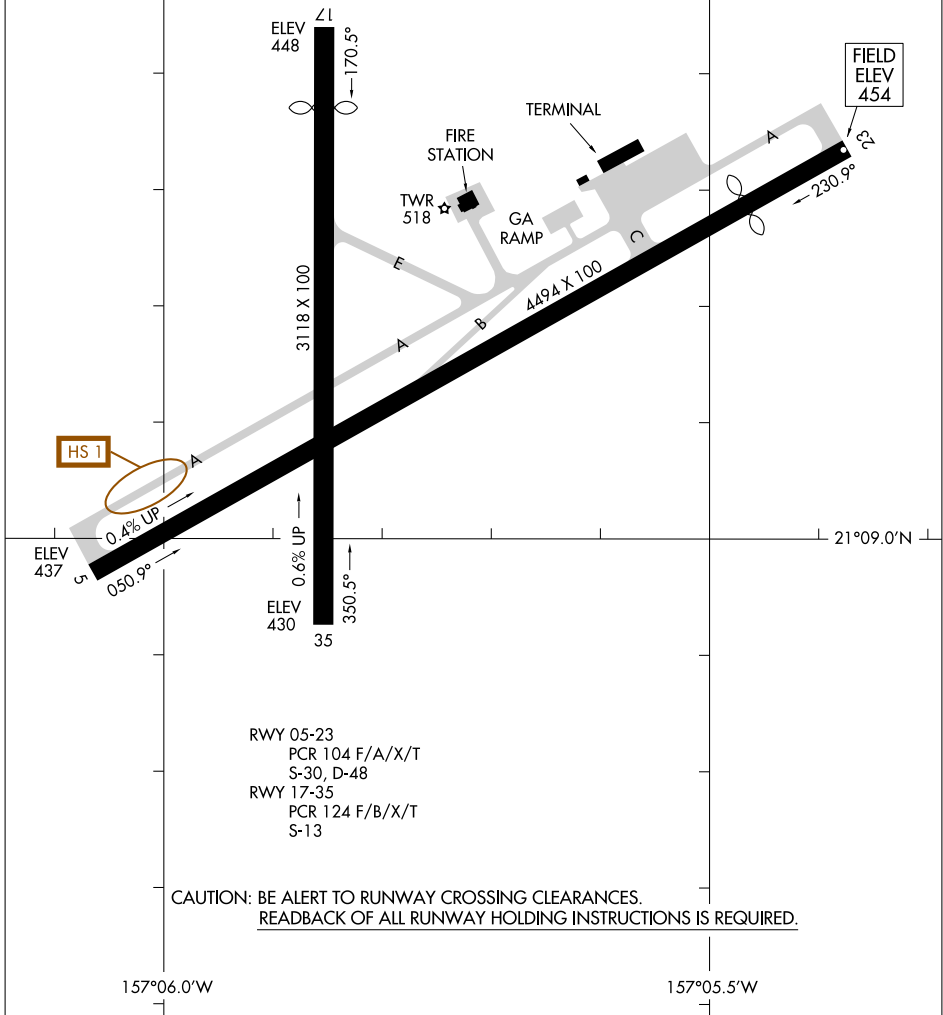

# AIRPORT DIAGRAM

MOLOKAI (MKK) (PHMK)  
KAUNAKAKAI, HAWAII

AL-759 (FAA)

ATIS  
128.2  
MOLOKAI TOWER★  
125.7 306.2  
GND CON  
121.9

21°09.5'N

PAC, 20 FEB 2025 to 17 APR 2025

PAC, 20 FEB 2025 to 17 APR 2025