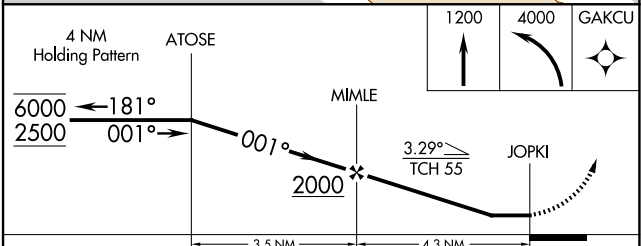

APP CRS	Rwy Idg	N/A
001°	TDZE	N/A
	Apt Elev	454

RNAV (GPS)-B

MOLOKAI (MKK)(PHMK)

RNP APCH.		MISSED APPROACH: Climb to 1200 then climbing left turn 4000 direct GAKCU and hold, continue climb-in-hold to 4000.	
<p>▼ Circling to Rwy 17, 23 NA at night.</p> <p>▲ Circling NA east of Rwy 35 and southeast of Rwy 23.</p>		ATIS 128.2	HCF CENTER 124.1 317.5
		MOLOKAI TOWER ★ 125.7 (CTAF) 0 306.2	GND CON 121.9

CATEGORY	A	B	C	D
C CIRCLING	980-1 526 (600-1)	1100-1 646 (700-1)	1640-3 1186 (1200-3)	1920-3 1466 (1500-3)

PAC, 20 FEB 2025 to 17 APR 2025

PAC, 20 FEB 2025 to 17 APR 2025