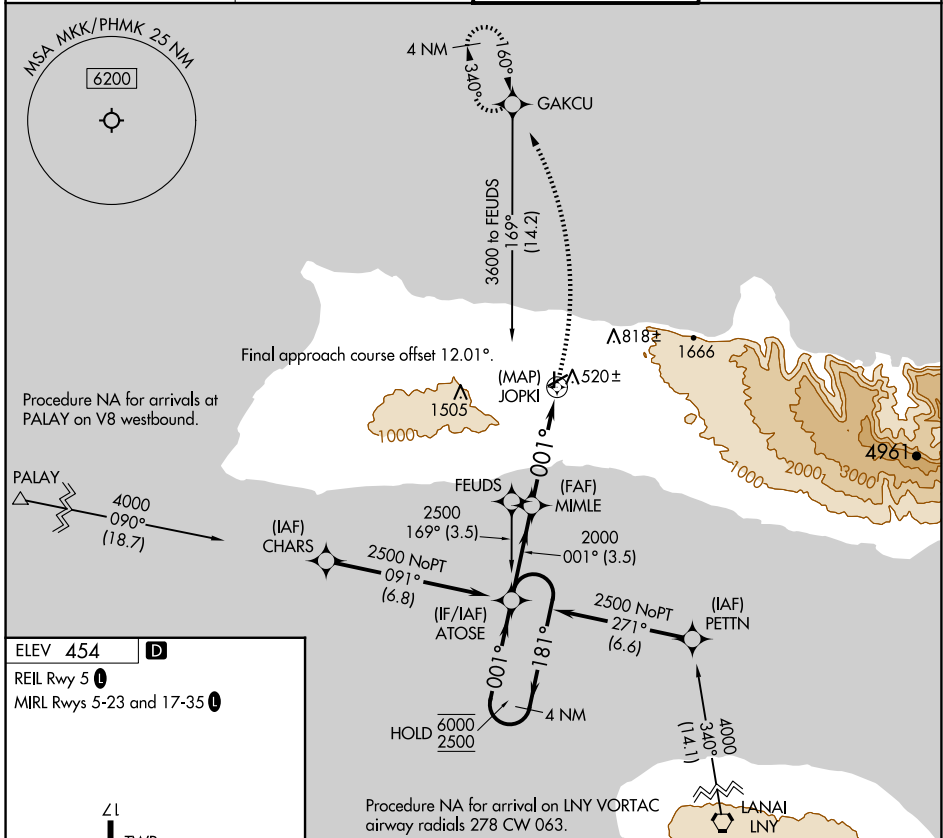

APP CRS	Rwy Idg	N/A
001°	TDZE	N/A
	Apt Elev	454

RNAV (GPS)-B

MOLOKAI (MKK)(PHMK)

RNP APCH.		MISSED APPROACH: Climb to 1200 then climbing left turn 4000 direct GAKCU and hold, continue climb-in-hold to 4000.	
<p>▼ Circling to Rwy 17, 23 NA at night.</p> <p>▲ Circling NA east of Rwy 35 and southeast of Rwy 23.</p>		ATIS 128.2	HCF CENTER 124.1 317.5
		MOLOKAI TOWER ★ 125.7 (CTAF) 0 306.2	GND CON 121.9

CATEGORY	A	B	C	D
C CIRCLING	980-1 526 (600-1)	1100-1 646 (700-1)	1640-3 1186 (1200-3)	1920-3 1466 (1500-3)

PAC, 20 FEB 2025 to 17 APR 2025

PAC, 20 FEB 2025 to 17 APR 2025