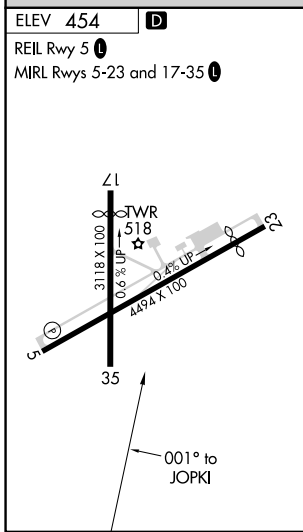

APP CRS	Rwy Idg	N/A
001°	TDZE	N/A
	Apt Elev	454

RNAV (GPS)-B

MOLOKAI (MKK)(PHMK)

RNP APCH.		MISSED APPROACH: Climb to 1200 then climbing left turn 4000 direct GAKCU and hold, continue climb-in-hold to 4000.	
<p>▼ Circling to Rwy 17, 23 NA at night.</p> <p>▲ Circling NA east of Rwy 35 and southeast of Rwy 23.</p>		ATIS 128.2	HCF CENTER 124.1 317.5
		MOLOKAI TOWER ★ 125.7 (CTAF) 0 306.2	GND CON 121.9

CATEGORY	A	B	C	D
C CIRCLING	980-1 526 (600-1)	1100-1 646 (700-1)	1640-3 1186 (1200-3)	1920-3 1466 (1500-3)

PAC, 20 FEB 2025 to 17 APR 2025

PAC, 20 FEB 2025 to 17 APR 2025