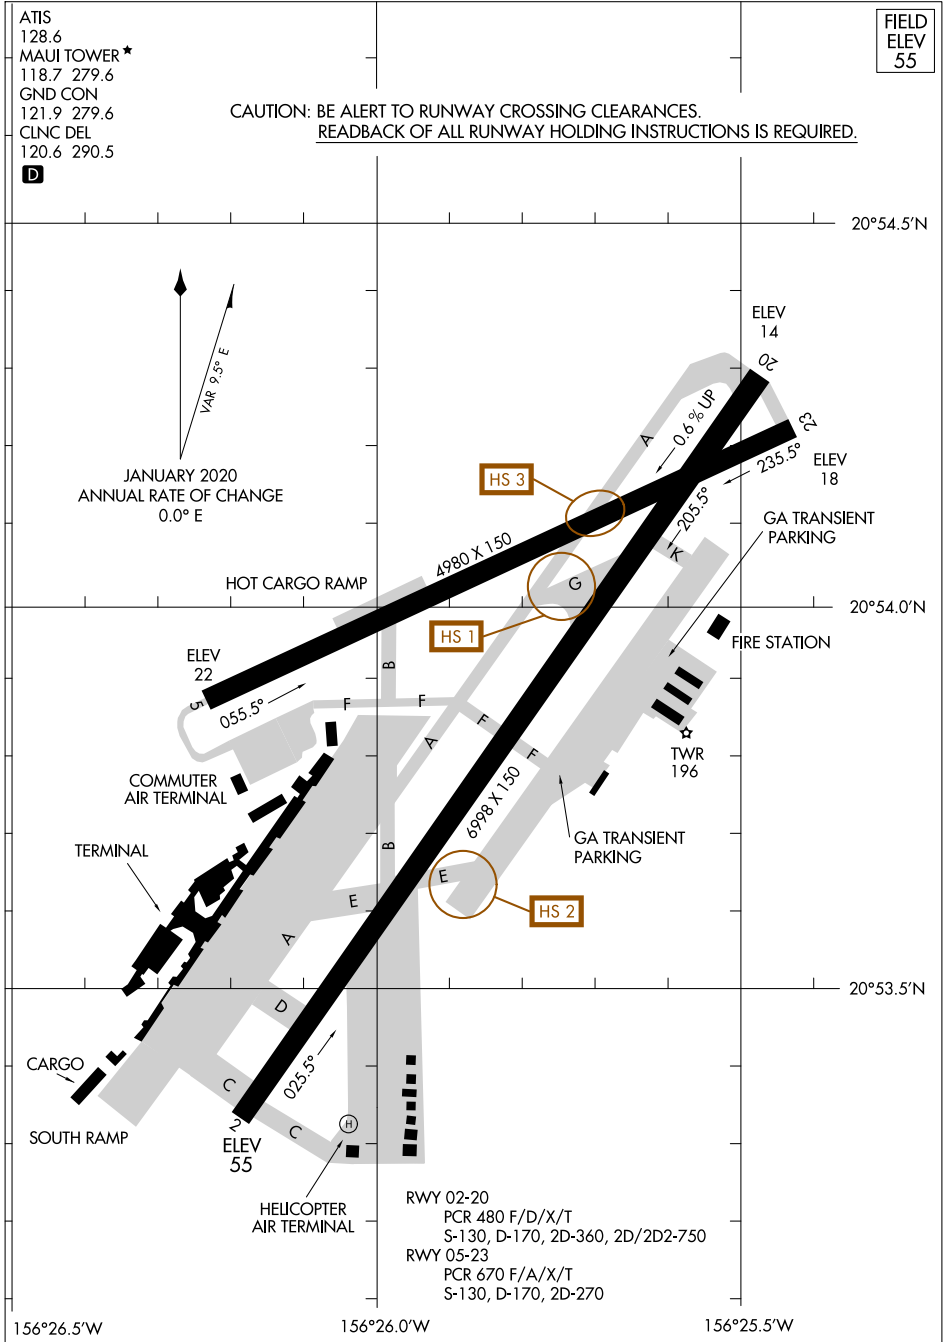

24361

AIRPORT DIAGRAM

AL-762 (FAA)

KAHULUI (OGG)(PHOG)
KAHULUI, HAWAII

ATIS
 128.6
 MAUI TOWER *
 118.7 279.6
 GND CON
 121.9 279.6
 CLNC DEL
 120.6 290.5

FIELD
 ELEV
 55

CAUTION: BE ALERT TO RUNWAY CROSSING CLEARANCES.
 READBACK OF ALL RUNWAY HOLDING INSTRUCTIONS IS REQUIRED.

D

PAC, 20 FEB 2025 to 17 APR 2025

PAC, 20 FEB 2025 to 17 APR 2025

AIRPORT DIAGRAM

24361

KAHULUI, HAWAII
KAHULUI (OGG)(PHOG)