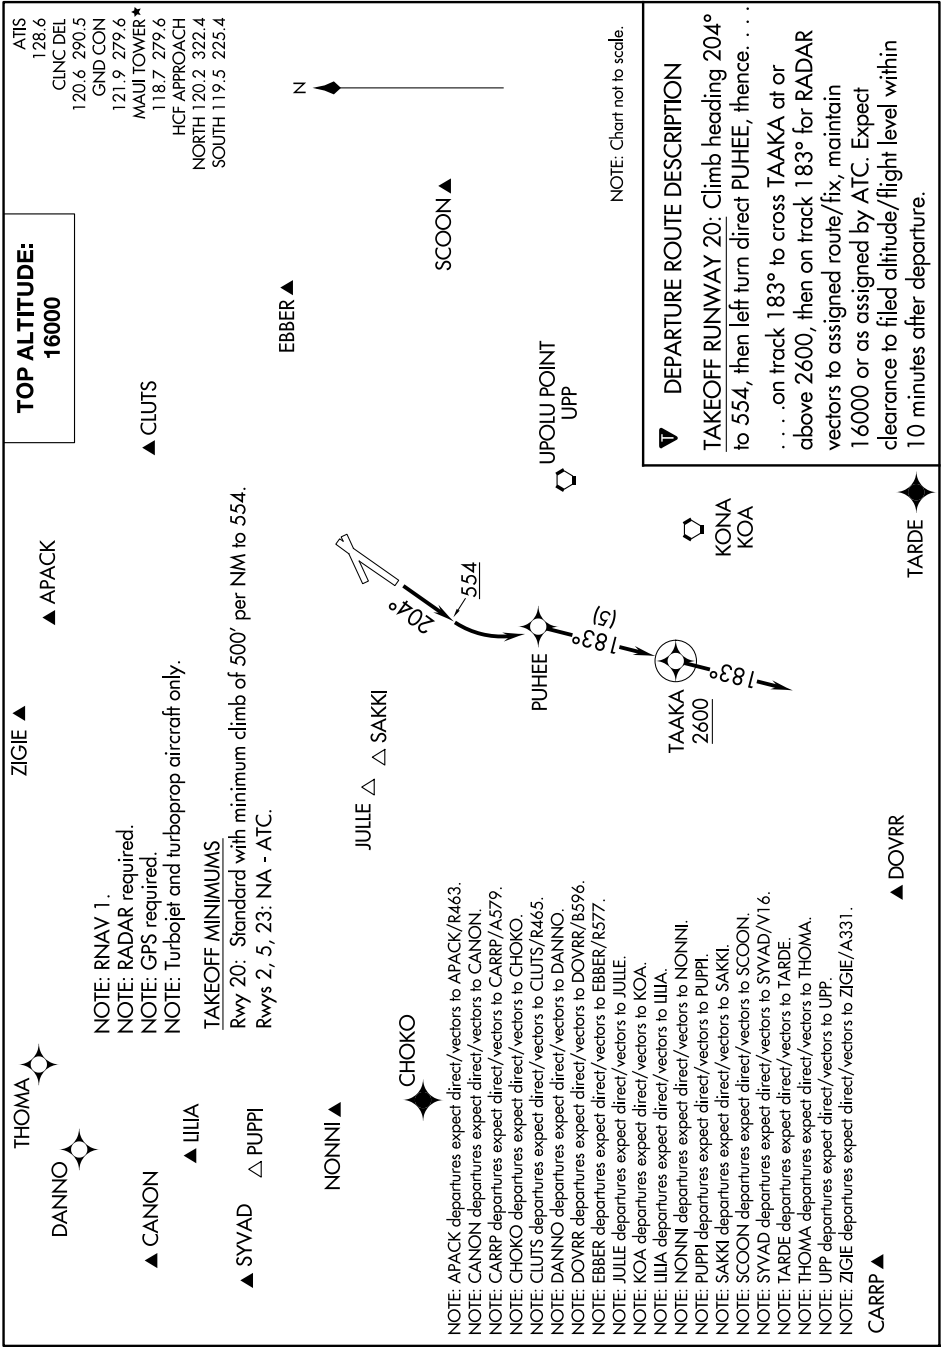

PUHEE ONE DEPARTURE (RNAV)

AL-762 (FAA)

PAC, 20 FEB 2025 to 17 APR 2025

PUHEE ONE DEPARTURE (RNAV)

PAC, 20 FEB 2025 to 17 APR 2025