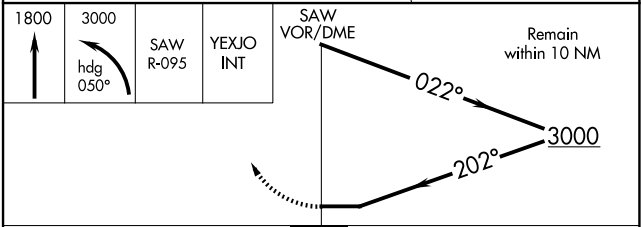

VOR/DME SAW 117.1 Chan 118	APP CRS 202°	Rwy Idg TDZE Apt Elev	9072 1204 1204
---	------------------------	-----------------------------	---

VOR RWY 19
MARQUETTE/SAWYER RGNL (SAW)

<p>▽</p>		<p>MISSED APPROACH: Climb to 1800 then climbing left turn to 3000 on heading 050° and SAW VOR/DME R-095 to YEXJO Int and hold.</p>	
AWOS-3PT 118.375	MINNEAPOLIS CENTER 119.1 290.2	SAWYER TOWER ★ 119.975 (CTAF) 1	GND CON 121.65
		UNICOM 122.7	

CATEGORY	A	B	C	D
S-19	1780-1	576 (600-1)	1780-1 ⁵ / ₈	576 (600-1 ⁵ / ₈)
C CIRCLING	1780-1	576 (600-1)	1820-1 ³ / ₄ 616 (700-1 ³ / ₄)	1820-2 616 (700-2)