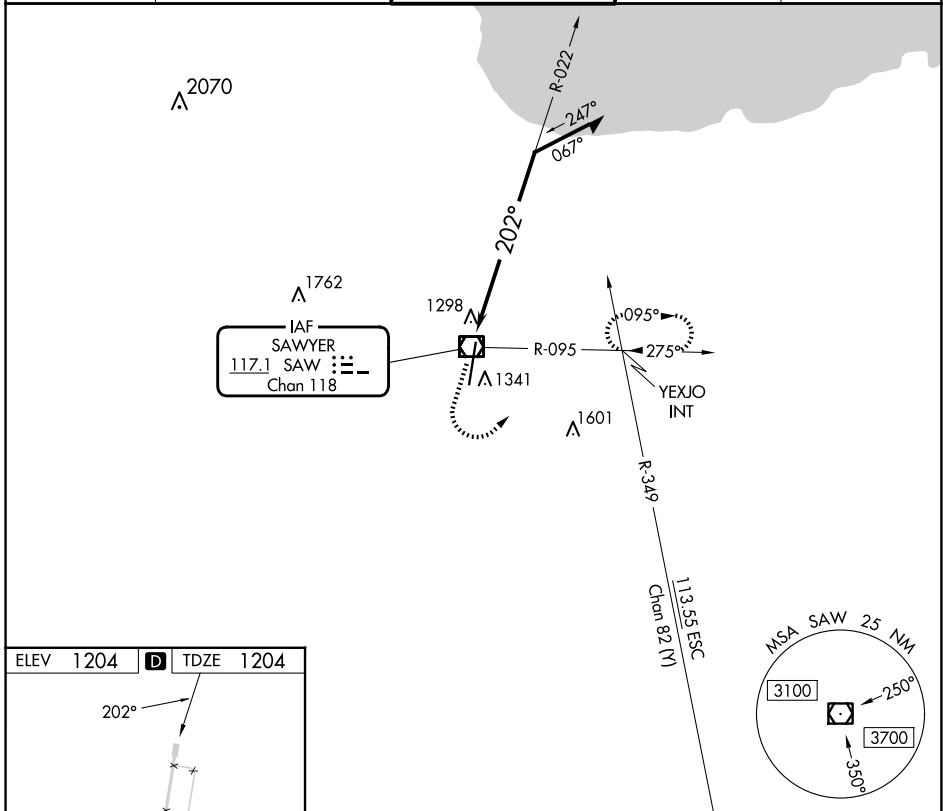

VOR/DME SAW 117.1 Chan 118	APP CRS 202°	Rwy Idg TDZE Apt Elev	9072 1204 1204
---	------------------------	-----------------------------	---

VOR RWY 19
MARQUETTE/SAWYER RGNL (SAW)

<p>▽</p>		<p>MISSED APPROACH: Climb to 1800 then climbing left turn to 3000 on heading 050° and SAW VOR/DME R-095 to YEXJO Int and hold.</p>	
AWOS-3PT 118.375	MINNEAPOLIS CENTER 119.1 290.2	SAWYER TOWER ★ 119.975 (CTAF) 1	GND CON 121.65
		UNICOM 122.7	

CATEGORY	A	B	C	D
S-19	1780-1	576 (600-1)	1780-1 ⁵ / ₈	576 (600-1 ⁵ / ₈)
C CIRCLING	1780-1	576 (600-1)	1820-1 ³ / ₄ 616 (700-1 ³ / ₄)	1820-2 616 (700-2)