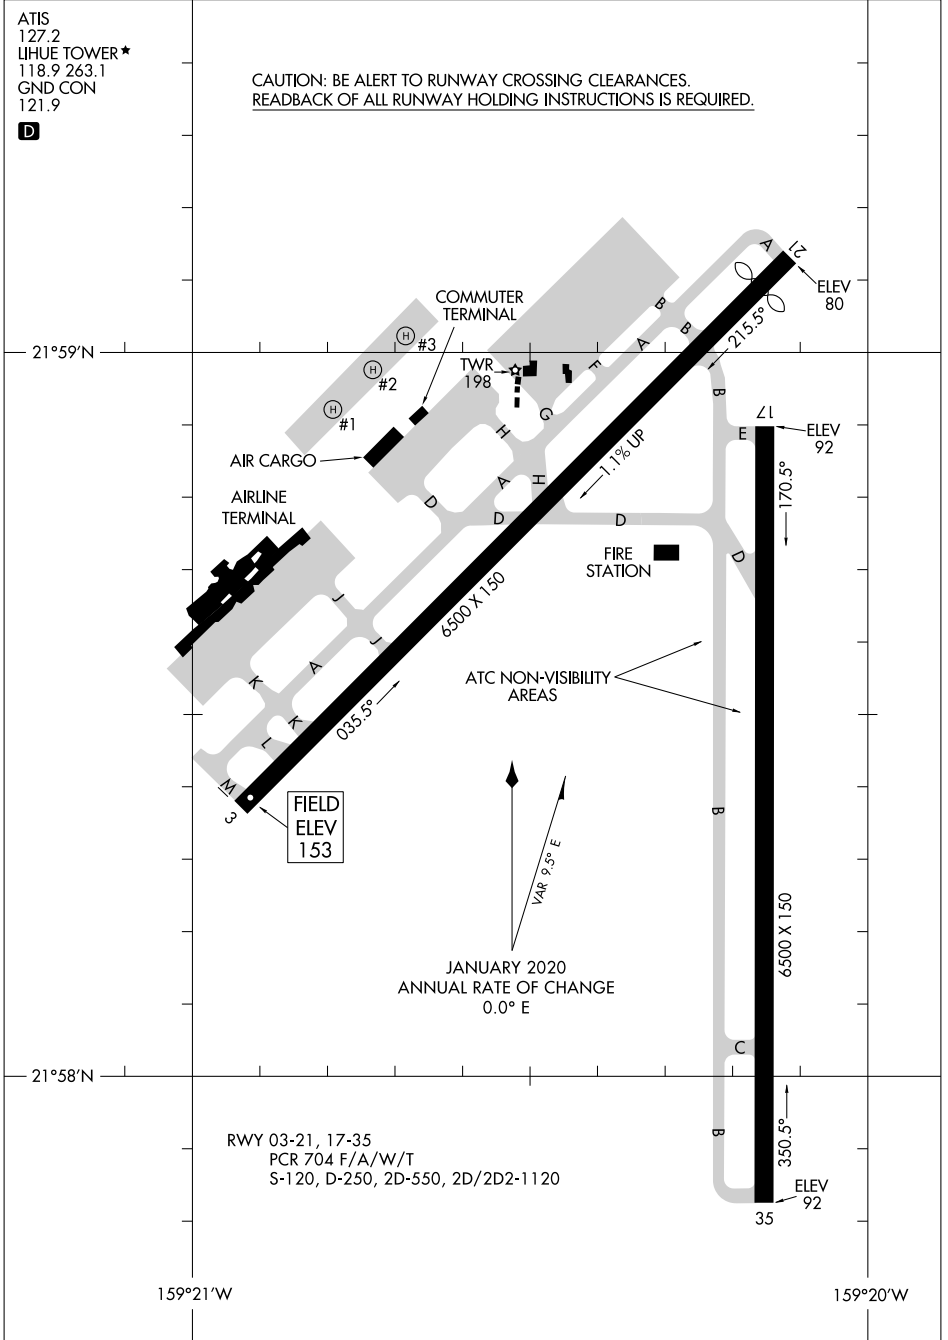

25051

AIRPORT DIAGRAM

AL-776 (FAA)

LIHUE (LIH)(PHLI)
LIHUE, HAWAII

ATIS
127.2
LIHUE TOWER★
118.9 263.1
GND CON
121.9

D

CAUTION: BE ALERT TO RUNWAY CROSSING CLEARANCES.
READBACK OF ALL RUNWAY HOLDING INSTRUCTIONS IS REQUIRED.

PAC, 20 FEB 2025 to 17 APR 2025

PAC, 20 FEB 2025 to 17 APR 2025

AIRPORT DIAGRAM

25051

LIHUE, HAWAII
LIHUE (LIH)(PHLI)