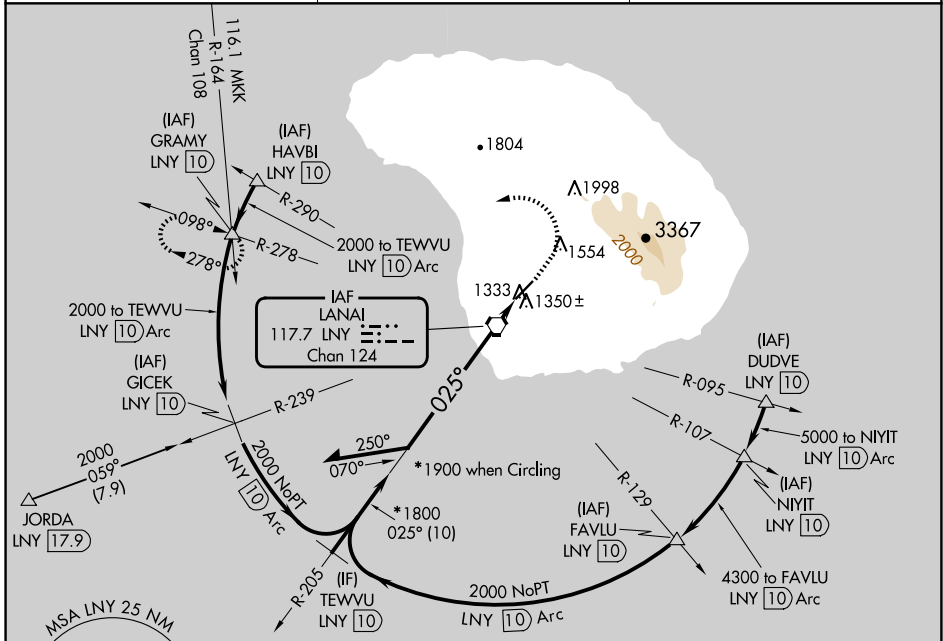

VORTAC LNY 117.7 Chan 124	APP CRS 025°	Rwy Idg TDZE Apt Elev	5000 1307 1308
---	------------------------	-----------------------------	---

VOR or TACAN RWY 3

LANAI (LNY)(PHNY)

▼ Circling Rwy 21 NA at night.

MISSED APPROACH: Climb to 1720 then climbing left turn to 3300 via heading 240° and LNY VORTAC R-278 to GRAMY INT/LNY 10 DME and hold.

AWOS-3P 118.375	HCF CENTER 119.3 307.1	CTAF 122.9
---------------------------	----------------------------------	----------------------

PAC, 20 FEB 2025 to 17 APR 2025

PAC, 20 FEB 2025 to 17 APR 2025

ELEV 1308	D TDZE 1307
-----------	--------------------