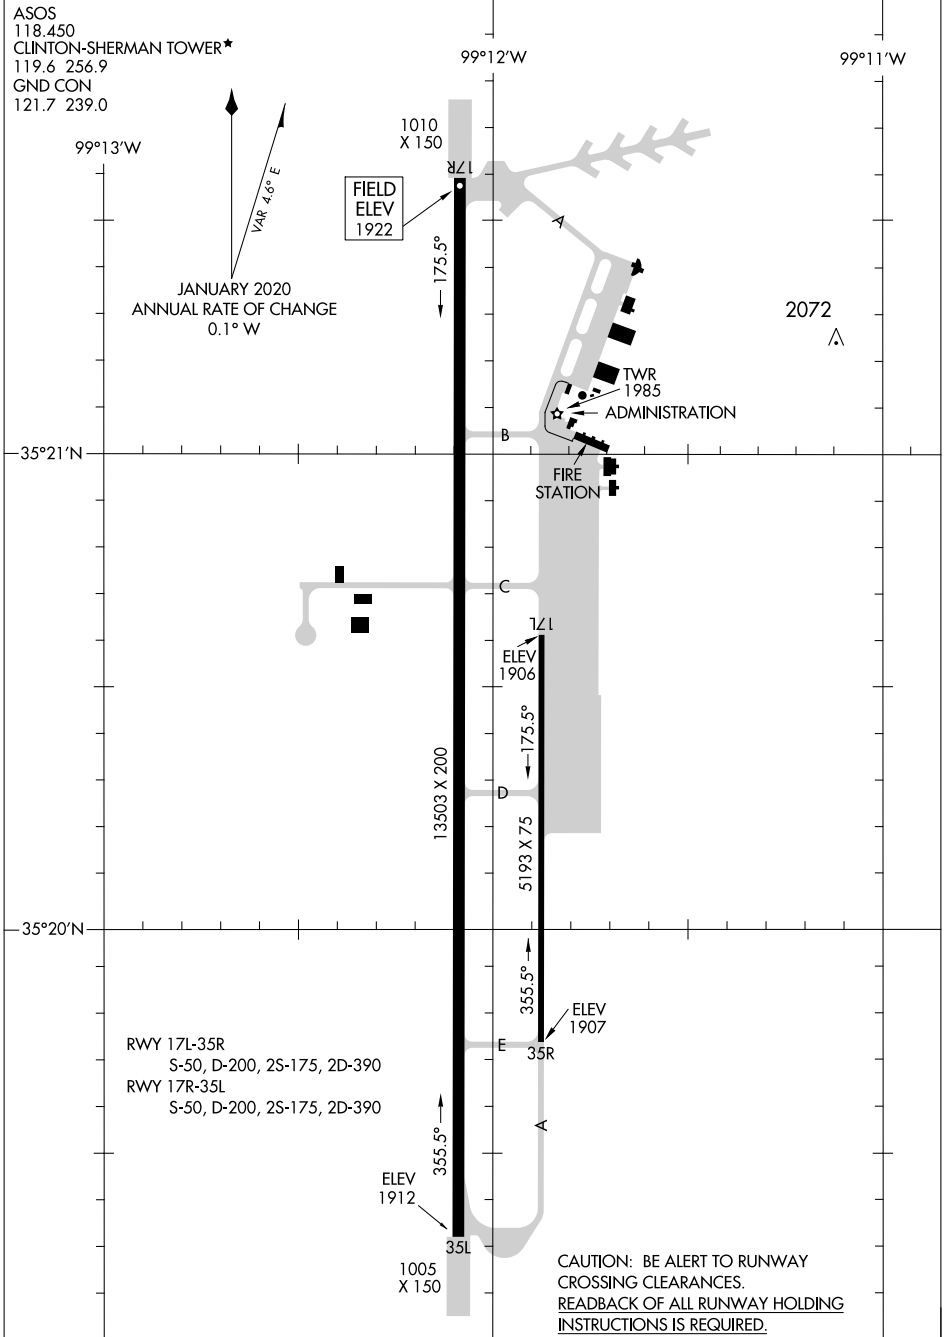

22027

AIRPORT DIAGRAM

CLINTON/SHERMAN (CSM)
BURNS FLAT, OKLAHOMA

AL-778 (FAA)

SC-1, 20 FEB 2025 to 20 MAR 2025

SC-1, 20 FEB 2025 to 20 MAR 2025

AIRPORT DIAGRAM

22027

BURNS FLAT, OKLAHOMA
CLINTON/SHERMAN (CSM)