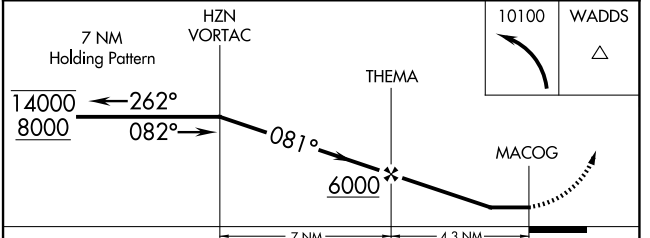

APP CRS 081°	Rwy Idg TDZE Apt Elev	N/A N/A 3966
------------------------	-----------------------------	---

RNAV (GPS)-C

FALLON MUNI (F.LX)

RNP APCH. ▼ Circling NA to Rwys 13 and 31. Circling to Rwy 21 NA at night. When local altimeter not received, use Fallon NAS altimeter setting.		MISSED APPROACH: Climbing left turn to 10100 direct WADDS and hold, continue climb-in-hold 10100.
--	--	---

AWOS-AV 118.25	KNFL ATIS * 370.925	NAVY FALLON APP CON * 120.85 360.2	UNICOM 122.8 (CTAF)
--------------------------	-------------------------------	--	-------------------------------

CATEGORY	A	B	C	D
C CIRCLING	4620-1	654 (700-1)	4620-1 ³ / ₄ 654 (700-1 ³ / ₄)	4620-2 654 (700-2)