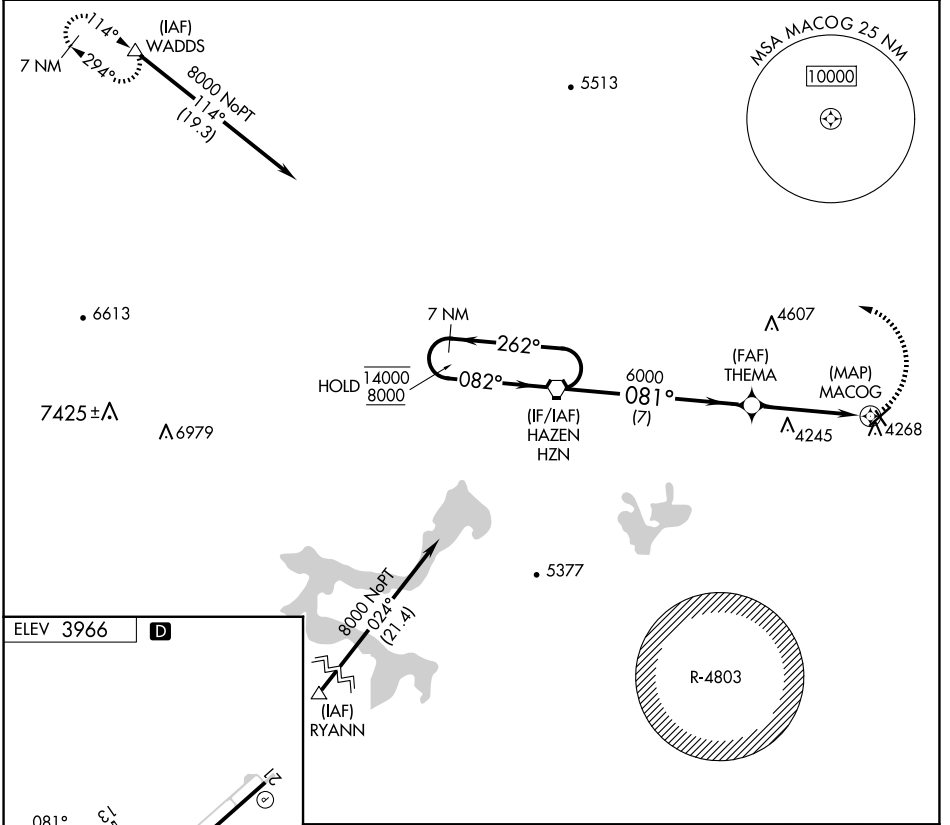

APP CRS 081°	Rwy Idg TDZE Apt Elev	N/A N/A 3966
------------------------	-----------------------------	---

RNAV (GPS)-C

FALLON MUNI (F.LX)

RNP APCH. ▼ Circling NA to Rwys 13 and 31. Circling to Rwy 21 NA at night. When local altimeter not received, use Fallon NAS altimeter setting.		MISSED APPROACH: Climbing left turn to 10100 direct WADDS and hold, continue climb-in-hold 10100.
--	--	---

AWOS-AV 118.25	KNFL ATIS * 370.925	NAVY FALLON APP CON * 120.85 360.2	UNICOM 122.8 (CTAF)
--------------------------	-------------------------------	--	-------------------------------

CATEGORY	A	B	C	D
C CIRCLING	4620-1	654 (700-1)	4620-1 ³ / ₄ 654 (700-1 ³ / ₄)	4620-2 654 (700-2)

SW-4, 20 FEB 2025 to 20 MAR 2025

SW-4, 20 FEB 2025 to 20 MAR 2025