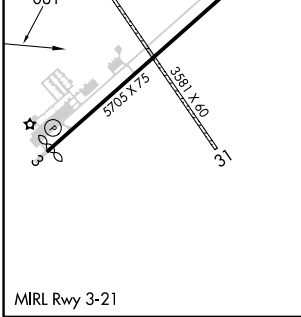

APP CRS 081°	Rwy Idg TDZE Apt Elev	N/A N/A 3966

RNAV (GPS)-C

FALLON MUNI (F.LX)

RNP APCH. ▼ Circling NA to Rwys 13 and 31. Circling to Rwy 21 NA at night. When local altimeter not received, use Fallon NAS altimeter setting.		MISSED APPROACH: Climbing left turn to 10100 direct WADDS and hold, continue climb-in-hold 10100.

AWOS-AV 118.25	KNFL ATIS * 370.925	NAVY FALLON APP CON * 120.85 360.2	UNICOM 122.8 (CTAF)

CATEGORY	A	B	C	D
C CIRCLING	4620-1	654 (700-1)	4620-1³/₄ 654 (700-1³/₄)	4620-2 654 (700-2)

SW-4, 20 FEB 2025 to 20 MAR 2025

SW-4, 20 FEB 2025 to 20 MAR 2025