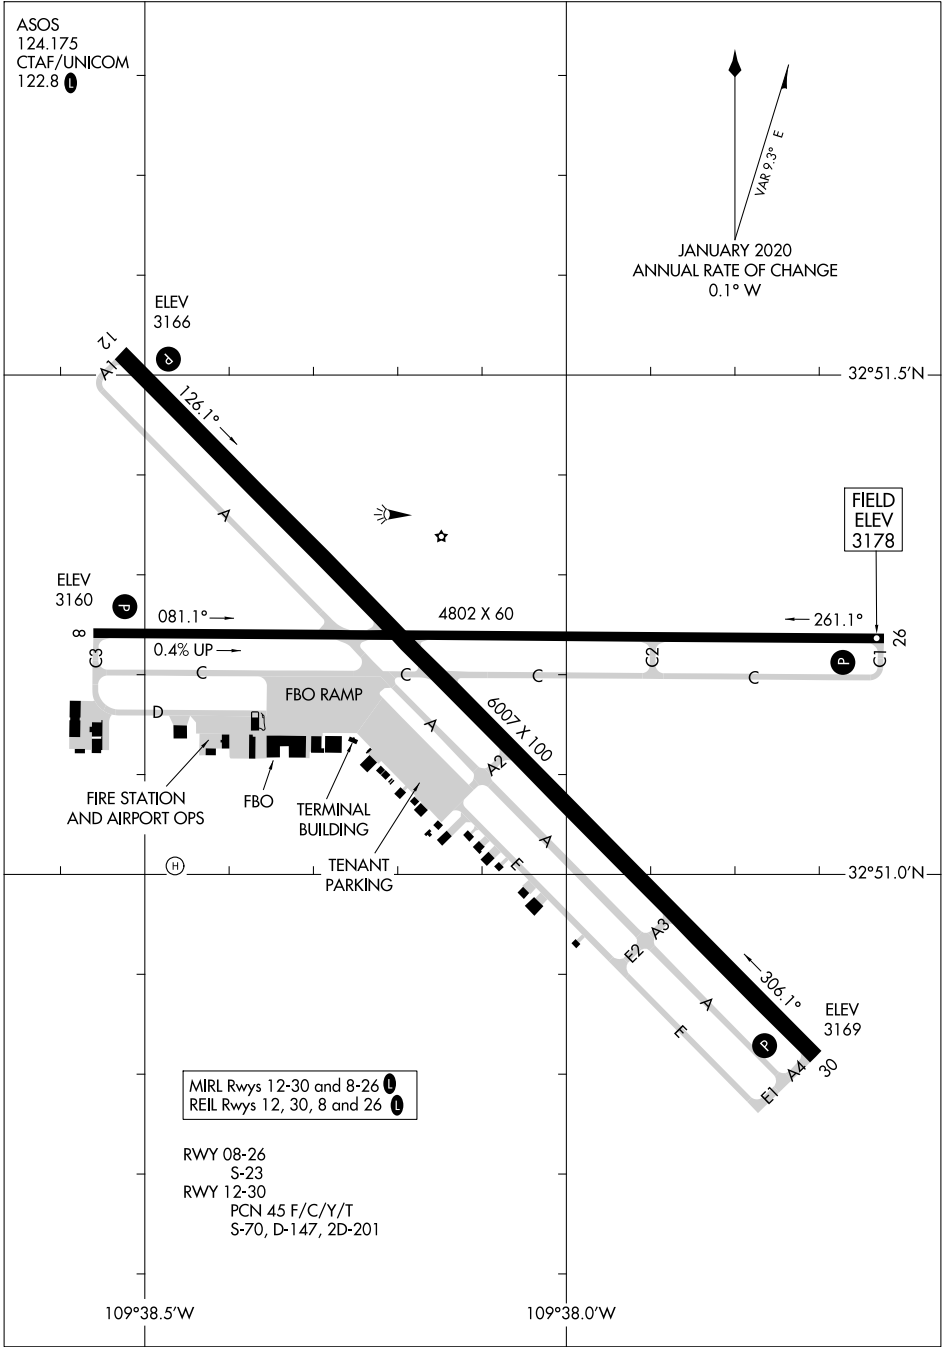

ASOS  
124.175  
CTAF/UNICOM  
122.8

  
 JANUARY 2020  
 ANNUAL RATE OF CHANGE  
 0.1° W

SW-4, 20 FEB 2025 to 20 MAR 2025

SW-4, 20 FEB 2025 to 20 MAR 2025

MIRL Rwys 12-30 and 8-26  
 REIL Rwys 12, 30, 8 and 26

RWY 08-26  
 S-23  
 RWY 12-30  
 PCN 45 F/C/Y/T  
 S-70, D-147, 2D-201