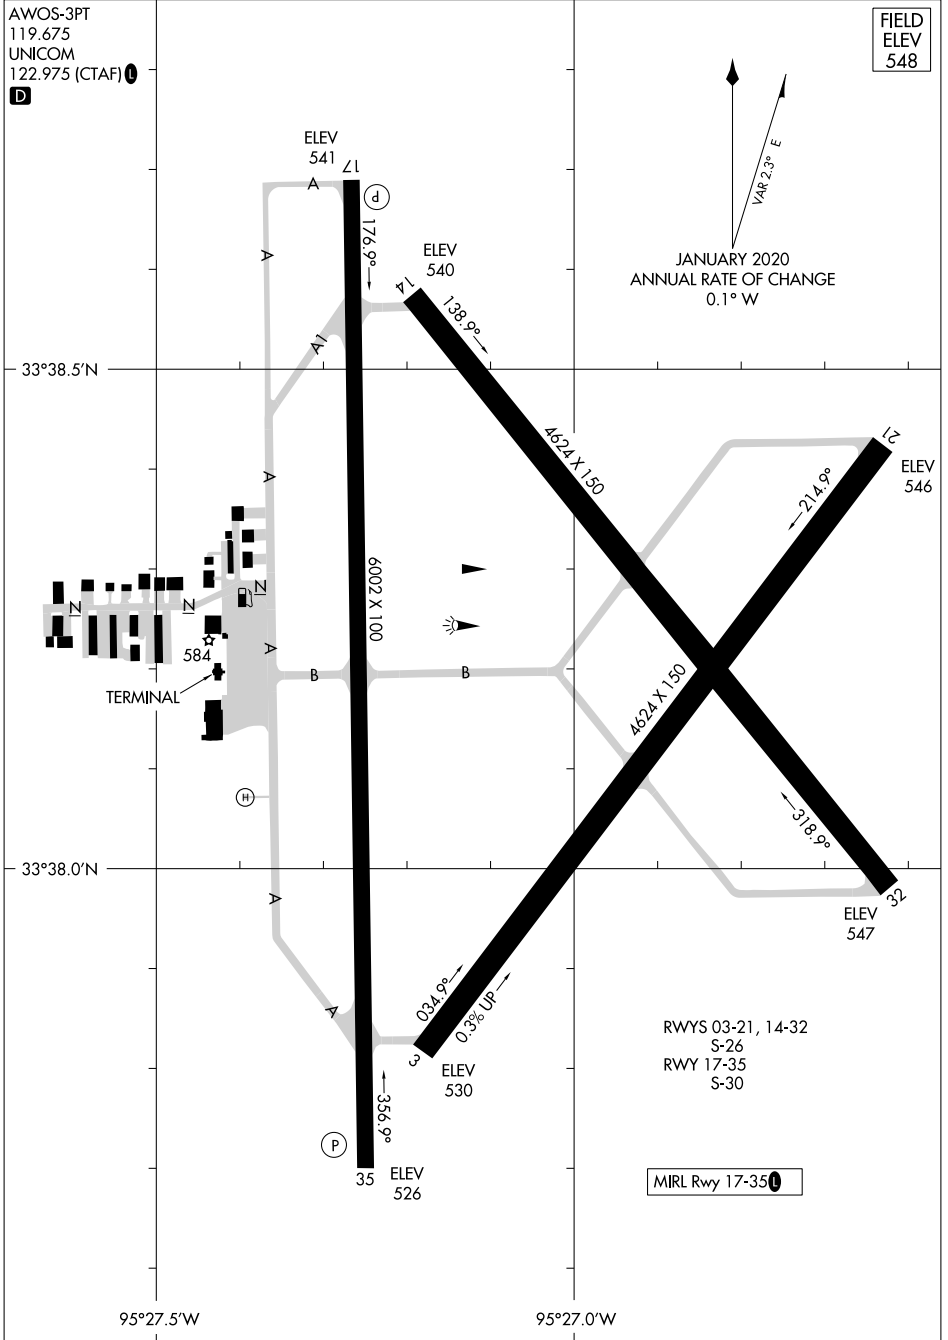

24361

AIRPORT DIAGRAM

AL-803 (FAA)

COX FLD (P.R.X)
PARIS, TEXAS

AWOS-3PT
119.675
UNICOM
122.975 (CTAF) **(D)**

FIELD
ELEV
548

VAR 2.3° E
JANUARY 2020
ANNUAL RATE OF CHANGE
0.1° W

SC-2, 20 FEB 2025 to 20 MAR 2025

SC-2, 20 FEB 2025 to 20 MAR 2025

RWYS 03-21, 14-32
S-26
RWY 17-35
S-30

MIRL Rwy 17-35 **(D)**

AIRPORT DIAGRAM

24361

PARIS, TEXAS
COX FLD (P.R.X)