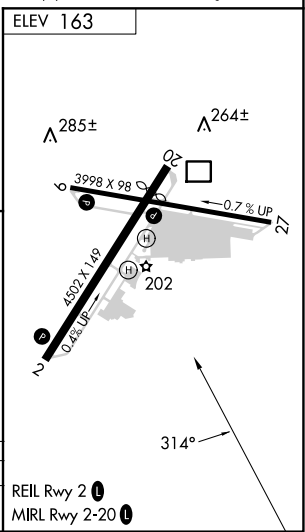

VORTAC SNS 117.3 Chan 120	APP CRS 314°	Rwy Idg TDZE Apt Elev N/A N/A 163
---	------------------------	---

VOR-A
WATSONVILLE MUNI (WVI)

⚠ Circling NA west of Rwy 2-20. When local altimeter setting not received, use Monterey altimeter setting and increase all MDA's 80 feet. DME required. Circling Rwy 27 NA at night.

⚠ MISSED APPROACH: Climbing left turn to 5000 direct SNS VORTAC and hold, continue climb-in-hold to 5000.

ASOS 132.275	NORCAL APP CON 127.15 307.125	UNICOM 122.8 (CTAF) 📞
------------------------	---	--

CATEGORY	A	B	C	D
CIRCLING	1300-1¼ 1137 (1200-1¼)	1300-1½ 1137 (1200-1½)	1300-3	1137 (1200-3)

SW-2, 20 FEB 2025 to 20 MAR 2025

SW-2, 20 FEB 2025 to 20 MAR 2025