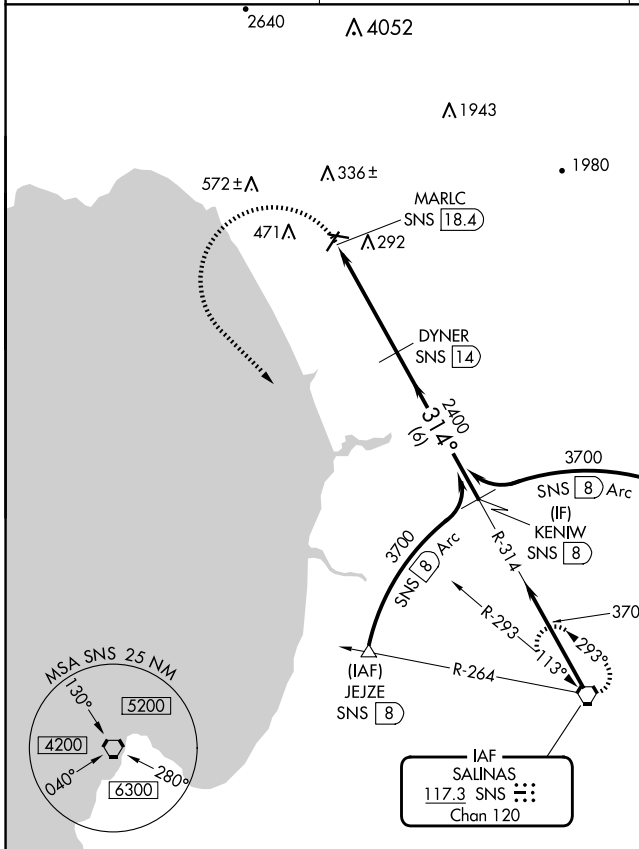

VORTAC SNS 117.3 Chan 120	APP CRS 314°	Rwy Idg TDZE Apt Elev N/A N/A 163
---	------------------------	---

VOR-A
WATSONVILLE MUNI (WVI)

⚠ Circling NA west of Rwy 2-20. When local altimeter setting not received, use Monterey altimeter setting and increase all MDA's 80 feet. DME required. Circling Rwy 27 NA at night.

⚠ MISSED APPROACH: Climbing left turn to 5000 direct SNS VORTAC and hold, continue climb-in-hold to 5000.

ASOS 132.275	NORCAL APP CON 127.15 307.125	UNICOM 122.8 (CTAF) 📞
------------------------	---	--

CATEGORY	A	B	C	D
CIRCLING	1300-1¼ 1137 (1200-1¼)	1300-1½ 1137 (1200-1½)	1300-3	1137 (1200-3)

SW-2, 20 FEB 2025 to 20 MAR 2025

SW-2, 20 FEB 2025 to 20 MAR 2025