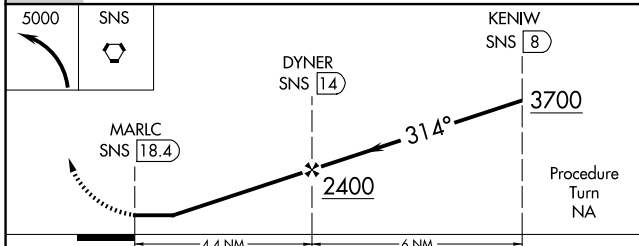

VORTAC SNS 117.3 Chan 120	APP CRS 314°	Rwy Idg TDZE Apt Elev N/A N/A 163
---	------------------------	---

VOR-A
WATSONVILLE MUNI (WVI)

⚠ Circling NA west of Rwy 2-20. When local altimeter setting not received, use Monterey altimeter setting and increase all MDA's 80 feet. DME required. Circling Rwy 27 NA at night.

⚠ MISSED APPROACH: Climbing left turn to 5000 direct SNS VORTAC and hold, continue climb-in-hold to 5000.

ASOS 132.275	NORCAL APP CON 127.15 307.125	UNICOM 122.8 (CTAF) 📞
------------------------	---	--

CATEGORY	A	B	C	D
CIRCLING	1300-1¼ 1137 (1200-1¼)	1300-1½ 1137 (1200-1½)	1300-3	1137 (1200-3)

SW-2, 20 FEB 2025 to 20 MAR 2025

SW-2, 20 FEB 2025 to 20 MAR 2025