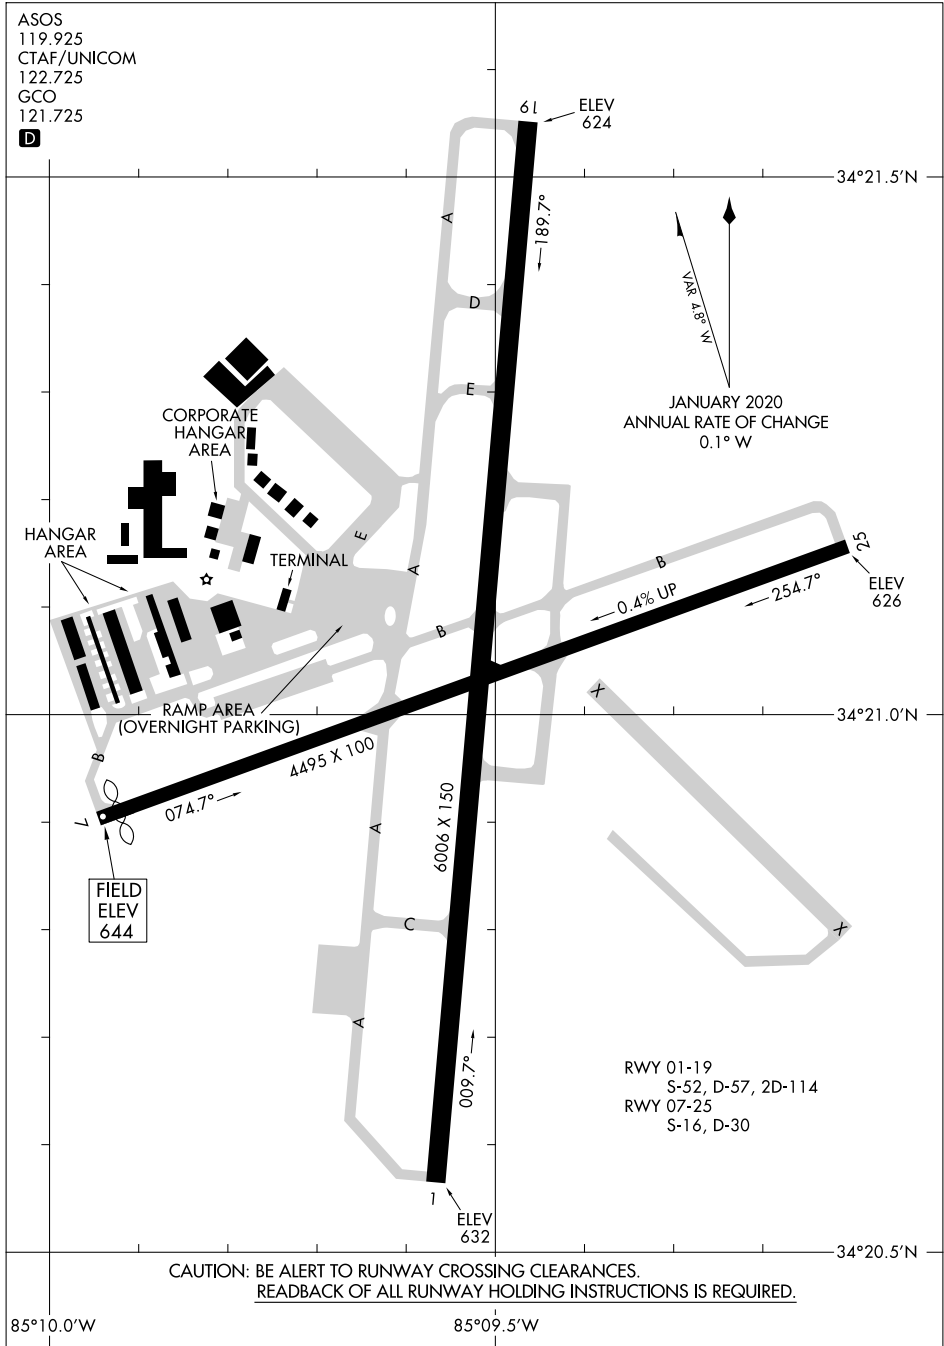

22139

AIRPORT DIAGRAM

RICHARD B RUSSELL RGNL - J H TOWERS FLD (R.M.G)

AL-855 (FAA)

ROME, GEORGIA

ASOS
119.925
CTAF/UNICOM
122.725
GCO
121.725

D

SE-4, 20 FEB 2025 to 20 MAR 2025

SE-4, 20 FEB 2025 to 20 MAR 2025

CAUTION: BE ALERT TO RUNWAY CROSSING CLEARANCES.
READBACK OF ALL RUNWAY HOLDING INSTRUCTIONS IS REQUIRED.

85°10.0'W

85°09.5'W

AIRPORT DIAGRAM

22139

ROME, GEORGIA

RICHARD B RUSSELL RGNL - J H TOWERS FLD (R.M.G)