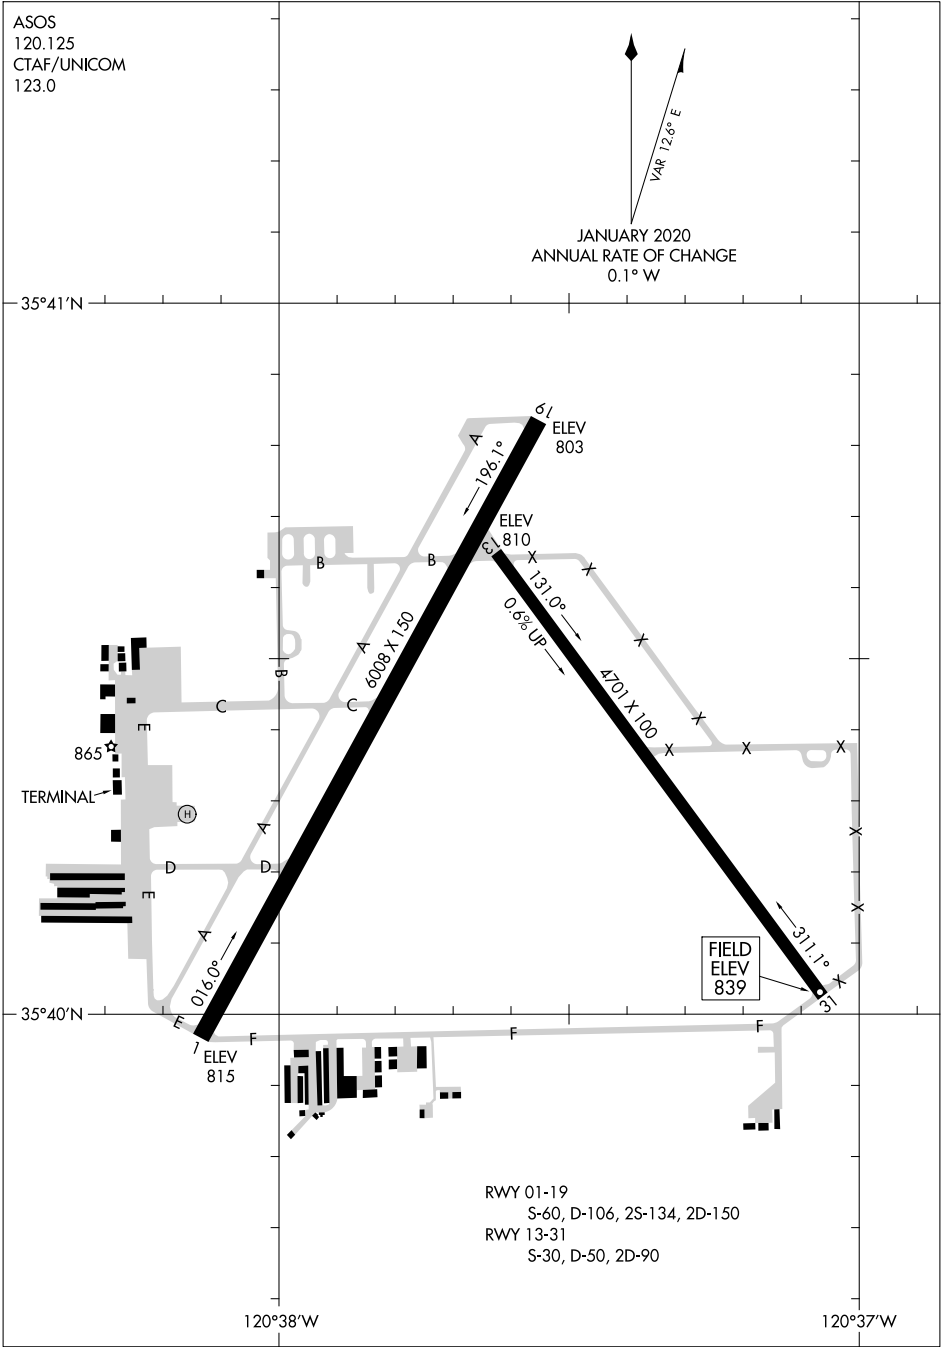

20086

AIRPORT DIAGRAM

AL-858 (FAA)

PASO ROBLES MUNI (P.R.B)
PASO ROBLES, CALIFORNIA

ASOS
120.125
CTAF/UNICOM
123.0

35°41'N

35°40'N

SW-3, 20 FEB 2025 to 20 MAR 2025

SW-3, 20 FEB 2025 to 20 MAR 2025

AIRPORT DIAGRAM

20086

PASO ROBLES, CALIFORNIA
PASO ROBLES MUNI (P.R.B)