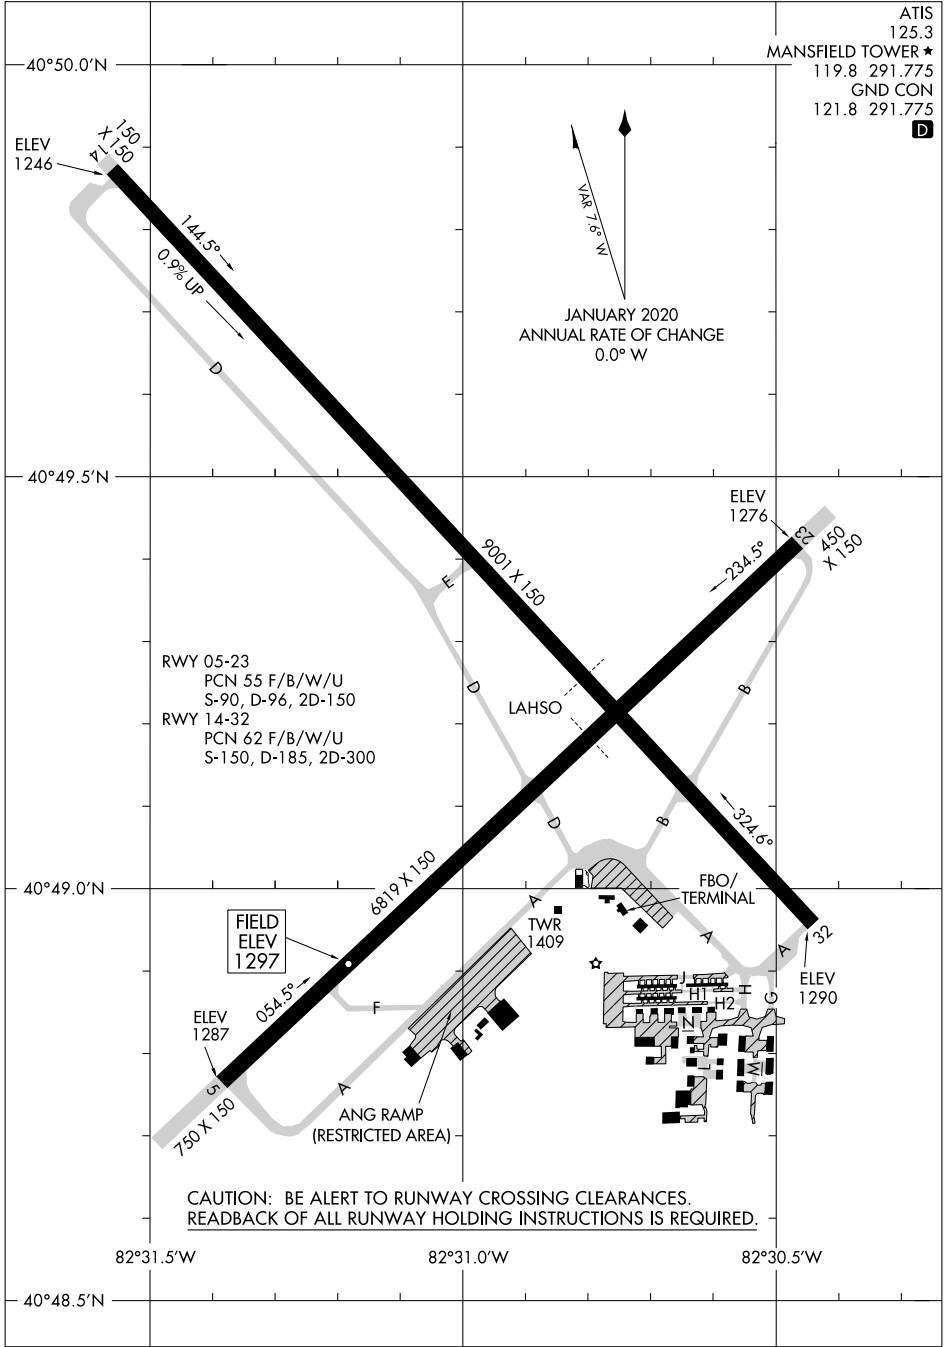

24305

# AIRPORT DIAGRAM

AL-860 (FAA)

MANSFIELD LAHM RGNL (MFD)  
MANSFIELD, OHIO

ATIS 125.3  
 MANSFIELD TOWER ★ 119.8 291.775  
 GND CON 121.8 291.775  

EC-2, 20 FEB 2025 to 20 MAR 2025

EC-2, 20 FEB 2025 to 20 MAR 2025

# AIRPORT DIAGRAM

24305

MANSFIELD, OHIO  
MANSFIELD LAHM RGNL (MFD)