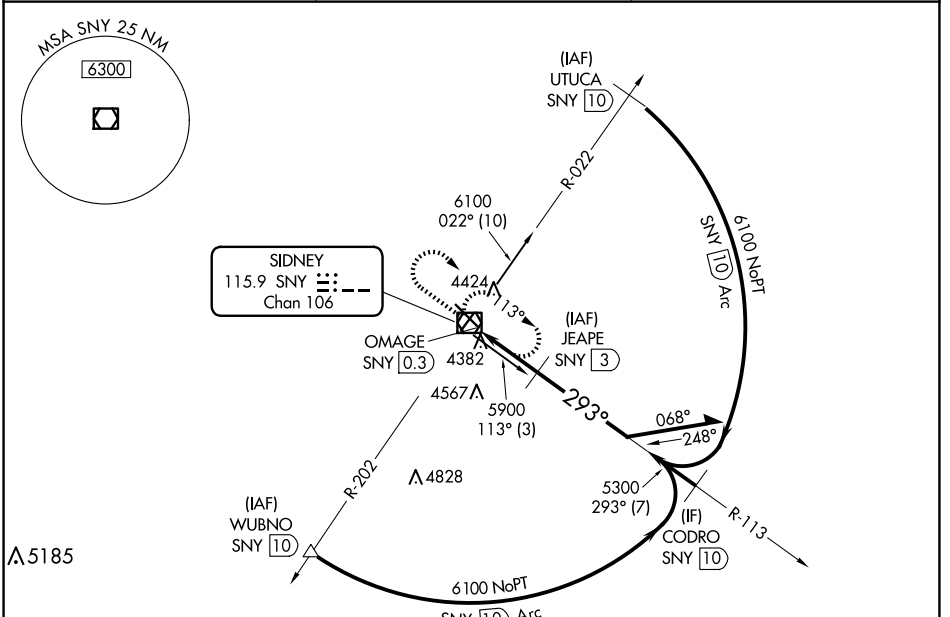

VOR/DME SNY 115.9 Chan 106	APP CRS 293°	Rwy Idg 6600 TDZE 4290 Apt Elev 4313
--	------------------------	---

VOR/DME RWY 31

SIDNEY MUNI/LLOYD W CARR FLD (SNY)

⚠ When local altimeter setting not received, use Kimball altimeter setting: increase all MDAs 160 feet and visibility C and D ½ SM. VDP NA when using Kimball altimeter setting.

MISSED APPROACH: Climb to 6100 then right turn direct SNY VOR/DME and hold.

ASOS 125.775	DENVER CENTER 118.475 225.4	UNICOM 122.8 (CTAF) 0
------------------------	---------------------------------------	---------------------------------

ELEV 4313	TDZE 4290
-----------	-----------

CATEGORY	A	B	C	D
S-31	4680-1	390 (400-1)		4680-1¼ 390 (400-1¼)
CIRCLING	4760-1 447 (500-1)	4780-1 467 (500-1)	4920-1¾ 607 (700-1¾)	4960-2 647 (700-2)

NC-2, 20 FEB 2025 to 20 MAR 2025

NC-2, 20 FEB 2025 to 20 MAR 2025