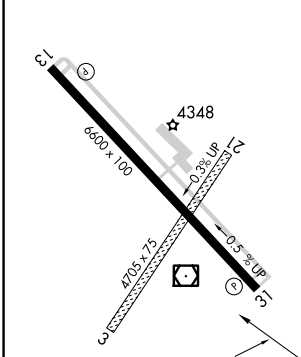

VOR/DME SNY 115.9 Chan 106	APP CRS 293°	Rwy Idg 6600 TDZE 4290 Apt Elev 4313
--	------------------------	---

VOR/DME RWY 31

SIDNEY MUNI/LLOYD W CARR FLD (SNY)

⚠ When local altimeter setting not received, use Kimball altimeter setting: increase all MDAs 160 feet and visibility C and D ½ SM. VDP NA when using Kimball altimeter setting.

MISSED APPROACH: Climb to 6100 then right turn direct SNY VOR/DME and hold.

ASOS 125.775	DENVER CENTER 118.475 225.4	UNICOM 122.8 (CTAF) 0
------------------------	---------------------------------------	---------------------------------

ELEV 4313	TDZE 4290
-----------	-----------

CATEGORY	A	B	C	D
S-31	4680-1	390 (400-1)		4680-1¼ 390 (400-1¼)
CIRCLING	4760-1 447 (500-1)	4780-1 467 (500-1)	4920-1¾ 607 (700-1¾)	4960-2 647 (700-2)

NC-2, 20 FEB 2025 to 20 MAR 2025