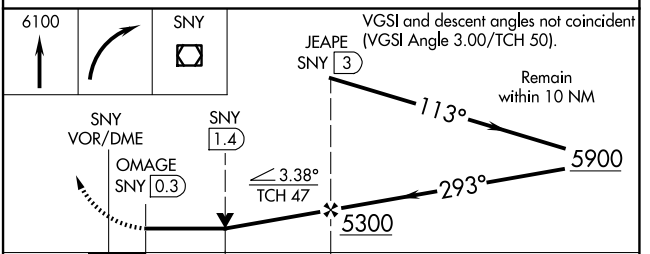

CATEGORY	A	B	C	D
S-31	4680-1	390 (400-1)		4680-1¼ 390 (400-1¼)
CIRCLING	4760-1 447 (500-1)	4780-1 467 (500-1)	4920-1¾ 607 (700-1¾)	4960-2 647 (700-2)

NC-2, 20 FEB 2025 to 20 MAR 2025

NC-2, 20 FEB 2025 to 20 MAR 2025