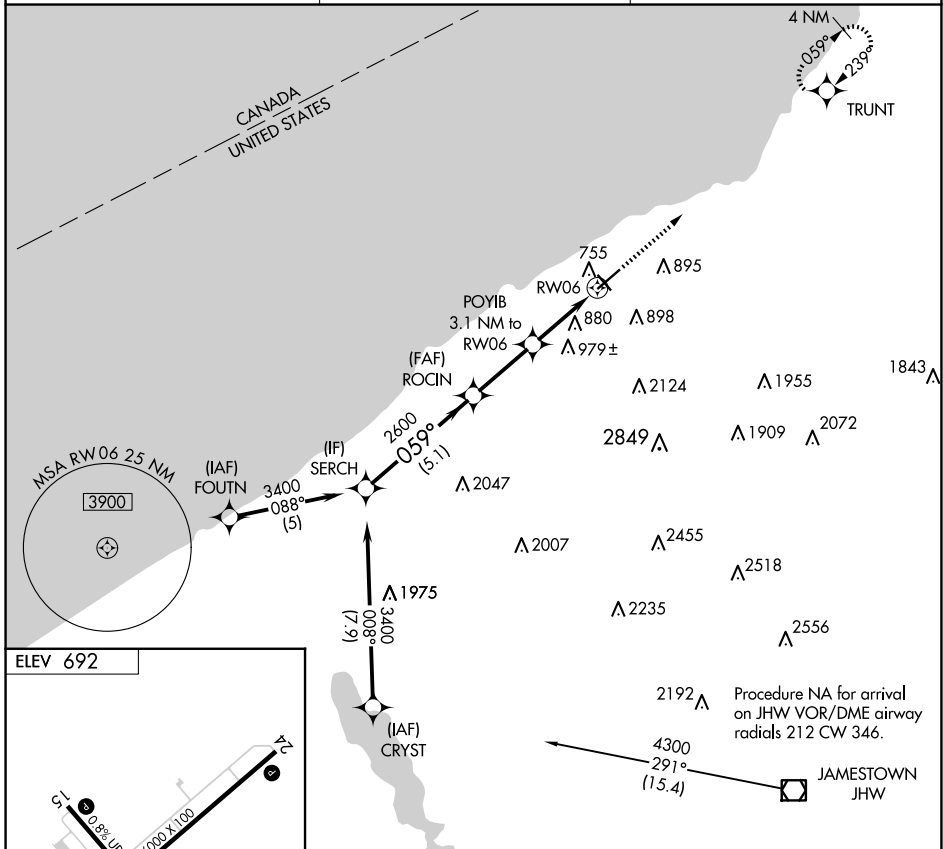

APP CRS	Rwy Idg	N/A
059°	TDZE	N/A
	Apt Elev	692

RNAV (GPS)-B

CHAUTAUGUA COUNTY/DUNKIRK (DKK)

RNP APCH:

Circling to Rwy 6, 24, 33 NA at night.
Circling Cat D NA southeast of Rwy 6 and southwest of Rwy 33.

MISSED APPROACH: Climb to 3200 direct TRUNT and hold.

ASOS
119.275

BUFFALO APP CON
126.5 317.6

UNICOM
123.075 (CTAF)

MIRL Rwy 15-33
REIL Rwy 6 and 24
HIRL Rwy 6-24

CATEGORY	A	B	C	D
CIRCLING	1200-1 508 (600-1)	1320-1 628 (700-1)	1640-2¾ 948 (1000-2¾)	2140-3 1448 (1500-3)

NE-2, 20 FEB 2025 to 20 MAR 2025

NE-2, 20 FEB 2025 to 20 MAR 2025