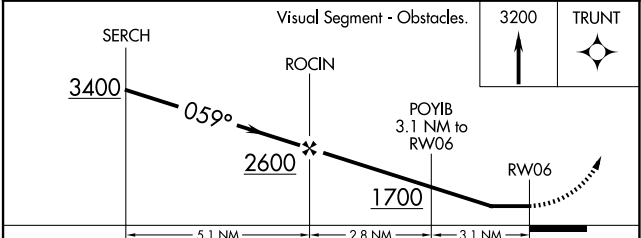

APP CRS	Rwy Idg	N/A
059°	TDZE	N/A
	Apt Elev	692

RNAV (GPS)-B

CHAUTAUGUA COUNTY/DUNKIRK (DKK)

RNP APCH:

Circling to Rwy 6, 24, 33 NA at night.
Circling Cat D NA southeast of Rwy 6 and southwest of Rwy 33.

MISSED APPROACH: Climb to 3200 direct TRUNT and hold.

ASOS
119.275

BUFFALO APP CON
126.5 317.6

UNICOM
123.075 (CTAF)

MIRL Rwy 15-33
REIL Rwy 6 and 24
HIRL Rwy 6-24

CATEGORY	A	B	C	D
CIRCLING	1200-1 508 (600-1)	1320-1 628 (700-1)	1640-2¾ 948 (1000-2¾)	2140-3 1448 (1500-3)