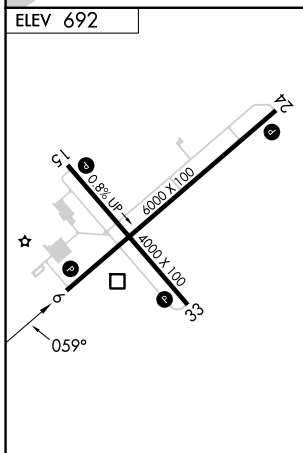

APP CRS	Rwy Idg	N/A
059°	TDZE	N/A
	Apt Elev	692

RNAV (GPS)-B

CHAUTAUGUA COUNTY/DUNKIRK (DKK)

RNP APCH:

Circling to Rwy 6, 24, 33 NA at night.
Circling Cat D NA southeast of Rwy 6 and southwest of Rwy 33.

MISSED APPROACH: Climb to 3200 direct TRUNT and hold.

ASOS
119.275

BUFFALO APP CON
126.5 317.6

UNICOM
123.075 (CTAF)

MIRL Rwy 15-33
REIL Rwy 6 and 24
HIRL Rwy 6-24

CATEGORY	A	B	C	D
CIRCLING	1200-1 508 (600-1)	1320-1 628 (700-1)	1640-2¾ 948 (1000-2¾)	2140-3 1448 (1500-3)