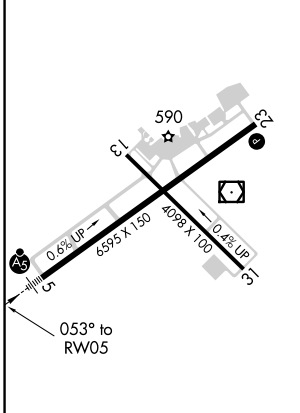

MALSR

MISSED APPROACH: Climb to 1300 then climbing right turn 3000 direct EJREV and hold.

ASOS 119.925	MEMPHIS CENTER 128.475 377.15	UNICOM 123.0 (CTAF)
------------------------	---	-------------------------------

ELEV 540	D	TDZE 516
----------	----------	----------

- HIRL Rwy 5-23
- MIRL Rwy 13-31
- REIL Rwy 13

CATEGORY	A	B	C	D
LPV DA		1014-1	498 (500-1)	