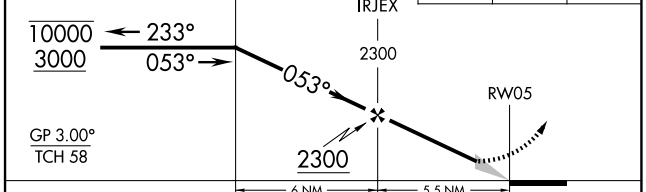

CATEGORY	A	B	C	D
LPV DA		1014-1	498 (500-1)