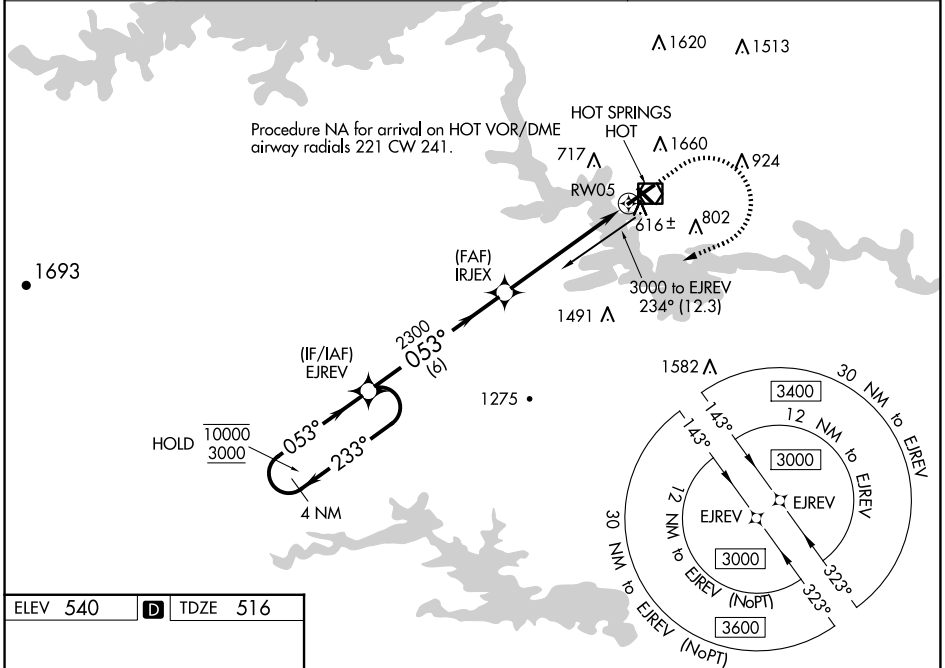

WAAS CH 86343 W05A	APP CRS 053°	Rwy Idg TDZE Apt Elev	6595 516 540
--	------------------------	-----------------------------	---

RNAV (GPS) RWY 5

MEML FLD (HOT)

RNP APCH.

NA For inop ALS, increase all Cats visibility to $1\frac{3}{8}$ SM.

MALSR

MISSED APPROACH: Climb to 1300 then climbing right turn 3000 direct EJREV and hold.

ASOS 119.925	MEMPHIS CENTER 128.475 377.15	UNICOM 123.0 (CTAF)
------------------------	---	-------------------------------

ELEV 540	D	TDZE 516
----------	----------	----------

- HIRL Rwy 5-23
- MIRL Rwy 13-31
- REIL Rwy 13

CATEGORY	A	B	C	D
LPV DA		1014-1	498 (500-1)	