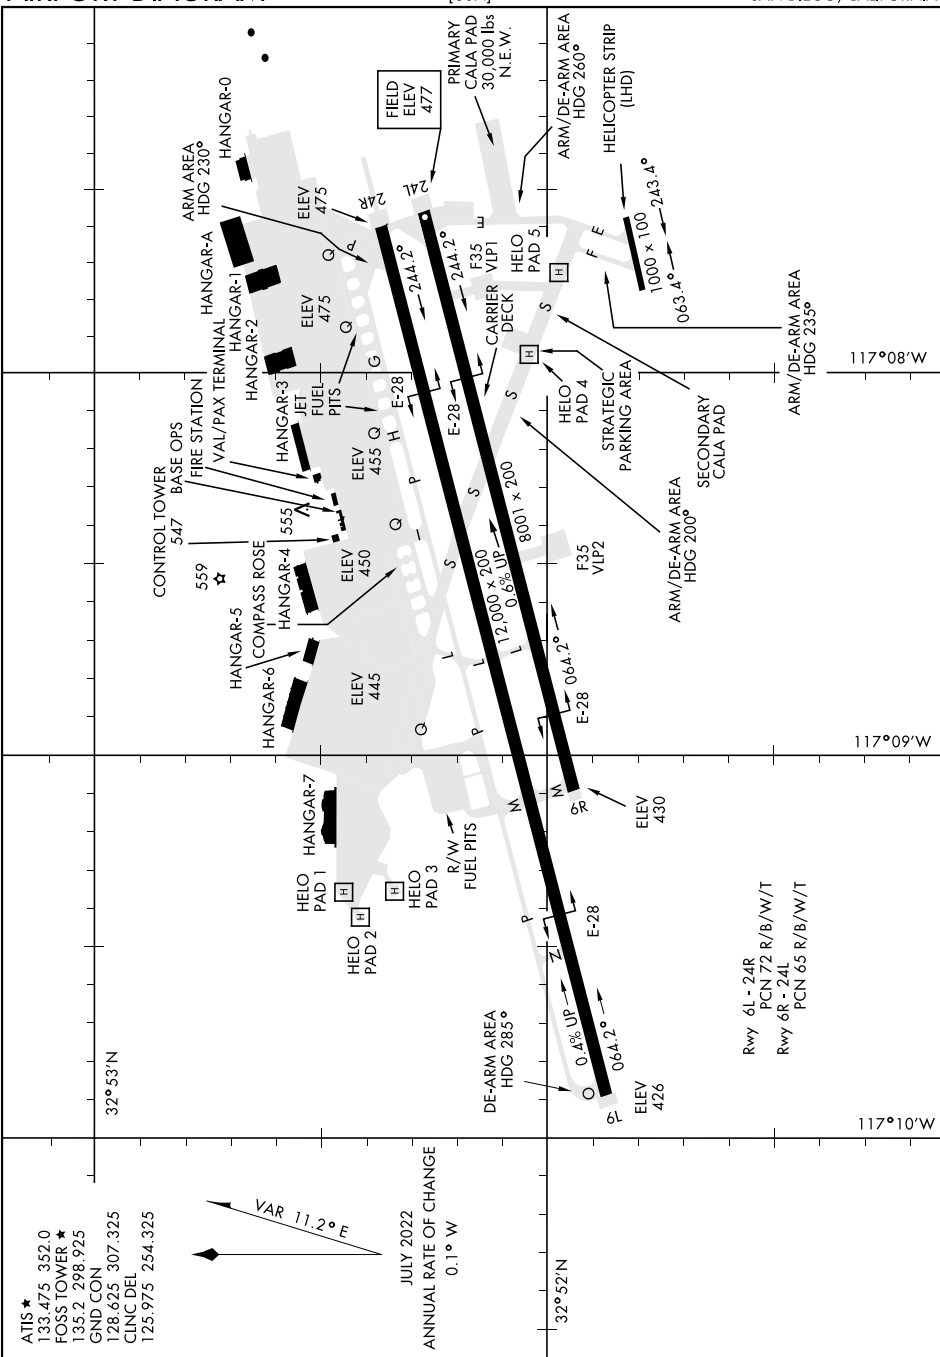

24137

MIRAMAR MCAS (JOE FOSS FLD) (KNKX)

SAN DIEGO, CALIFORNIA

AIRPORT DIAGRAM

[USN]

SW-3, 20 FEB 2025 to 20 MAR 2025

SW-3, 20 FEB 2025 to 20 MAR 2025

- ATIS ★
133.475 352.0
- FOSS TOWER ★
135.2 298.925
- GND CON
128.625 307.325
- CLNC DEL
125.975 254.325

JULY 2022
ANNUAL RATE OF CHANGE
0.1° W

- Rwy 6L - 24R
PCN 72 R/B/W/T
- Rwy 6R - 24L
PCN 65 R/B/W/T

AIRPORT DIAGRAM

SAN DIEGO, CALIFORNIA
MIRAMAR MCAS (JOE FOSS FLD) (KNKX)