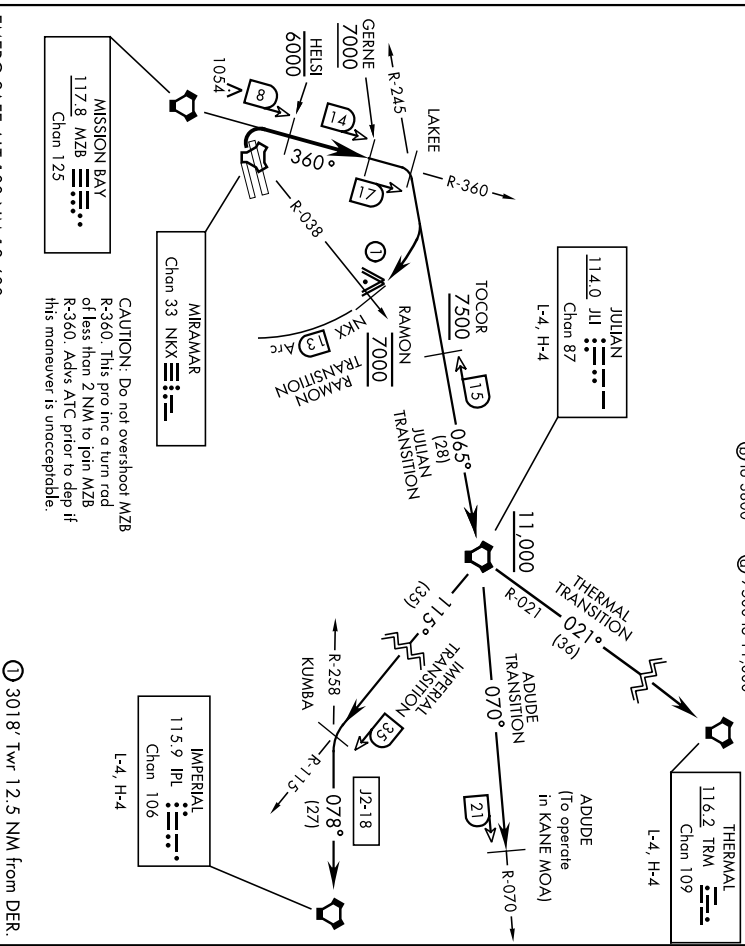

LAKEE-THREE DEPARTURE (LAKEE3 • LAKEE)

MIRAMAR MCAS (JOE FOSS FLD) (KNKX)

SAN DIEGO, CALIFORNIA

Rwy	Knots	60	120	180	240	300	360
* 24L/R	V/V(fpm)	260	520	780	1040	1300	1560
** 24L/R	V/V(fpm)	280	560	840	1120	1400	1680
† 24L/R	V/V(fpm)	678	1356	2034	2712	3390	4068
‡ 24L/R	V/V(fpm)	235	470	705	940	1175	1410

ATS * 133.475 352.0
 CLNC DEL 123.975 234.325
 GND CON 128.625 307.325
 FOSS TOWER * 135.2 298.925
 SOCIAL DEP CON 132.2 269.1 E

AL-903 [USN]

* Military Minimum ** Civil Minimum † ATC Climb Rate
 ⊕ to 3600 ⊙ to 7000
 ⊗ to 3800 ⊛ 7500 to 11,000

EMERG SAFE ALT 100 NM 13,600

⊙ 3018' Twr 12.5 NM from DER.

DEPARTURE ROUTE DESCRIPTION

TAKEOFF RWY 24L/R: Turn right to intercept and proceed via MZB VORTAC R-360 to LAKEE INT. Cross HEISI at or below 6000. Cross GERNE at or above 7000. Thence...
ADUDE TRANSITION (LAKEE3 • ADUDE): Via JIL VORTAC R-245 to JIL. Then via JIL R-070 to ADUDE. Cross TOCOR at or above 7500. Cross JIL VORTAC at or above 11,000. (To operate in KANE MOA.)
IMPERIAL TRANSITION (LAKEE3 • IPL): Via JIL VORTAC R-245 to JIL. Then via JIL R-115 to KUMBA INT, then via IPL VORTAC R-258 to IPL. Cross TOCOR at or above 7500. Cross JIL VORTAC at or above 11,000.

AL-903 [USN]

DEPARTURE ROUTE DESCRIPTION
(Continued)

JULIAN TRANSITION (LAKEE3 • JLI): Via JLI VORTAC R-245 to JLI. Cross TOCOR at or above 7500. Cross JLI VORTAC at or above 11,000.

RAMON TRANSITION (LAKEE3 • RAMON): Via JLI VORTAC R-245 to NKX TACAN 13 DME. Then arc NE of NKX via the 13 DME arc to RAMON. Cross RAMON at 7000 mandatory.