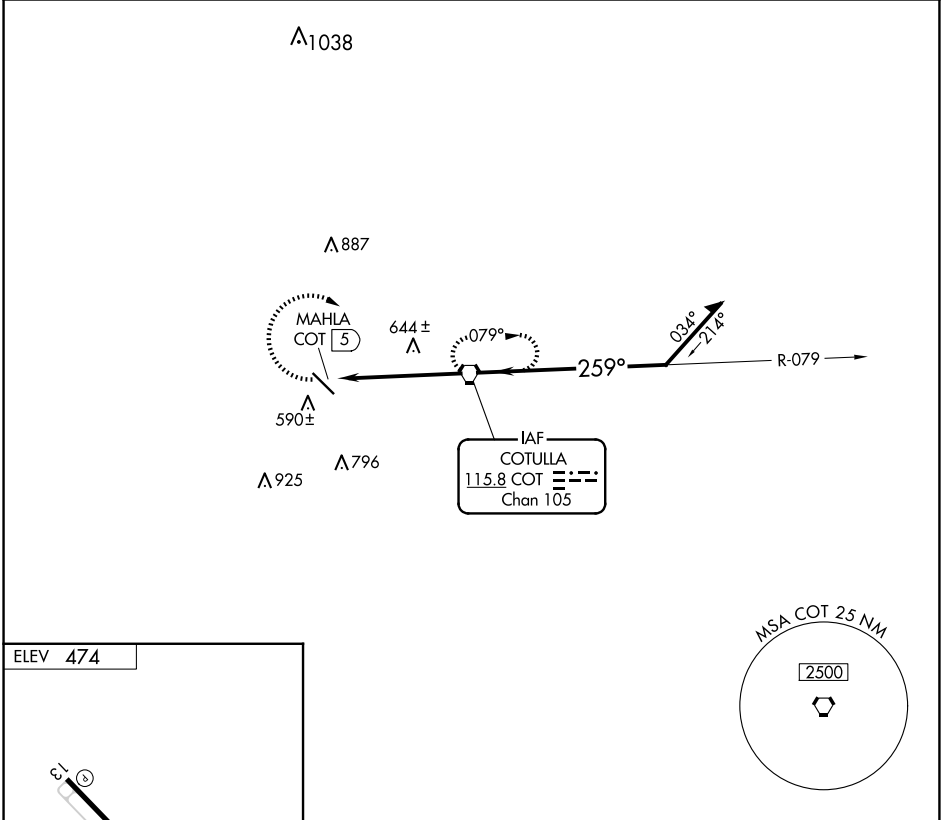

VORTAC COT 115.8 Chan 105	APP CRS 259°	Rwy Idg TDZE Apt Elev	N/A N/A 474
---	------------------------	-----------------------------	--

VOR-A

COTULLA-LA SALLE COUNTY (COT)

▼ When local altimeter setting not received, use Pleasanton Muni altimeter setting; increase all MDA 120 feet, Circling Cat C visibility ½ SM.

MISSED APPROACH: Climbing right turn to 2100 direct COT VORTAC and hold.

ASOS 118.325	HOUSTON CENTER 134.6 322.5	UNICOM 122.7 (CTAF) 0
------------------------	--------------------------------------	---------------------------------

FAF to MAP 5 NM					CATEGORY	A	B	C	D
Knots	60	90	120	150	180	920-1	940-1	1120-1¾	NA
Min:Sec	5:00	3:20	2:30	2:00	1:40	446 (500-1)	466 (500-1)	646 (700-1¾)	