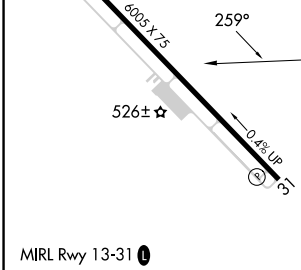

VORTAC COT 115.8 Chan 105	APP CRS 259°	Rwy Idg TDZE Apt Elev	N/A N/A 474
---	------------------------	-----------------------------	--

VOR-A

COTULLA-LA SALLE COUNTY (COT)

▼ When local altimeter setting not received, use Pleasanton Muni altimeter setting; increase all MDA 120 feet, Circling Cat C visibility ½ SM.

MISSED APPROACH: Climbing right turn to 2100 direct COT VORTAC and hold.

ASOS 118.325	HOUSTON CENTER 134.6 322.5	UNICOM 122.7 (CTAF) 0
------------------------	--------------------------------------	---------------------------------

FAF to MAP 5 NM					CATEGORY	A	B	C	D
Knots	60	90	120	150	180	920-1	940-1	1120-1¾	NA
Min:Sec	5:00	3:20	2:30	2:00	1:40	446 (500-1)	466 (500-1)	646 (700-1¾)	