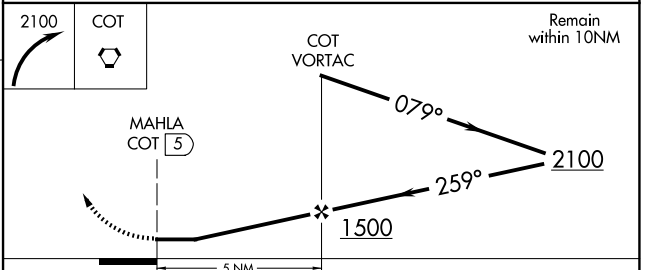

VORTAC COT 115.8 Chan 105	APP CRS 259°	Rwy Idg TDZE Apt Elev	N/A N/A 474
---	------------------------	-----------------------------	--

VOR-A

COTULLA-LA SALLE COUNTY (COT)

▼ When local altimeter setting not received, use Pleasanton Muni altimeter setting; increase all MDA 120 feet, Circling Cat C visibility ½ SM.

MISSED APPROACH: Climbing right turn to 2100 direct COT VORTAC and hold.

ASOS 118.325	HOUSTON CENTER 134.6 322.5	UNICOM 122.7 (CTAF) 0
------------------------	--------------------------------------	---------------------------------