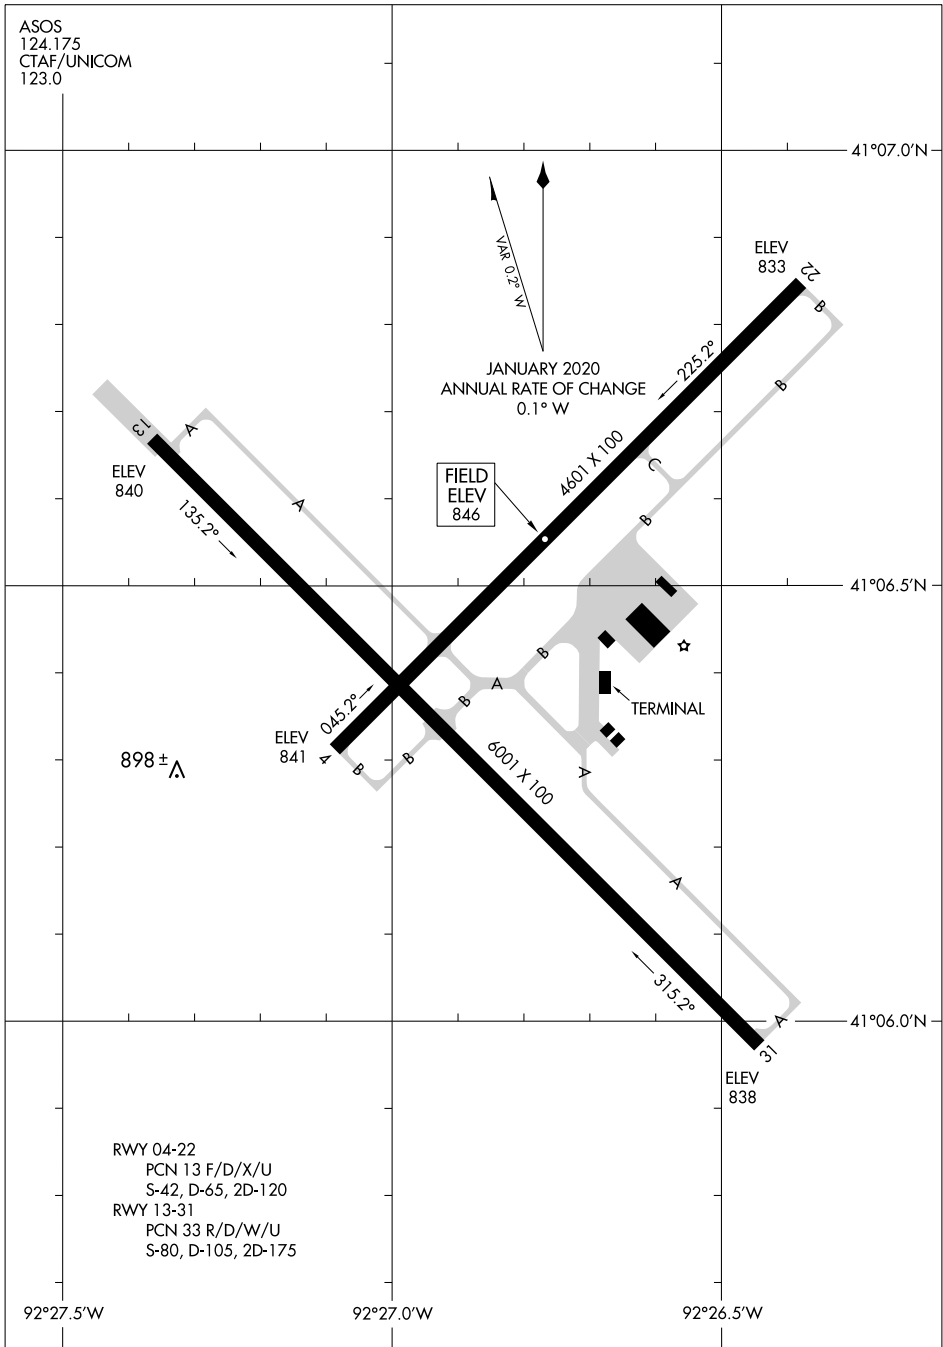

25051

AIRPORT DIAGRAM

AL-915 (FAA)

OTTUMWA RGNL (OTM)
OTTUMWA, IOWA

ASOS
124.175
CTAF/UNICOM
123.0

NC-3, 20 FEB 2025 to 20 MAR 2025

NC-3, 20 FEB 2025 to 20 MAR 2025

AIRPORT DIAGRAM

25051

OTTUMWA, IOWA
OTTUMWA RGNL (OTM)

RWY 04-22
PCN 13 F/D/X/U
S-42, D-65, 2D-120

RWY 13-31
PCN 33 R/D/W/U
S-80, D-105, 2D-175

92°27.5'W

92°27.0'W

92°26.5'W

41°07.0'N

41°06.5'N

41°06.0'N