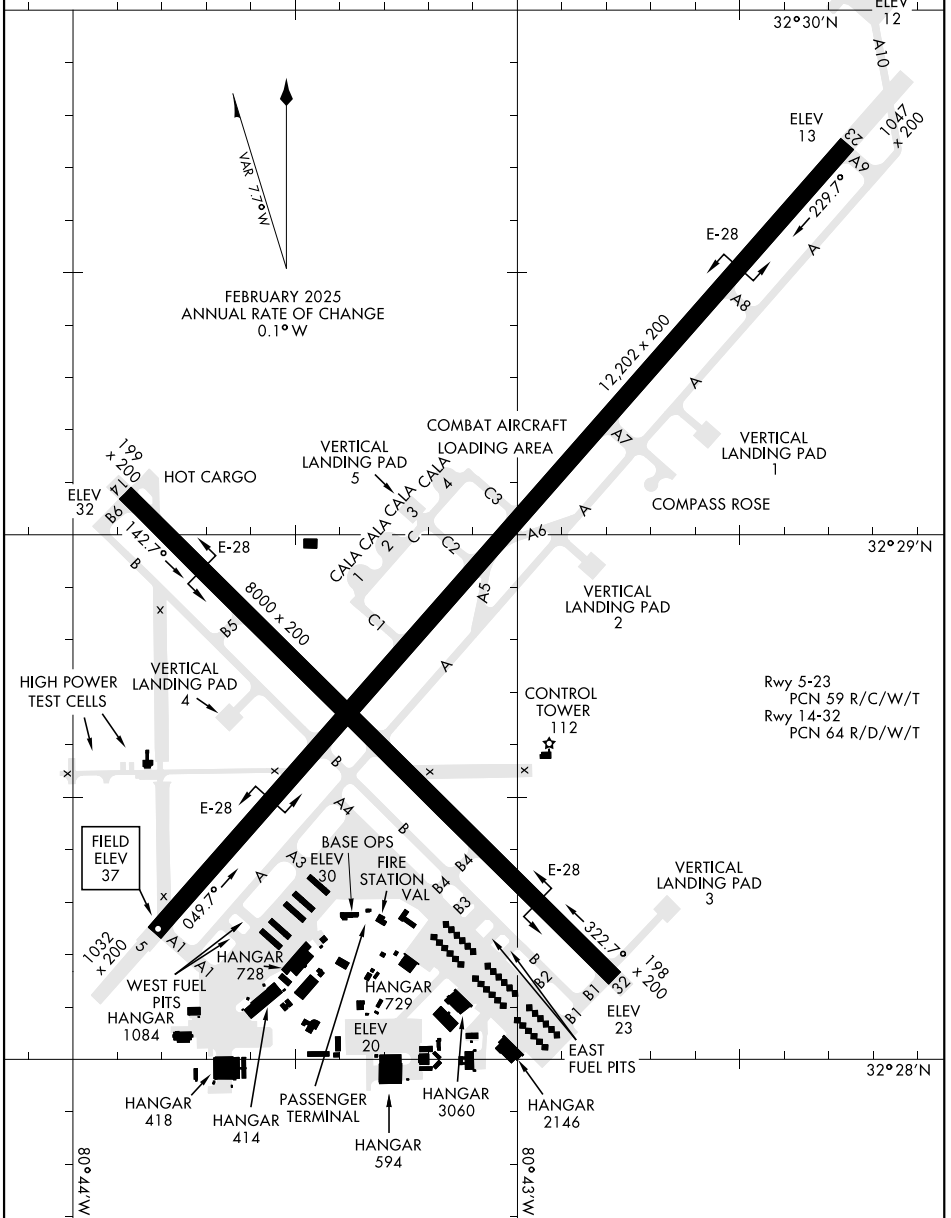

# AIRPORT DIAGRAM

[USN]

BEAUFORT MCAS (MERRITT FLD) (KNBC)

BEAUFORT, SOUTH CAROLINA

ATIS ★ 279.525  
 TOWER ★  
 119.05 342.875  
 GND CON  
 128.15 348.625  
 CLNC DEL  
 128.15 254.375

SIMULATED LHD

FEBRUARY 2025  
 ANNUAL RATE OF CHANGE  
 0.1°W

SE-2, 20 FEB 2025 to 20 MAR 2025

SE-2, 20 FEB 2025 to 20 MAR 2025

# AIRPORT DIAGRAM

BEAUFORT, SOUTH CAROLINA  
BEAUFORT MCAS (MERRITT FLD) (KNBC)