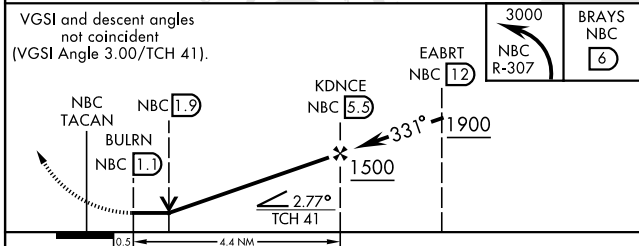

TACAN RWY 32

TACAN NBC Chan 42	APCH CRS 331°	Rwy ldg TDZE Arprt Elev 8000 25 37
-----------------------------	-------------------------	--

[USN]

BEAUFORT MCAS (MERRITT FLD) (KNBC)

MISSED APPROACH: Climb to 3000 on NBC TACAN R-307 to BRAYS and hold. Continue climb in hold to 3000.

ATIS ★ 279.525	APP CON 125.125 292.125 (ABV 3000) 123.7 269.125 (3000 and BLW)	TOWER ★ 119.05 342.875	GND CON 128.15 348.625	CLNC DEL 128.15 254.375	ASR/PAR
--------------------------	---	----------------------------------	----------------------------------	-----------------------------------	---------

SE-2, 20 FEB 2025 to 20 MAR 2025

SE-2, 20 FEB 2025 to 20 MAR 2025

ELEV	37	TDZE	25
------	----	------	----

EMERG SAFE ALT 100 NM 3100

CATEGORY	A	B	C	D	E
S-32	480-1 455 (500-1)		480-1 5/8	455 (500-1 1/2)	
C CIRCLING	560-1 523 (600-1)		580-1 1/2 543 (600-1 1/2)	600-2 563 (600-2)	740-2 1/2 703 (800-2 1/2)