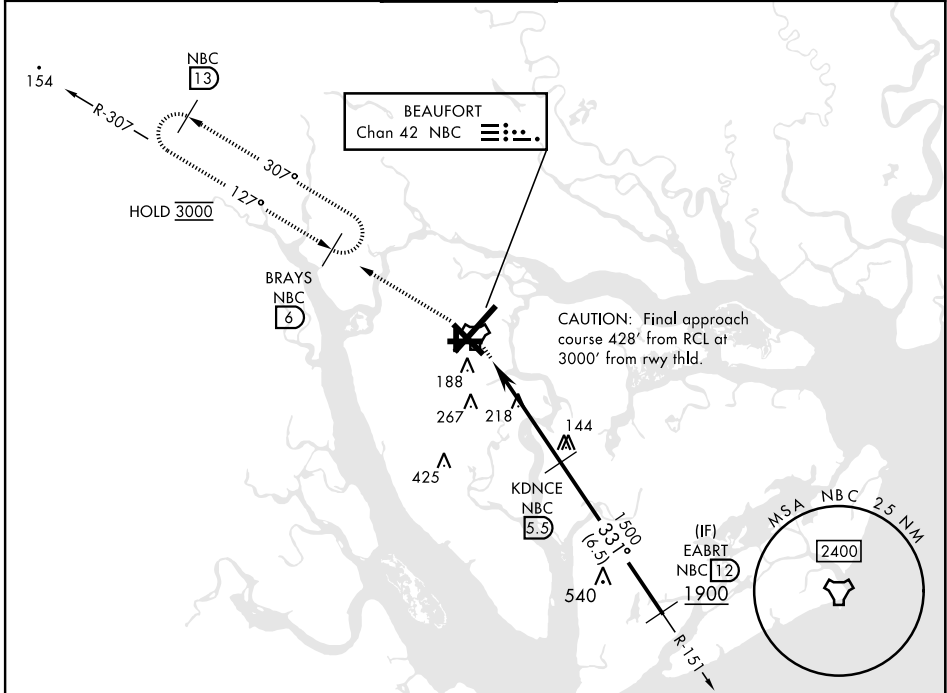

TACAN RWY 32

TACAN NBC Chan 42	APCH CRS 331°	Rwy ldg TDZE Arprt Elev 8000 25 37
-----------------------------	-------------------------	--

[USN]

BEAUFORT MCAS (MERRITT FLD) (KNBC)

MISSED APPROACH: Climb to 3000 on NBC TACAN R-307 to BRAYS and hold. Continue climb in hold to 3000.

ATIS ★ 279.525	APP CON 125.125 292.125 (ABV 3000) 123.7 269.125 (3000 and BLW)	TOWER ★ 119.05 342.875	GND CON 128.15 348.625	CLNC DEL 128.15 254.375	ASR/PAR
--------------------------	---	----------------------------------	----------------------------------	-----------------------------------	---------

SE-2, 20 FEB 2025 to 20 MAR 2025

SE-2, 20 FEB 2025 to 20 MAR 2025

ELEV	37	TDZE	25
------	----	------	----

EMERG SAFE ALT 100 NM 3100

CATEGORY	A	B	C	D	E
S-32	480-1 455 (500-1)		480-1 5/8	455 (500-1 1/2)	
C CIRCLING	560-1 523 (600-1)		580-1 1/2 543 (600-1 1/2)	600-2 563 (600-2)	740-2 1/2 703 (800-2 1/2)

TACAN RWY 32