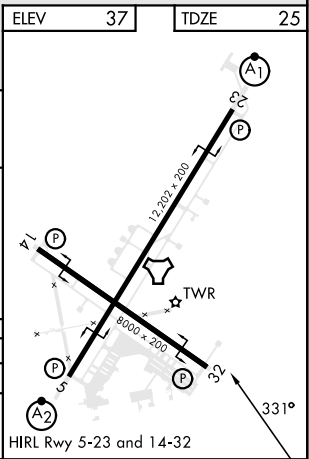

TACAN RWY 32

TACAN NBC Chan 42	APCH CRS 331°	Rwy ldg TDZE Arprt Elev 8000 25 37
-----------------------------	-------------------------	--

[USN]

BEAUFORT MCAS (MERRITT FLD) (KNBC)

MISSED APPROACH: Climb to 3000 on NBC TACAN R-307 to BRAYS and hold. Continue climb in hold to 3000.

ATIS ★ 279.525	APP CON 125.125 292.125 (ABV 3000) 123.7 269.125 (3000 and BLW)	TOWER ★ 119.05 342.875	GND CON 128.15 348.625	CLNC DEL 128.15 254.375	ASR/PAR
--------------------------	---	----------------------------------	----------------------------------	-----------------------------------	---------

SE-2, 20 FEB 2025 to 20 MAR 2025

SE-2, 20 FEB 2025 to 20 MAR 2025

ELEV	37	TDZE	25
------	----	------	----

EMERG SAFE ALT 100 NM 3100

CATEGORY	A	B	C	D	E
S-32	480-1 455 (500-1)		480-1 5/8	455 (500-1 1/2)	
C CIRCLING	560-1 523 (600-1)		580-1 1/2 543 (600-1 1/2)	600-2 563 (600-2)	740-2 1/2 703 (800-2 1/2)