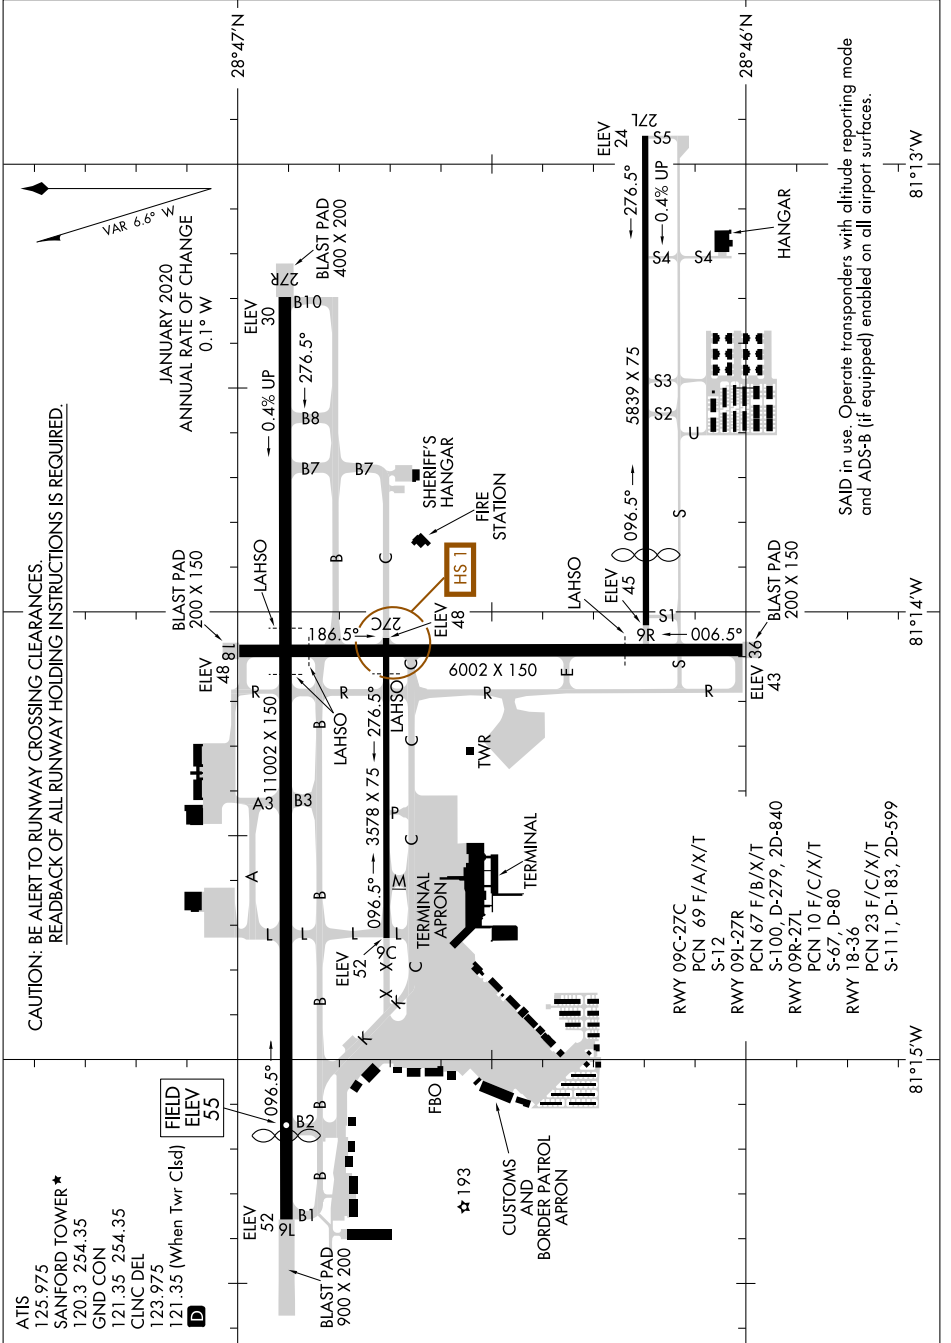

AIRPORT DIAGRAM

AL-917 (FAA)

ORLANDO SANFORD INTL (SFB)

ORLANDO, FLORIDA

SE-3, 20 FEB 2025 to 20 MAR 2025

AIRPORT DIAGRAM

ORLANDO, FLORIDA

ORLANDO SANFORD INTL (SFB)

SE-3, 20 FEB 2025 to 20 MAR 2025