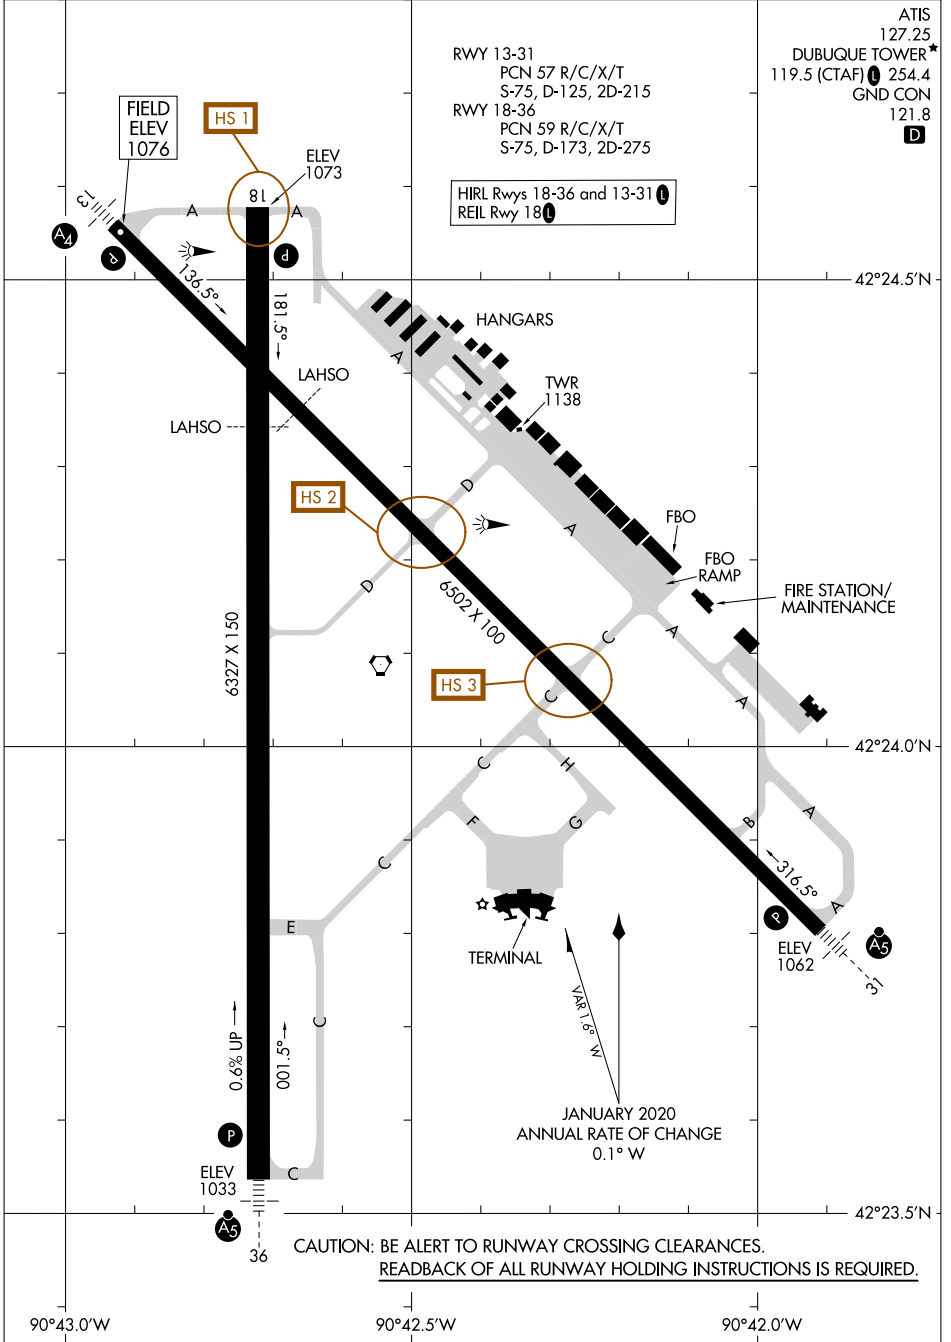

AIRPORT DIAGRAM

AL-923 (FAA)

DUBUQUE RGNL (DBQ)
DUBUQUE, IOWA

ATIS 127.25
 DUBUQUE TOWER* 119.5 (CTAF) 254.4
 GND CON 121.8
 D

NC-3, 20 FEB 2025 to 20 MAR 2025

NC-3, 20 FEB 2025 to 20 MAR 2025