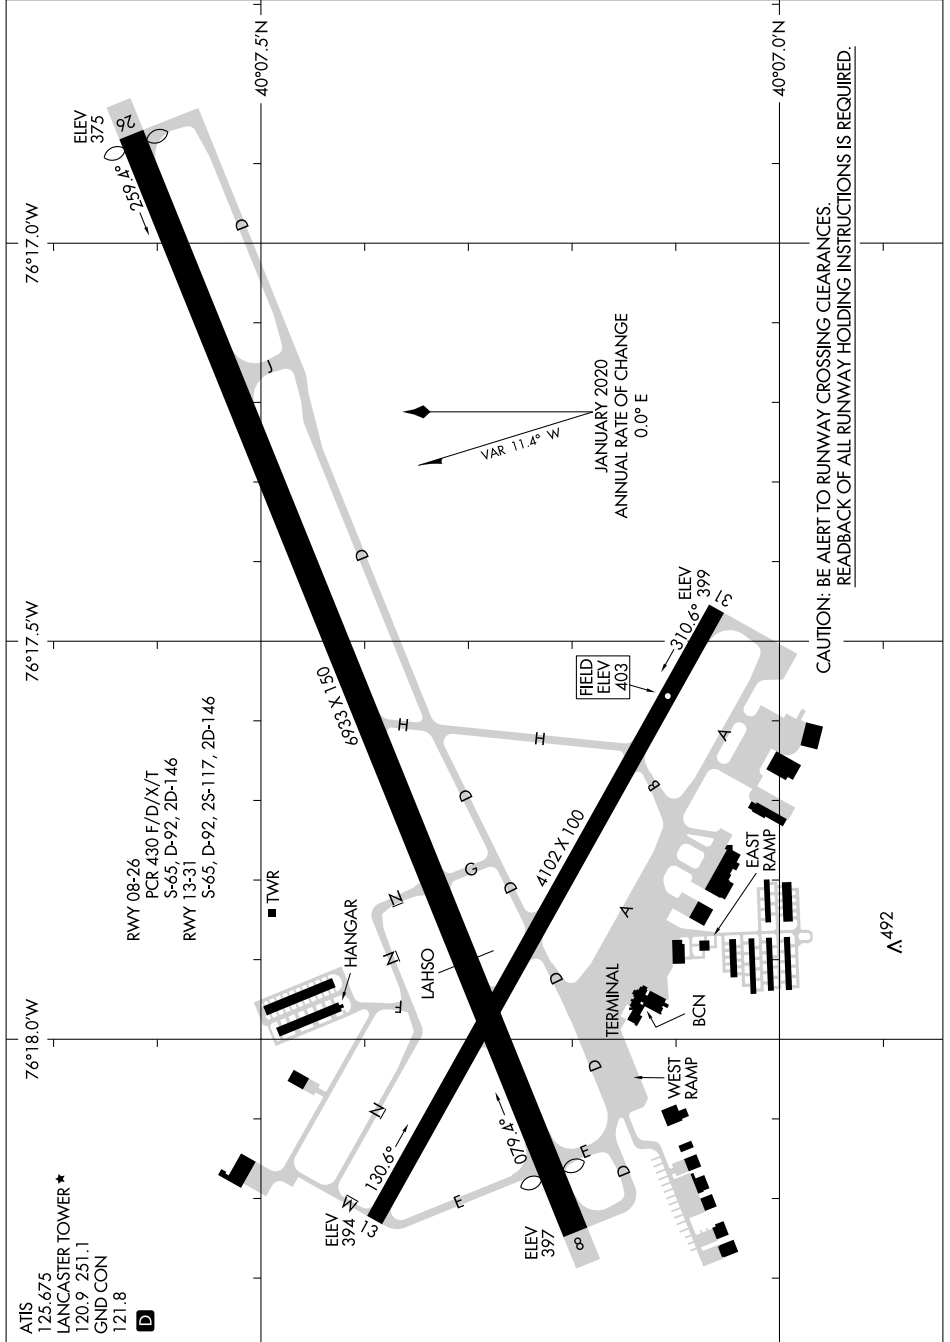

25051

AIRPORT DIAGRAM

AL-927 (FAA)

LANCASTER (LNS)
LANCASTER, PENNSYLVANIA

NE-4, 20 FEB 2025 to 20 MAR 2025

CAUTION: BE ALERT TO RUNWAY CROSSING CLEARANCES.
REARBACK OF ALL RUNWAY HOLDING INSTRUCTIONS IS REQUIRED.

AIRPORT DIAGRAM

25051

LANCASTER, PENNSYLVANIA
LANCASTER (LNS)

NE-4, 20 FEB 2025 to 20 MAR 2025