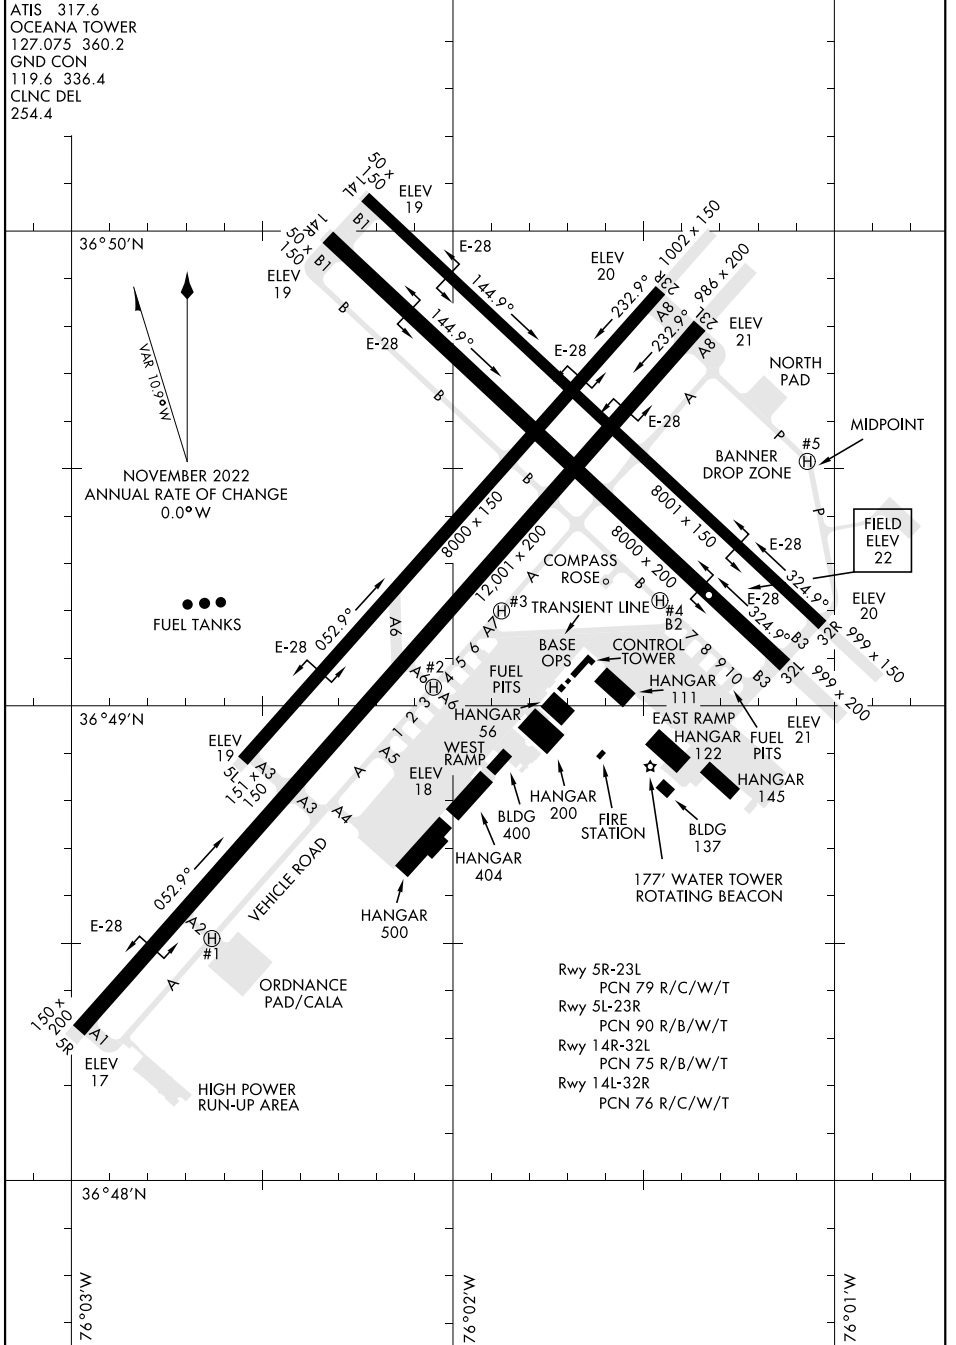

AIRPORT DIAGRAM

[USN]

OCEANA NAS (APOLLO SOUCEK FLD) (KNTU)

VIRGINIA BEACH, VIRGINIA

ATIS 317.6
 OCEANA TOWER
 127.075 360.2
 GND CON
 119.6 336.4
 CLNC DEL
 254.4

NE-3, 20 FEB 2025 to 20 MAR 2025

NE-3, 20 FEB 2025 to 20 MAR 2025

AIRPORT DIAGRAM

VIRGINIA BEACH, VIRGINIA

OCEANA NAS (APOLLO SOUCEK FLD) (KNTU)