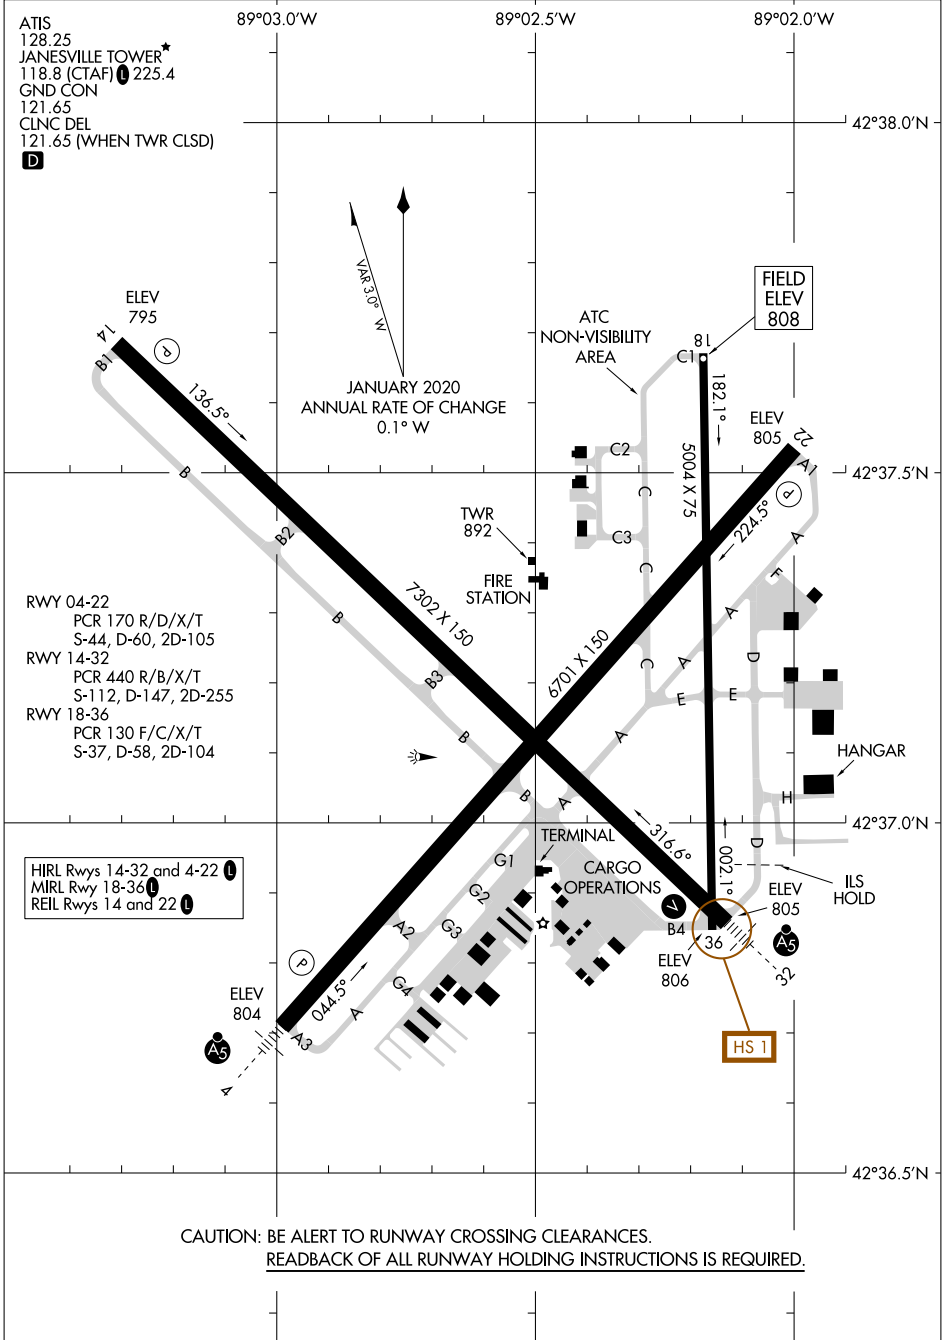

25051

AIRPORT DIAGRAM

AL-938 (FAA)

SOUTHERN WISCONSIN RGNL (JVL)
JANESVILLE, WISCONSIN

EC-3, 20 FEB 2025 to 20 MAR 2025

EC-3, 20 FEB 2025 to 20 MAR 2025

AIRPORT DIAGRAM

25051

JANESVILLE, WISCONSIN
SOUTHERN WISCONSIN RGNL (JVL)