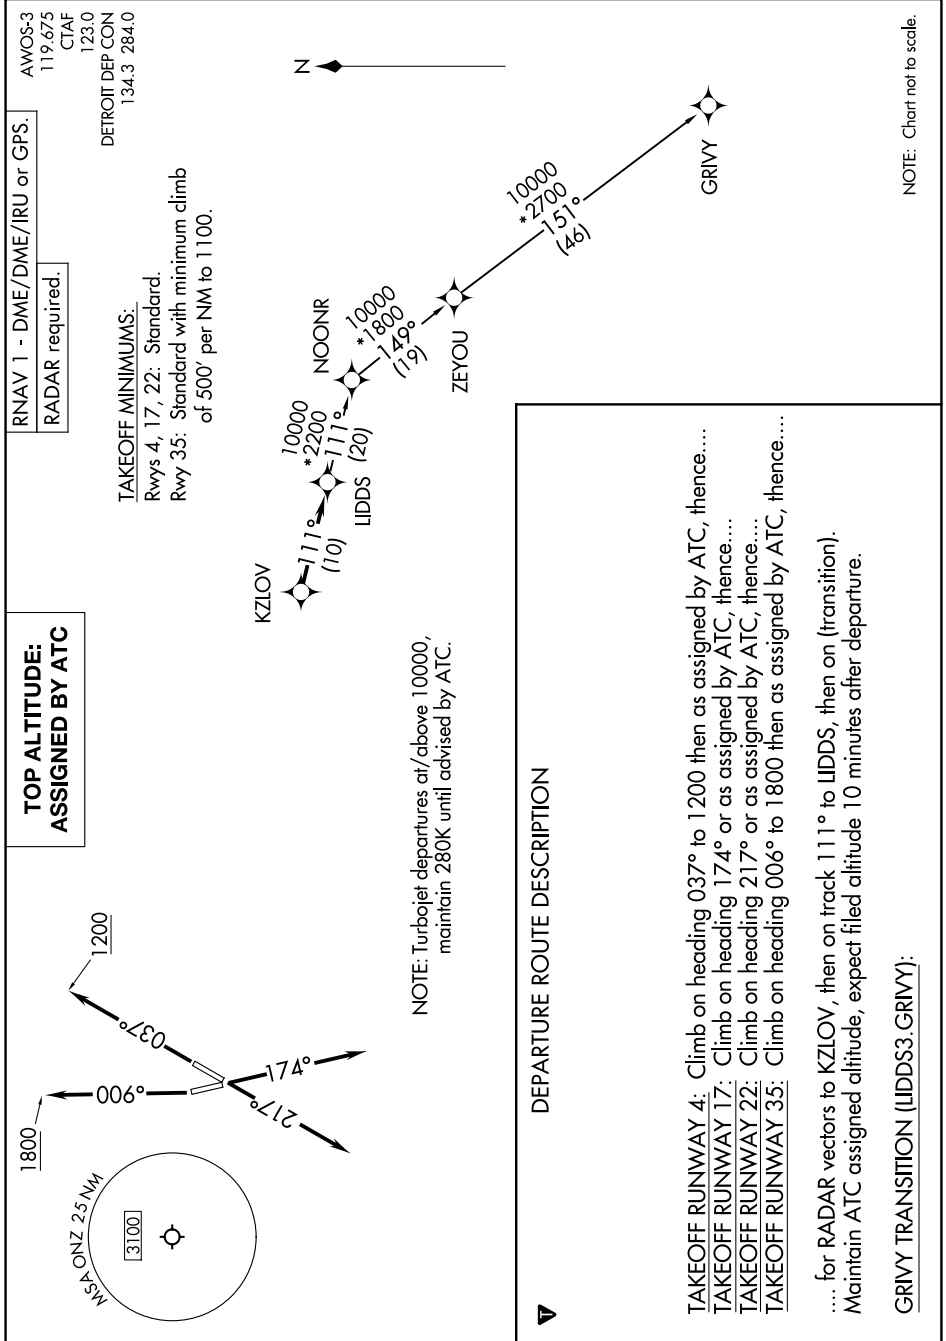

LIDDS THREE DEPARTURE (RNAV)

AL-940 (FAA)

GROSSE ILE MUNI (ONZ)
DETROIT/GROSSE ILE, MICHIGAN

EC-1, 20 FEB 2025 to 20 MAR 2025

EC-1, 20 FEB 2025 to 20 MAR 2025