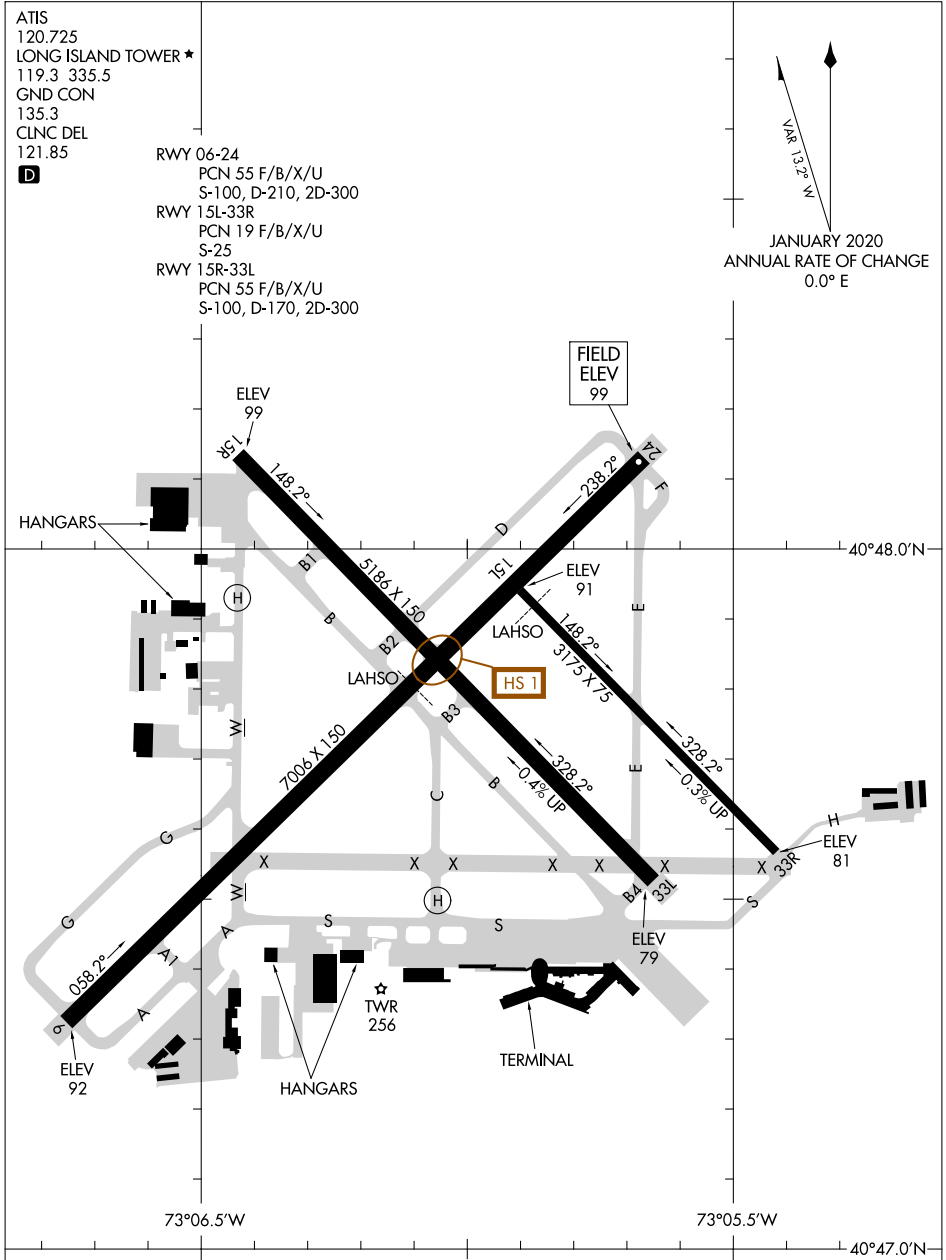

# AIRPORT DIAGRAM

AL-948 (FAA)

LONG ISLAND MAC ARTHUR (ISP)  
NEW YORK, NEW YORK

ATIS  
120.725  
LONG ISLAND TOWER ★  
119.3 335.5  
GND CON  
135.3  
CLNC DEL  
121.85

**D**

RWY 06-24  
PCN 55 F/B/X/U  
S-100, D-210, 2D-300  
RWY 15L-33R  
PCN 19 F/B/X/U  
S-25  
RWY 15R-33L  
PCN 55 F/B/X/U  
S-100, D-170, 2D-300

NE-2, 20 FEB 2025 to 20 MAR 2025

NE-2, 20 FEB 2025 to 20 MAR 2025

CAUTION: BE ALERT TO RUNWAY CROSSING CLEARANCES.  
READBACK OF ALL RUNWAY HOLDING INSTRUCTIONS IS REQUIRED.

# AIRPORT DIAGRAM

23222

NEW YORK, NEW YORK  
LONG ISLAND MAC ARTHUR (ISP)