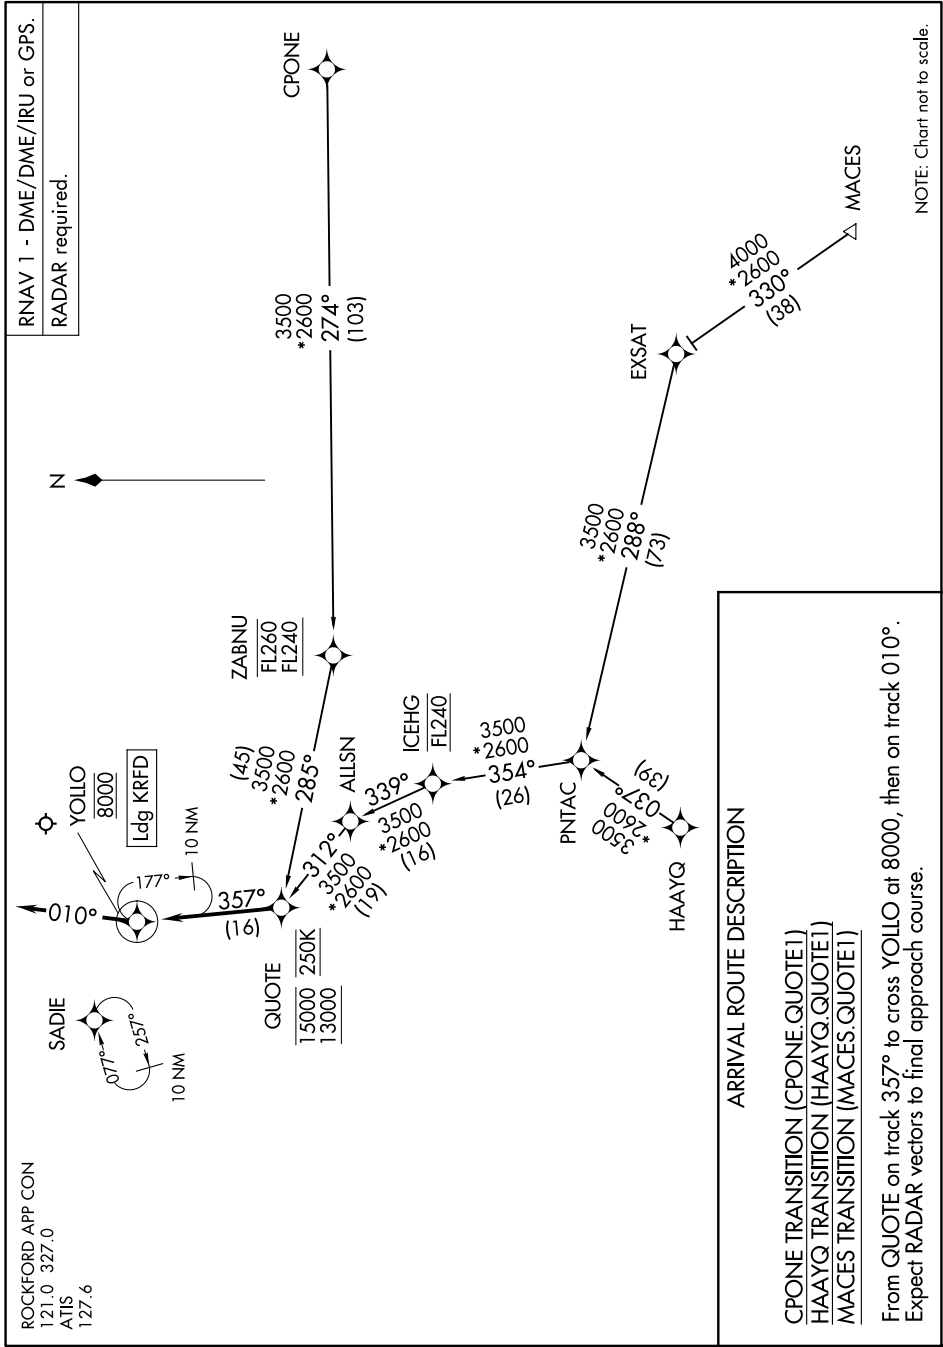

QUOTE ONE ARRIVAL (RNAV)

EC-3, 20 FEB 2025 to 20 MAR 2025

ROCKFORD APP CON
121.0 327.0
ATIS
127.6

RNAV 1 - DME/DME/IRU or GPS.
RADAR required.

NOTE: Chart not to scale.

EC-3, 20 FEB 2025 to 20 MAR 2025

QUOTE ONE ARRIVAL (RNAV)