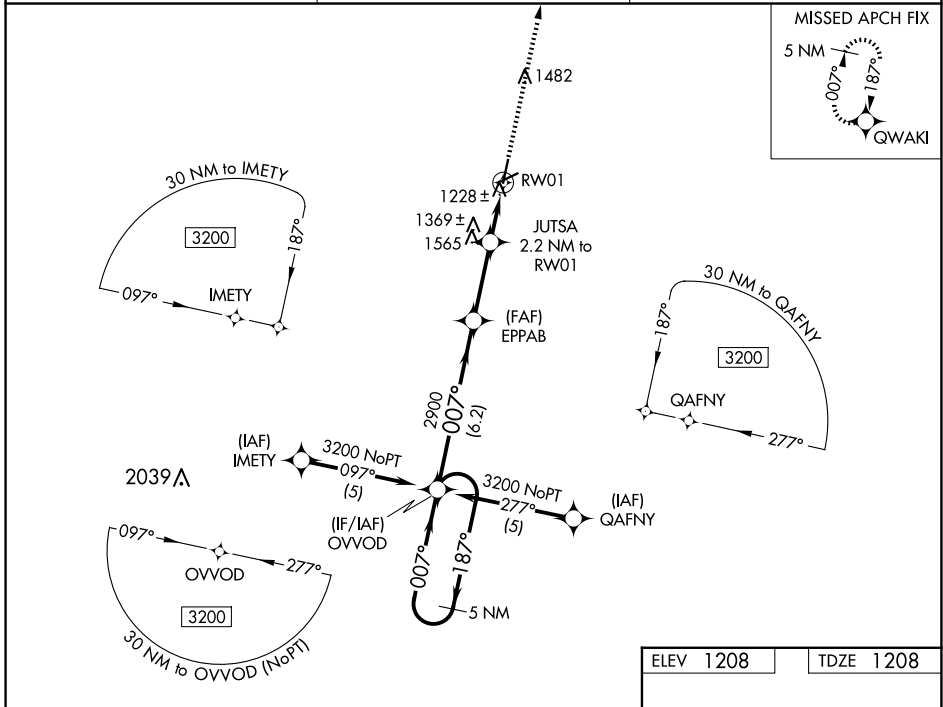

WAAS CH 97704 W01A	APP CRS 007°	Rwy Idg TDZE 5005 1208 Apt Elev 1208
--	------------------------	--

RNAV (GPS) RWY 1

EMPORIA MUNI (EMP)

RNP APCH-GPS.
 ▼ For uncompensated Baro-VNAV systems, LNAV/VNAV NA below -17°C or above 54°C. Circling NA to Rwys 6 and 24.

MISSED APPROACH: Climb to 3200 direct QWAKI and hold.

ASOS 126.125	KANSAS CITY CENTER 127.725 270.25	UNICOM 122.8 (CTAF) 1
------------------------	---	---------------------------------

NC-2, 20 FEB 2025 to 20 MAR 2025

NC-2, 20 FEB 2025 to 20 MAR 2025

CATEGORY	A	B	C	D
LPV DA	1458-3/4	250 (300-3/4)		NA
LNAV/VNAV DA	1642-1 1/4	434 (500-1 1/4)		NA
LNAV MDA	1800-1	592 (600-1)	1800-1 3/4 592 (600-1 3/4)	NA
CIRCLING	1800-1	592 (600-1)	1880-2 672 (700-2)	NA