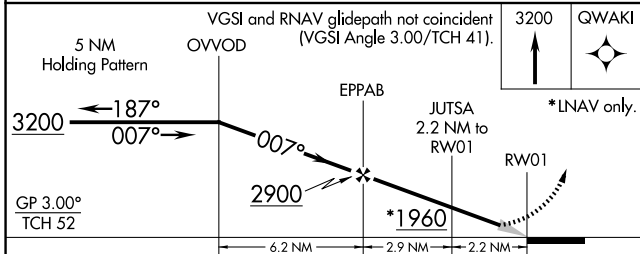

WAAS CH 97704 W01A	APP CRS 007°	Rwy Idg TDZE 5005 1208 Apt Elev 1208
--	------------------------	--

RNAV (GPS) RWY 1

EMPORIA MUNI (EMP)

RNP APCH-GPS.
 ▼ For uncompensated Baro-VNAV systems, LNAV/VNAV NA below -17°C or above 54°C. Circling NA to Rwys 6 and 24.

MISSED APPROACH: Climb to 3200 direct QWAKI and hold.

ASOS 126.125	KANSAS CITY CENTER 127.725 270.25	UNICOM 122.8 (CTAF) 1
------------------------	---	---------------------------------

NC-2, 20 FEB 2025 to 20 MAR 2025

NC-2, 20 FEB 2025 to 20 MAR 2025

CATEGORY	A	B	C	D
LPV DA	1458-3/4	250 (300-3/4)		NA
LNAV/VNAV DA	1642-1 1/4	434 (500-1 1/4)		NA
LNAV MDA	1800-1	592 (600-1)	1800-1 3/4 592 (600-1 3/4)	NA
CIRCLING	1800-1	592 (600-1)	1880-2 672 (700-2)	NA