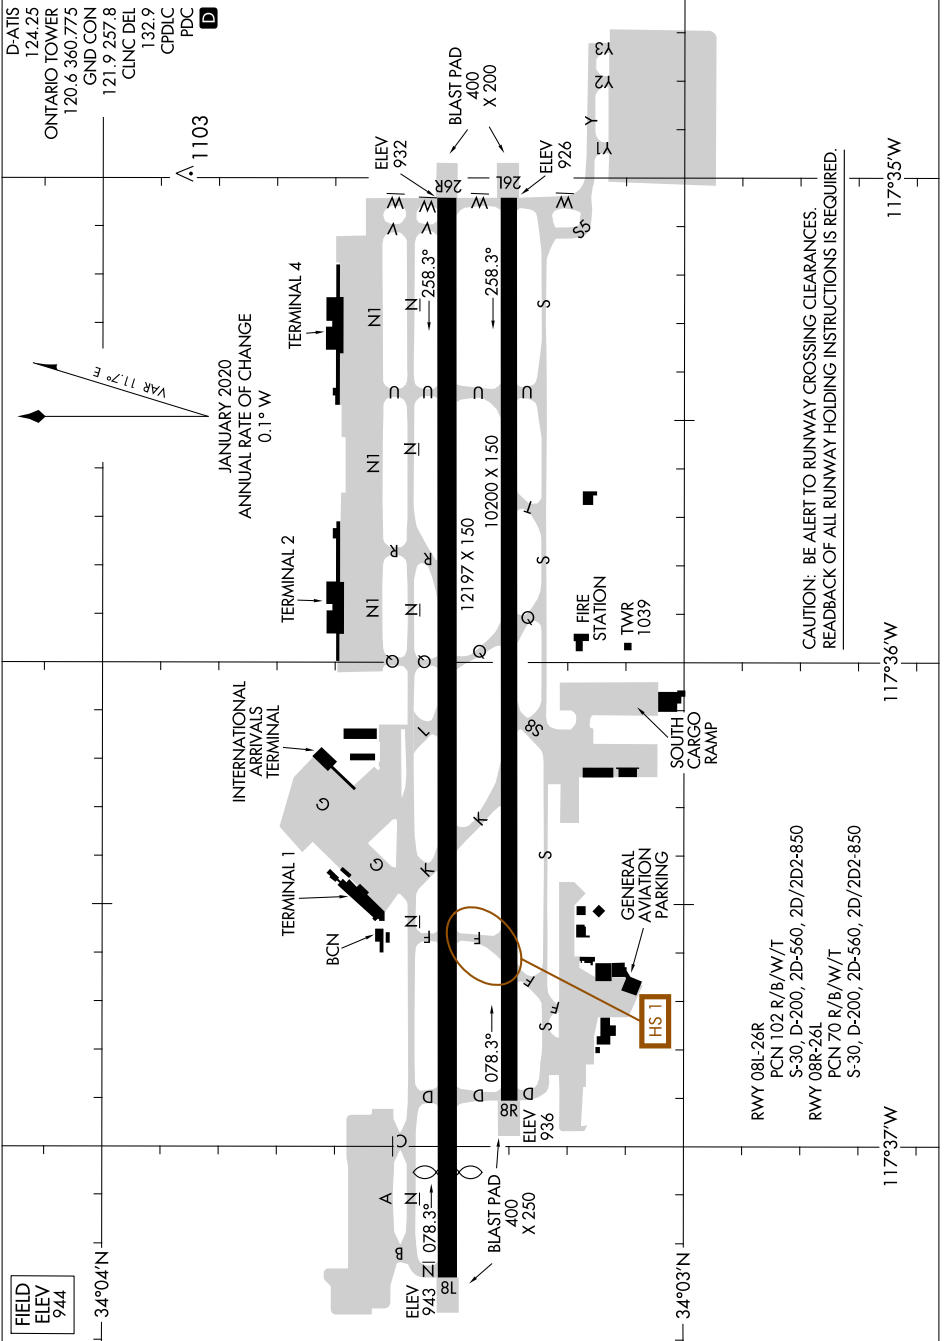

AIRPORT DIAGRAM

AL-965 (FAA)

ONTARIO INTL (ONT)
ONTARIO, CALIFORNIA

SW-3, 20 FEB 2025 to 20 MAR 2025

AIRPORT DIAGRAM

ONTARIO, CALIFORNIA
ONTARIO INTL (ONT)

SW-3, 20 FEB 2025 to 20 MAR 2025