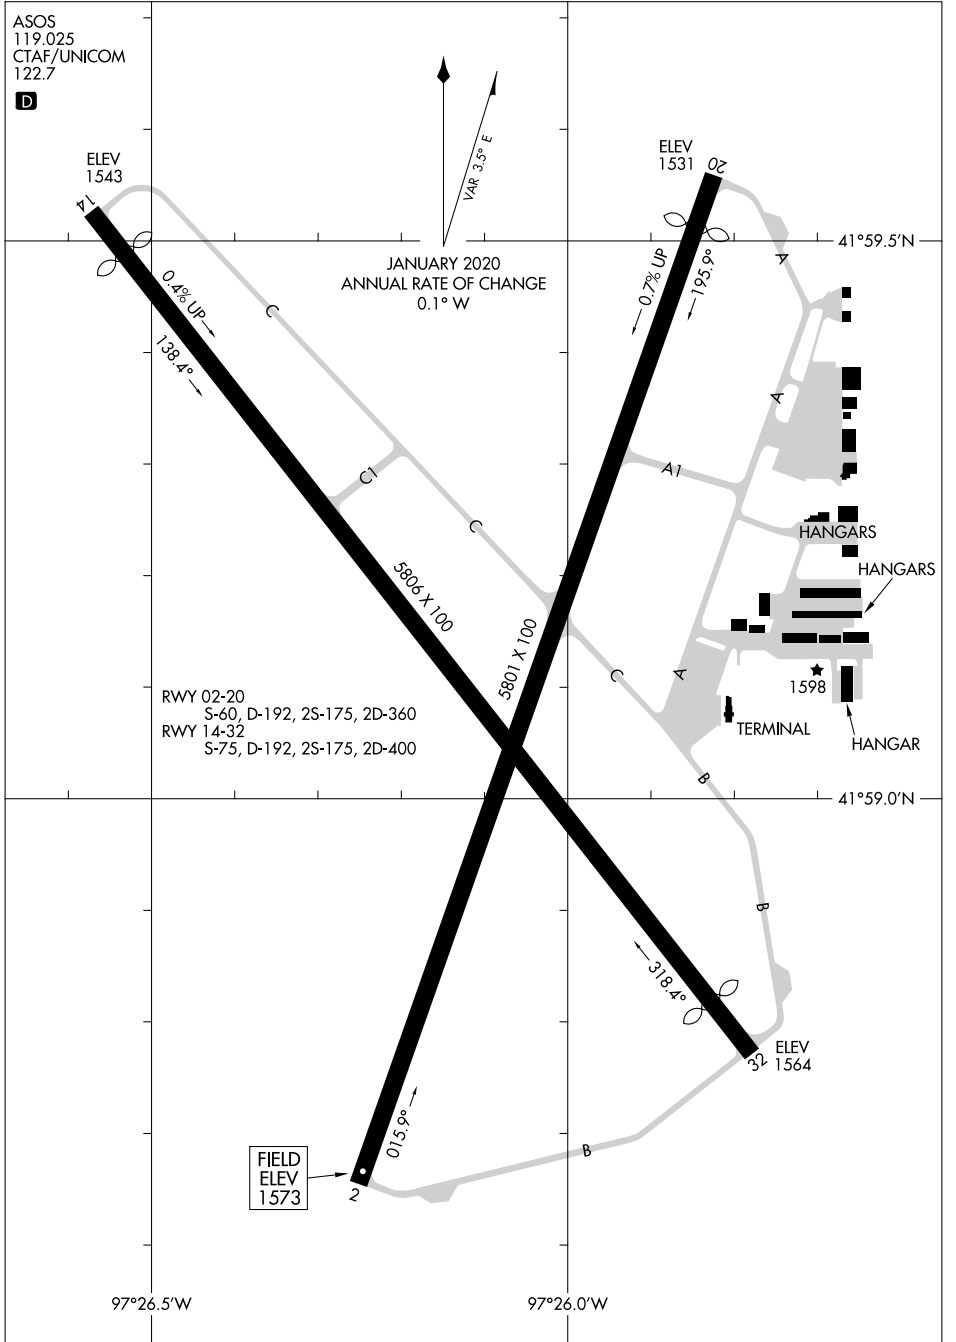

21112 **AIRPORT DIAGRAM** NORFOLK RGNL/KARL STEFAN MEML FLD (OFK) NORFOLK, NEBRASKA
 AL-974 (FAA)

ASOS
 119,025
 CTAF/UNICOM
 122.7

NC-2, 20 FEB 2025 to 20 MAR 2025

NC-2, 20 FEB 2025 to 20 MAR 2025