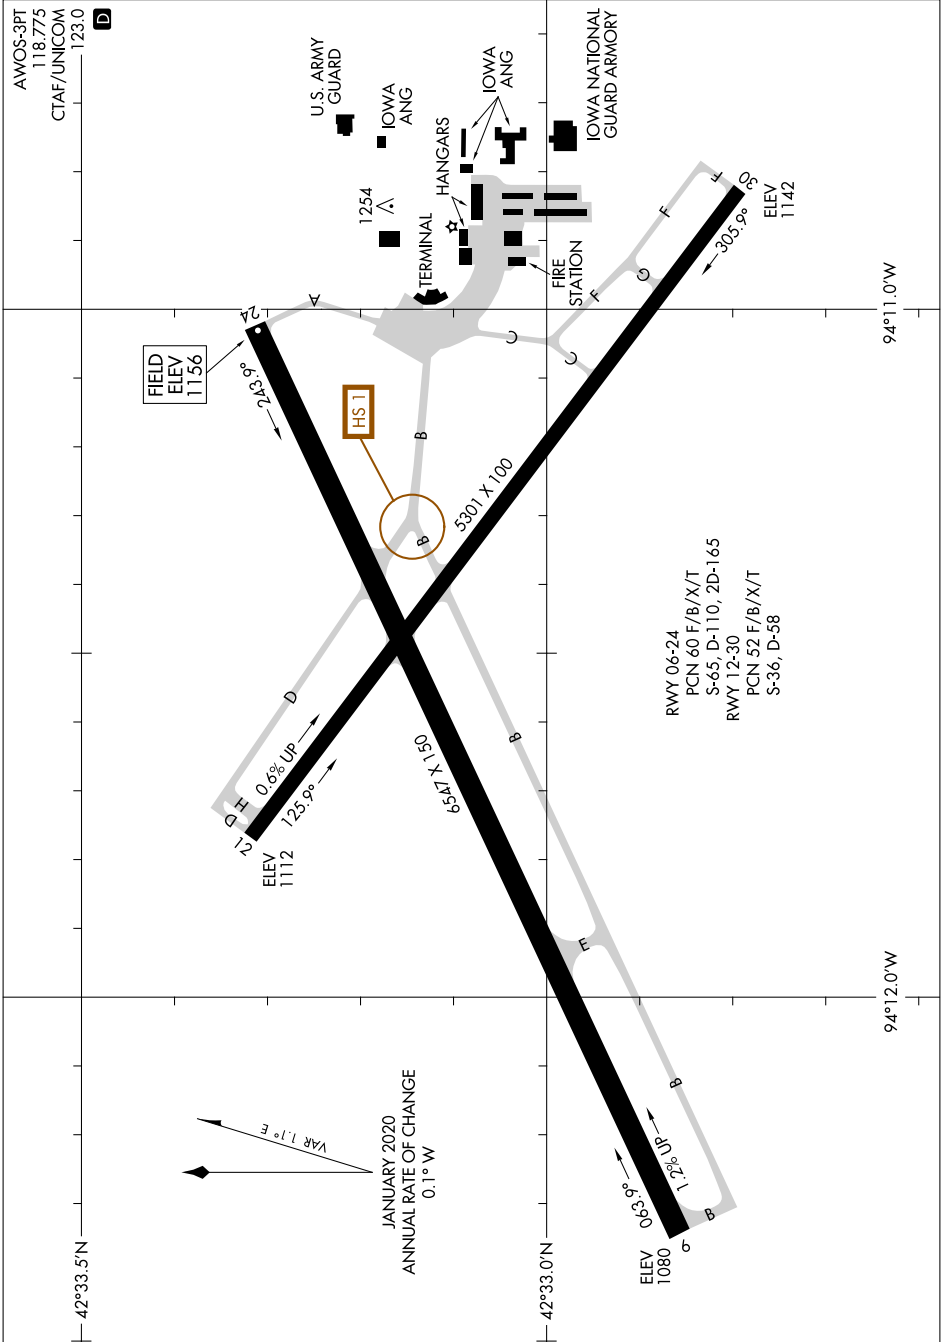

AIRPORT DIAGRAM

AL-976 (FAA)

FORT DODGE RGNL (FOD)
FORT DODGE, IOWA

NC-3, 20 FEB 2025 to 20 MAR 2025

NC-3, 20 FEB 2025 to 20 MAR 2025

AIRPORT DIAGRAM

FORT DODGE, IOWA
FORT DODGE RGNL (FOD)