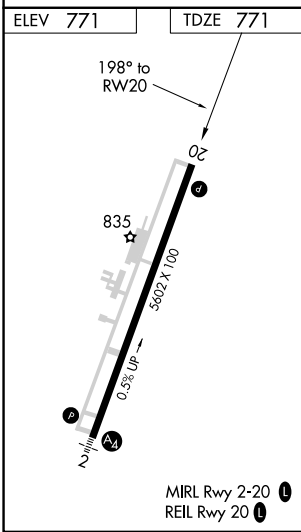

APP CRS	Rwy Idg	5602
198°	TDZE	771
	Apt Elev	771

RNAV (GPS) RWY 20

MC ALESTER RGNL (M.L.C)

RNP APCH.	MISSED APPROACH: Climb to 3000 direct AHAMU and hold.
-----------	---

ASOS 120.425	FORT WORTH CENTER 132.2 338.35	UNICOM 122.95 (CTAF)
------------------------	--	--------------------------------