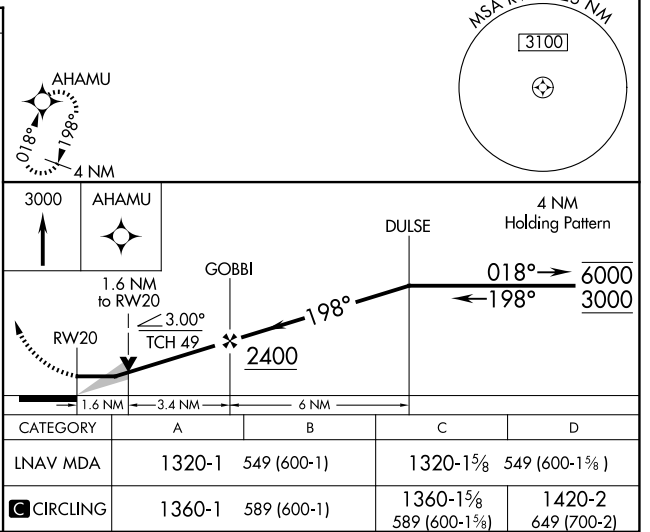

APP CRS	Rwy Idg	5602
198°	TDZE	771
	Apt Elev	771

RNAV (GPS) RWY 20

MC ALESTER RGNL (M.L.C)

RNP APCH.	MISSED APPROACH: Climb to 3000 direct AHAMU and hold.
-----------	---

ASOS 120.425	FORT WORTH CENTER 132.2 338.35	UNICOM 122.95 (CTAF)
------------------------	--	--------------------------------

SC-1, 20 FEB 2025 to 20 MAR 2025

SC-1, 20 FEB 2025 to 20 MAR 2025