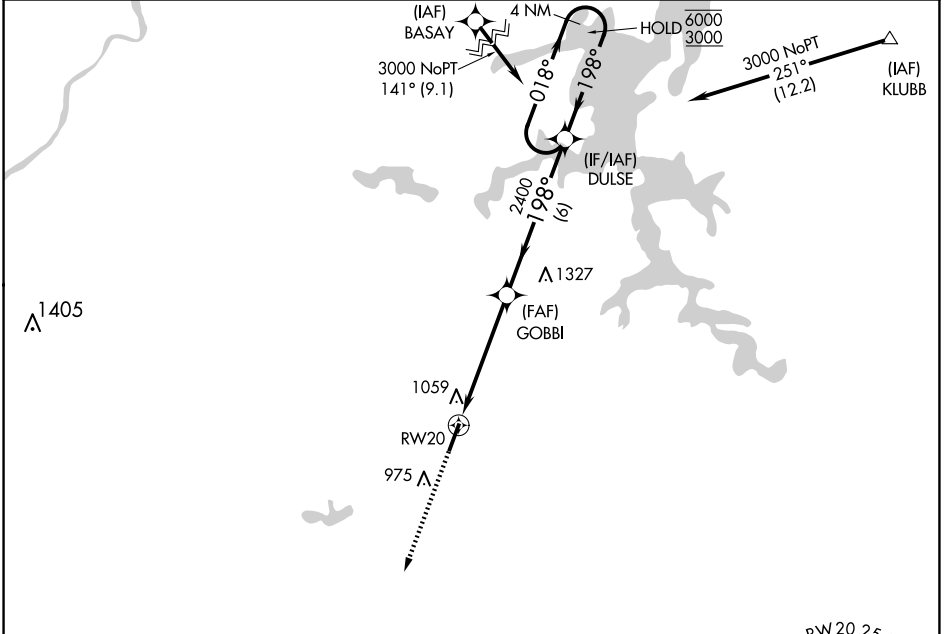

APP CRS	Rwy Idg	5602
198°	TDZE	771
	Apt Elev	771

RNAV (GPS) RWY 20

MC ALESTER RGNL (M.L.C)

RNP APCH.	MISSED APPROACH: Climb to 3000 direct AHAMU and hold.
-----------	---

ASOS 120.425	FORT WORTH CENTER 132.2 338.35	UNICOM 122.95 (CTAF)
------------------------	--	--------------------------------

SC-1, 20 FEB 2025 to 20 MAR 2025

SC-1, 20 FEB 2025 to 20 MAR 2025