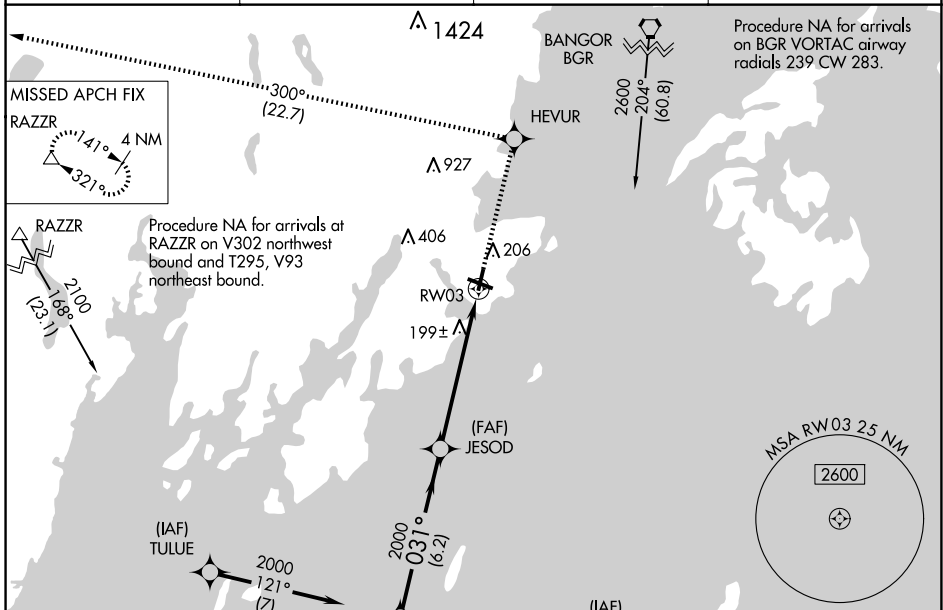

WAAS CH 40210 W03A	APP CRS 031°	Rwy Idg TDZE Apt Elev	4000 54 55

RNAV (GPS) RWY 3

KNOX COUNTY RGNL (R.KD)

RNP APCH.

▽ Rwy 3 helicopter visibility reduction below 3/4 SM NA.
▲ For uncompensated Baro-VNAV systems,
LNAV/VNAV NA below -15°C or above 54°C.

MISSED APPROACH: Climb to 3000 direct HEVUR and on track 300° to RAZZR and hold.

AWOS-3PT 119.025	PORTLAND APP CON ★ 120.4 299.2	CLNC DEL 123.8	UNICOM 123.05 (CTAF) 📻