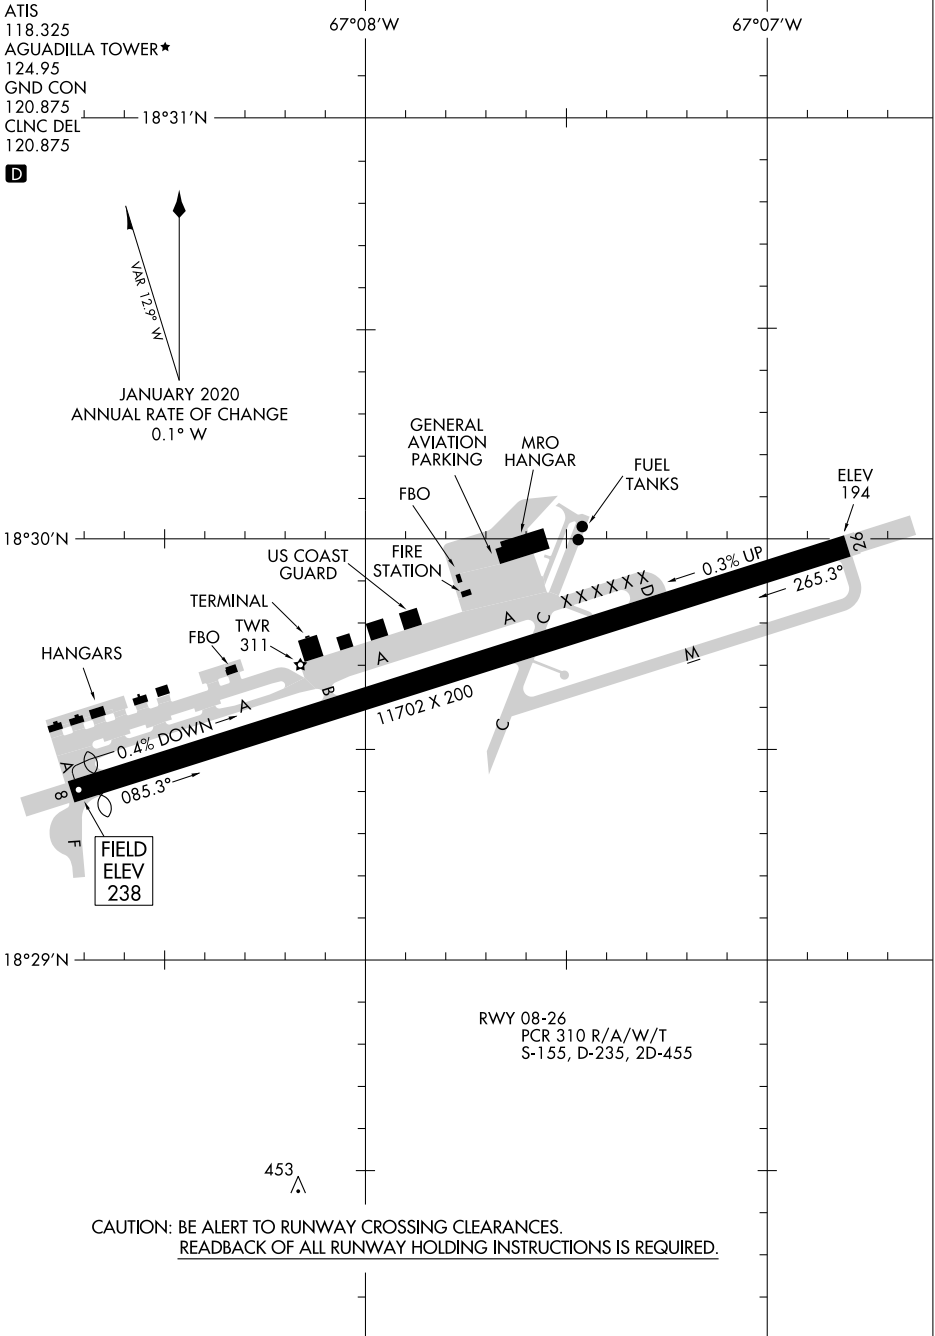

25051

# AIRPORT DIAGRAM

AL-1016 (FAA)

RAFAEL HERNANDEZ (BQN) (TJBQ)  
AGUADILLA, PUERTO RICO

SE-3, 20 FEB 2025 to 20 MAR 2025

SE-3, 20 FEB 2025 to 20 MAR 2025

# AIRPORT DIAGRAM

25051

AGUADILLA, PUERTO RICO  
RAFAEL HERNANDEZ (BQN) (TJBQ)