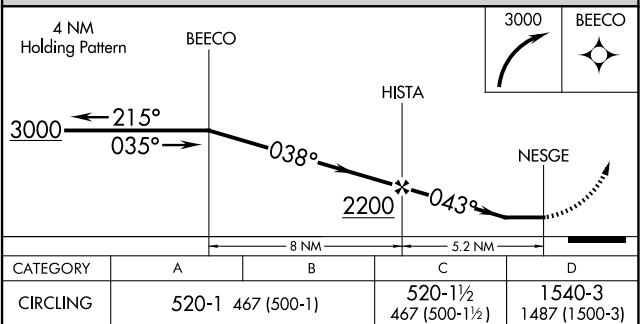

APP CRS	Rwy Idg	N/A
043°	TDZE	N/A
	Apt Elev	53

RNAV (GPS)-B

MERLE K (MUDHOLE) SMITH (CDV)(PACV)

RNP APCH-GPS.	<p>⚠ Circling to Rwy 16/34 NA at night. When local altimeter setting not received, use Valdez altimeter setting and increase all MDAs 120 feet. Circling NA north of Rwy 9/27. Rwy 16/34 helicopter visibility reduction below 1 SM NA.</p>	<p>MISSED APPROACH: Climbing right turn to 3000 direct BEECO and hold.</p>

ASOS 134.8	ANCHORAGE CENTER 119.3 133.6 269.4	JUNEAU RADIO 122.2 123.6 (CTAF) 1
----------------------	--	---

CATEGORY	A	B	C	D
CIRCLING	520-1	467 (500-1)	520-1½ 467 (500-1½)	1540-3 1487 (1500-3)

RNAV (GPS)-B