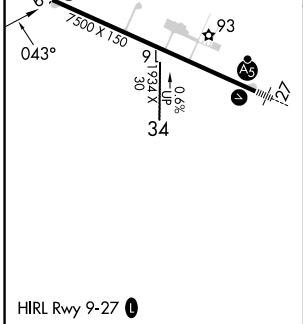

APP CRS	Rwy Idg	N/A
043°	TDZE	N/A
	Apt Elev	53

RNAV (GPS)-B

MERLE K (MUDHOLE) SMITH (CDV)(PACV)

RNP APCH-GPS.	<p>⚠ Circling to Rwy 16/34 NA at night. When local altimeter setting not received, use Valdez altimeter setting and increase all MDAs 120 feet. Circling NA north of Rwy 9/27. Rwy 16/34 helicopter visibility reduction below 1 SM NA.</p>	<p>MISSED APPROACH: Climbing right turn to 3000 direct BEECO and hold.</p>

ASOS 134.8	ANCHORAGE CENTER 119.3 133.6 269.4	JUNEAU RADIO 122.2 123.6 (CTAF) 1
----------------------	--	---

CATEGORY	A	B	C	D
CIRCLING	520-1	467 (500-1)	520-1½ 467 (500-1½)	1540-3 1487 (1500-3)

RNAV (GPS)-B