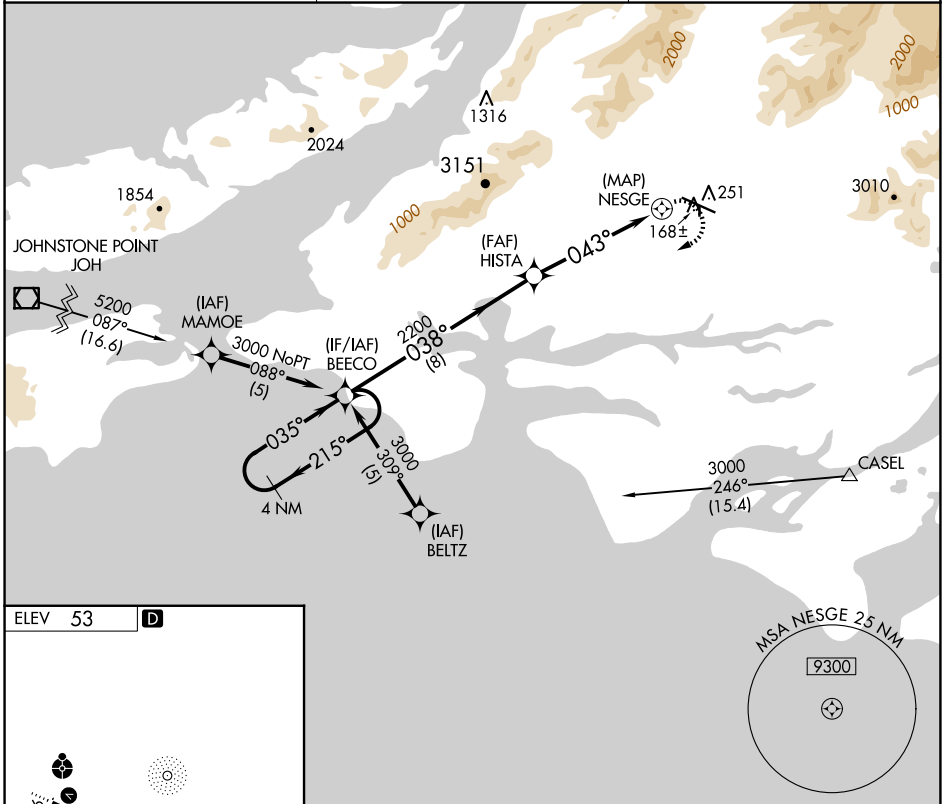

APP CRS	Rwy Idg	N/A
043°	TDZE	N/A
	Apt Elev	53

RNAV (GPS)-B

MERLE K (MUDHOLE) SMITH (CDV)(PACV)

RNP APCH-GPS.	<p>⚠ Circling to Rwy 16/34 NA at night. When local altimeter setting not received, use Valdez altimeter setting and increase all MDAs 120 feet. Circling NA north of Rwy 9/27. Rwy 16/34 helicopter visibility reduction below 1 SM NA.</p>	<p>MISSED APPROACH: Climbing right turn to 3000 direct BEECO and hold.</p>

ASOS 134.8	ANCHORAGE CENTER 119.3 133.6 269.4	JUNEAU RADIO 122.2 123.6 (CTAF) 1
----------------------	--	---

CATEGORY	A	B	C	D
CIRCLING	520-1	467 (500-1)	520-1½ 467 (500-1½)	1540-3 1487 (1500-3)

RNAV (GPS)-B

AK, 20 FEB 2025 to 17 APR 2025

AK, 20 FEB 2025 to 17 APR 2025