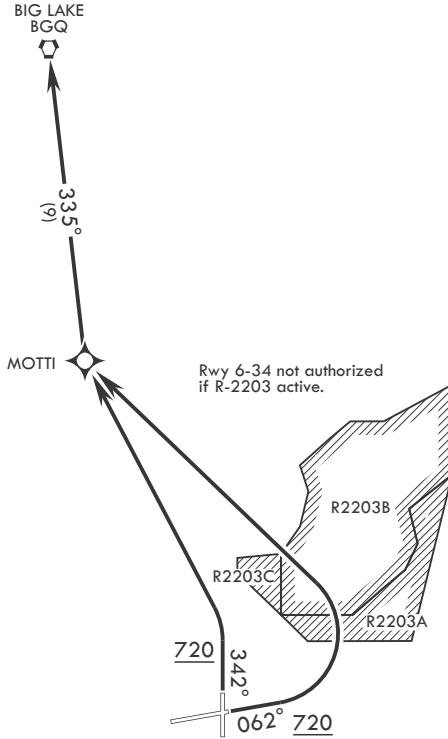

ELMENDORF THREE DEPARTURE (RNAV) (EDF3.BGQ)

ANCHORAGE, ALASKA

ATIS * 124.3 273.5
 CLNC DEL 128.8 306.925
 GND CON 121.8 275.8
 TOWER 127.2 352.05
 ANCHORAGE APP CON/DEP CON
 118.6 290.5

RNAV1-GPS

RADAR required for non-GPS equipped aircraft.

DEPARTURE ROUTE DESCRIPTION

TAKEOFF RWY 6: Climb heading 062° to 720, then turn left direct MOTTI, thence via 335° track to BGQ VORTAC at assigned ATC altitude.

TAKEOFF RWY 34: Climb heading 342° to 720, then turn left direct MOTTI, thence via 335° track to BGQ VORTAC at assigned altitude.

ELMENDORF THREE DEPARTURE (RNAV) (EDF3.BGQ)

ANCHORAGE, ALASKA
ELMENDORF AFB (PAED)