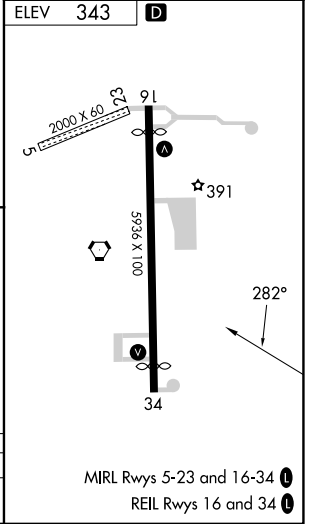

VORTAC MCG 115.5 Chan 102	APP CRS 282°	Rwy Idg TDZE Apt Elev N/A N/A 343
---	------------------------	---

VOR/DME-C

MC GRATH (MCG)(PAMC)

⚠ Circling NA for Cat D west of Rwy 16-34.
⚠ -45°C

MISSED APPROACH: Climb to 2200 then climbing left turn to 4000 direct MCG VORTAC and hold, continue climb-in-hold to 4000.

ASOS 135.65	ANCHORAGE CENTER 128.1 353.8	MCGRATH RADIO 123.6 (CTAF) Ⓛ
-----------------------	--	---

MC GRATH
115.5 MCG **Ⓛ**
Chan 102

AK, 20 FEB 2025 to 17 APR 2025

AK, 20 FEB 2025 to 17 APR 2025

CATEGORY	A	B	C	D
CIRCLING	1060-1	717 (800-1)	1460-3 1117 (1200-3)	1620-3 1277 (1300-3)

MIRL Rwy 5-23 and 16-34 **Ⓛ**
REIL Rwy 16 and 34 **Ⓛ**