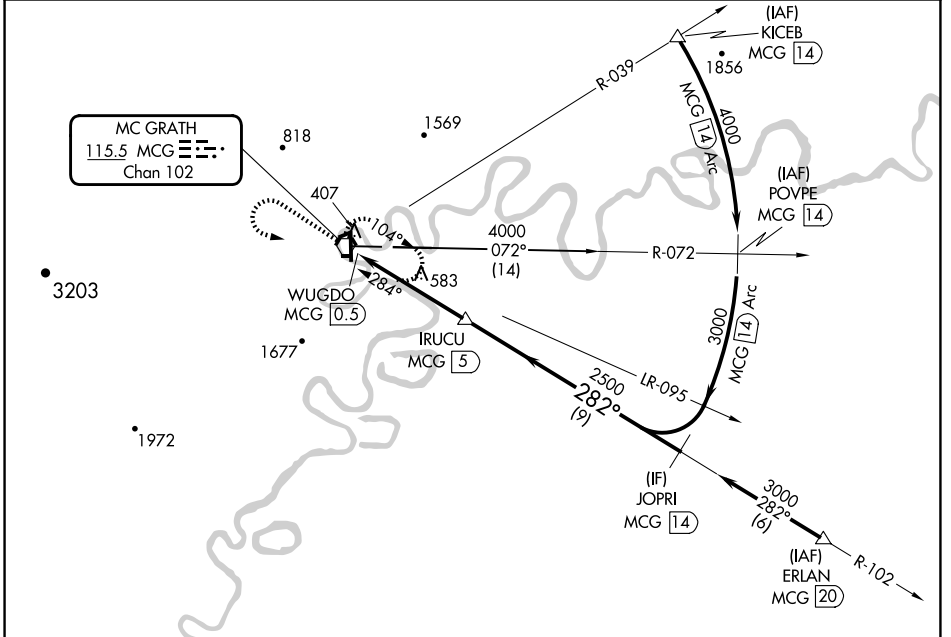

VORTAC MCG 115.5 Chan 102	APP CRS 282°	Rwy Idg TDZE Apt Elev N/A N/A 343
---	------------------------	---

VOR/DME-C

MC GRATH (MCG)(PAMC)

⚠ Circling NA for Cat D west of Rwy 16-34.
⚠ -45°C

MISSED APPROACH: Climb to 2200 then climbing left turn to 4000 direct MCG VORTAC and hold, continue climb-in-hold to 4000.

ASOS 135.65	ANCHORAGE CENTER 128.1 353.8	MCGRATH RADIO 123.6 (CTAF) Ⓛ
-----------------------	--	---

MC GRATH
115.5 MCG **Ⓛ**
Chan 102

AK, 20 FEB 2025 to 17 APR 2025

AK, 20 FEB 2025 to 17 APR 2025

CATEGORY	A	B	C	D
CIRCLING	1060-1	717 (800-1)	1460-3 1117 (1200-3)	1620-3 1277 (1300-3)

MIRL Rwy 5-23 and 16-34 **Ⓛ**
REIL Rwy 16 and 34 **Ⓛ**