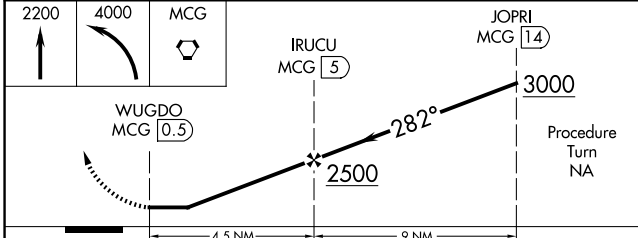

VORTAC MCG 115.5 Chan 102	APP CRS 282°	Rwy Idg TDZE Apt Elev N/A N/A 343
---	------------------------	---

VOR/DME-C

MC GRATH (MCG)(PAMC)

⚠ Circling NA for Cat D west of Rwy 16-34.
⚠ -45°C

MISSED APPROACH: Climb to 2200 then climbing left turn to 4000 direct MCG VORTAC and hold, continue climb-in-hold to 4000.

ASOS 135.65	ANCHORAGE CENTER 128.1 353.8	MCGRATH RADIO 123.6 (CTAF) Ⓛ
-----------------------	--	---

MC GRATH
115.5 MCG **Ⓛ**
Chan 102

AK, 20 FEB 2025 to 17 APR 2025

AK, 20 FEB 2025 to 17 APR 2025

CATEGORY	A	B	C	D
CIRCLING	1060-1	717 (800-1)	1460-3 1117 (1200-3)	1620-3 1277 (1300-3)